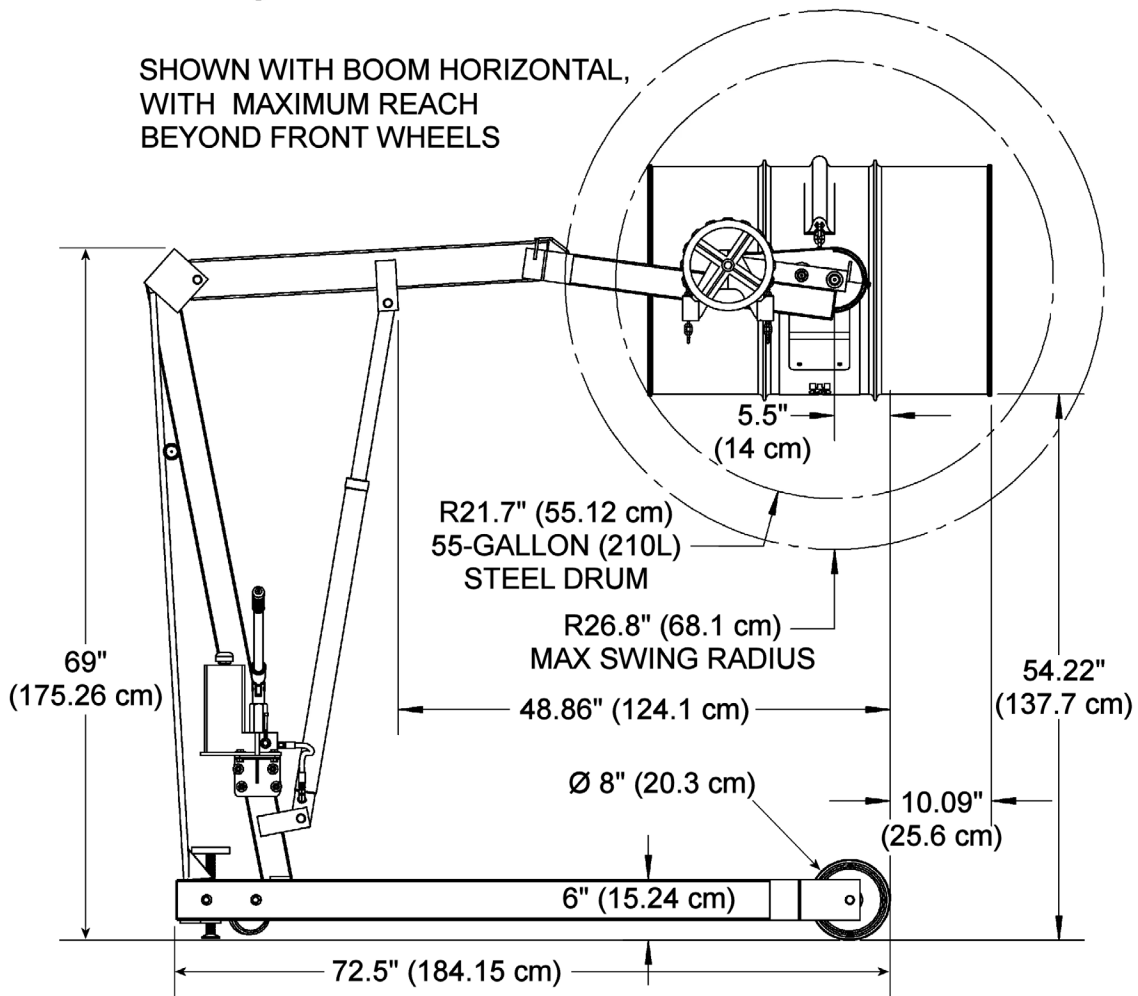

**Dimensions of Morse 400A-96 Series
 Hydra-Liftt Karriers with 96" (243.8 cm) maximum dispensing height**

SHOWN WITH BOOM HORIZONTAL,
 WITH MAXIMUM REACH
 BEYOND FRONT WHEELS

morsedrum.com

service@morsedrum.com