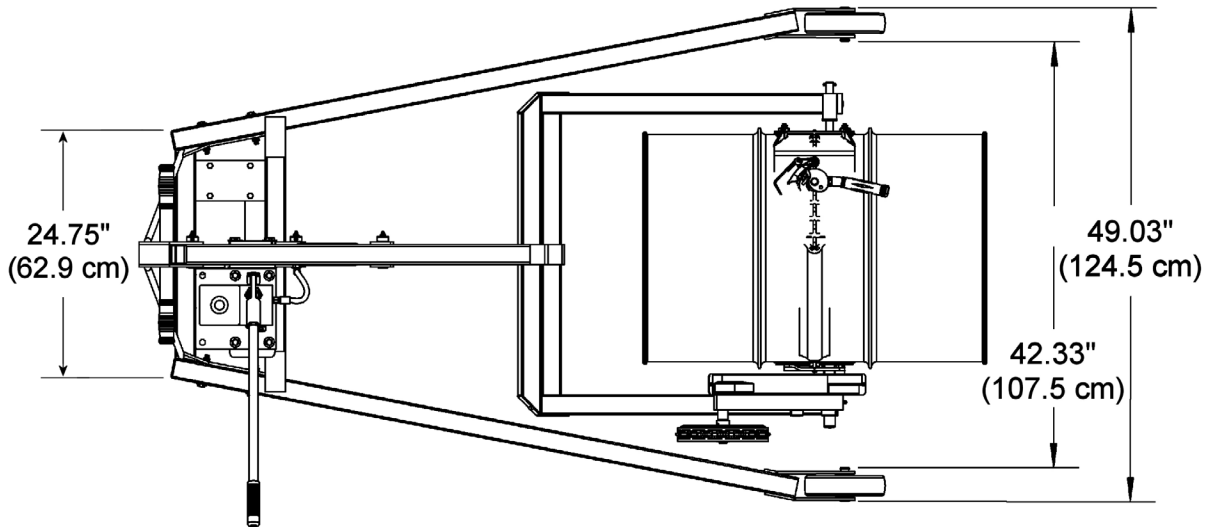

**Dimensions of Morse 400A-96 Series
 Hydra-Liftt Karriers with 96" (243.8 cm) maximum dispensing height**

SHOWN WITH BOOM HORIZONTAL,
 WITH MAXIMUM REACH
 BEYOND FRONT WHEELS

morsedrum.com

service@morsedrum.com