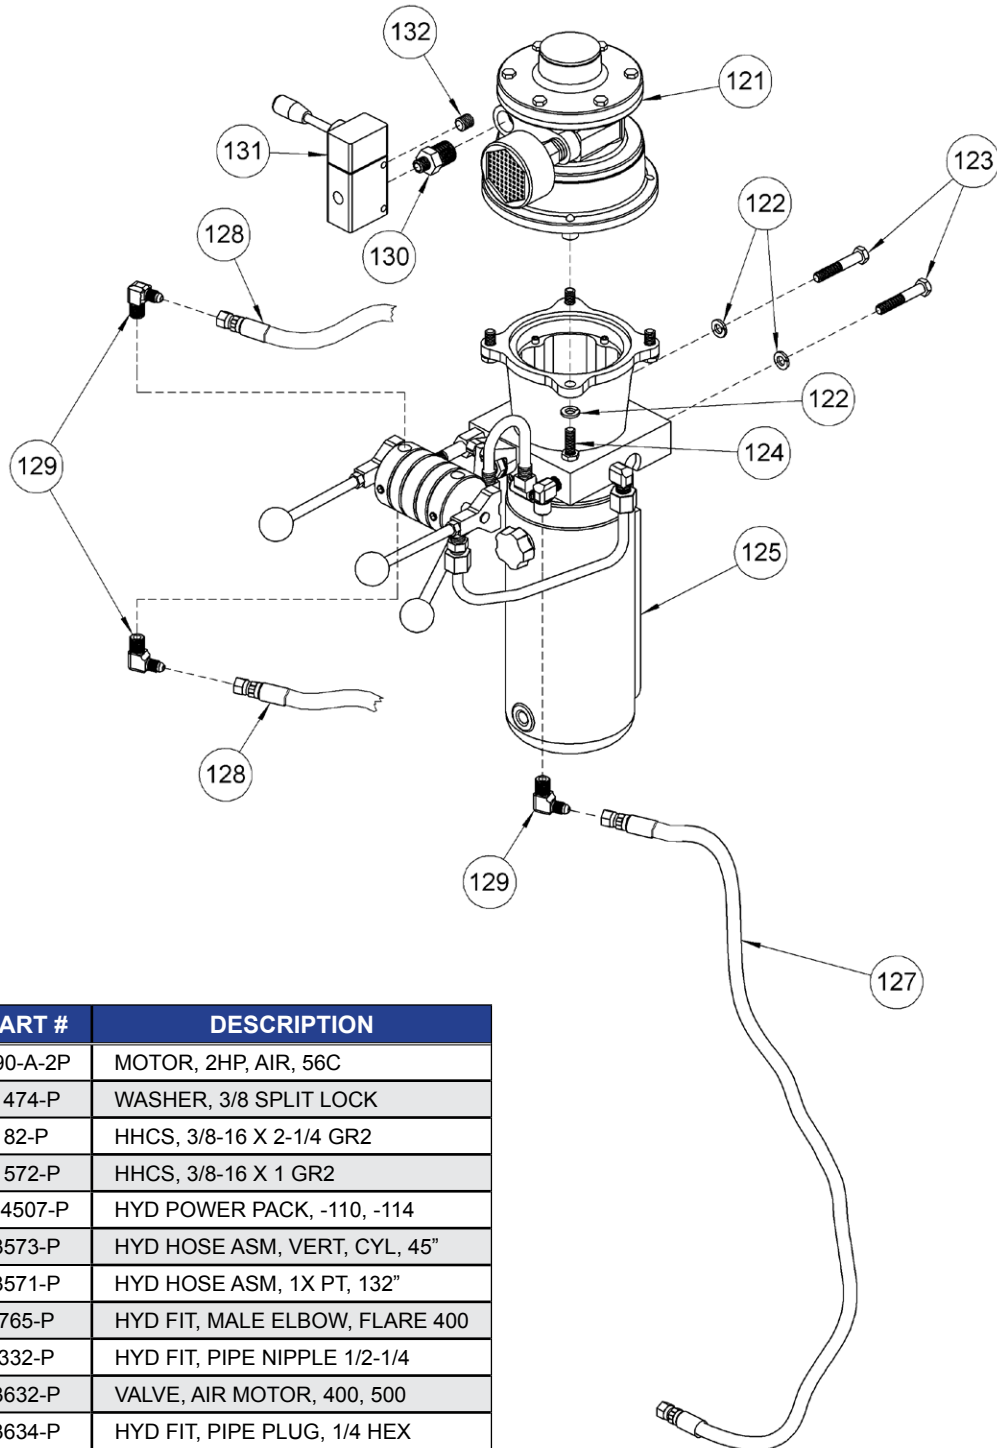

**Parts List and Diagram for Morse Option # 114-510 Air Power Lift and Tilt**  
**Used on Morse Model 510-114 and 510M-114 Vertical-Lift Drum Pourers**  
**with serial # 255858 to 272463**

ITEM	QTY.	PART #	DESCRIPTION
121	1	290-A-2P	MOTOR, 2HP, AIR, 56C
122	6	1474-P	WASHER, 3/8 SPLIT LOCK
123	2	82-P	HHCS, 3/8-16 X 2-1/4 GR2
124	4	1572-P	HHCS, 3/8-16 X 1 GR2
125	1	M4507-P	HYD POWER PACK, -110, -114
127	1	3573-P	HYD HOSE ASM, VERT, CYL, 45"
128	2	3571-P	HYD HOSE ASM, 1X PT, 132"
129	3	765-P	HYD FIT, MALE ELBOW, FLARE 400
130	1	332-P	HYD FIT, PIPE NIPPLE 1/2-1/4
131	1	3632-P	VALVE, AIR MOTOR, 400, 500
132	1	3634-P	HYD FIT, PIPE PLUG, 1/4 HEX