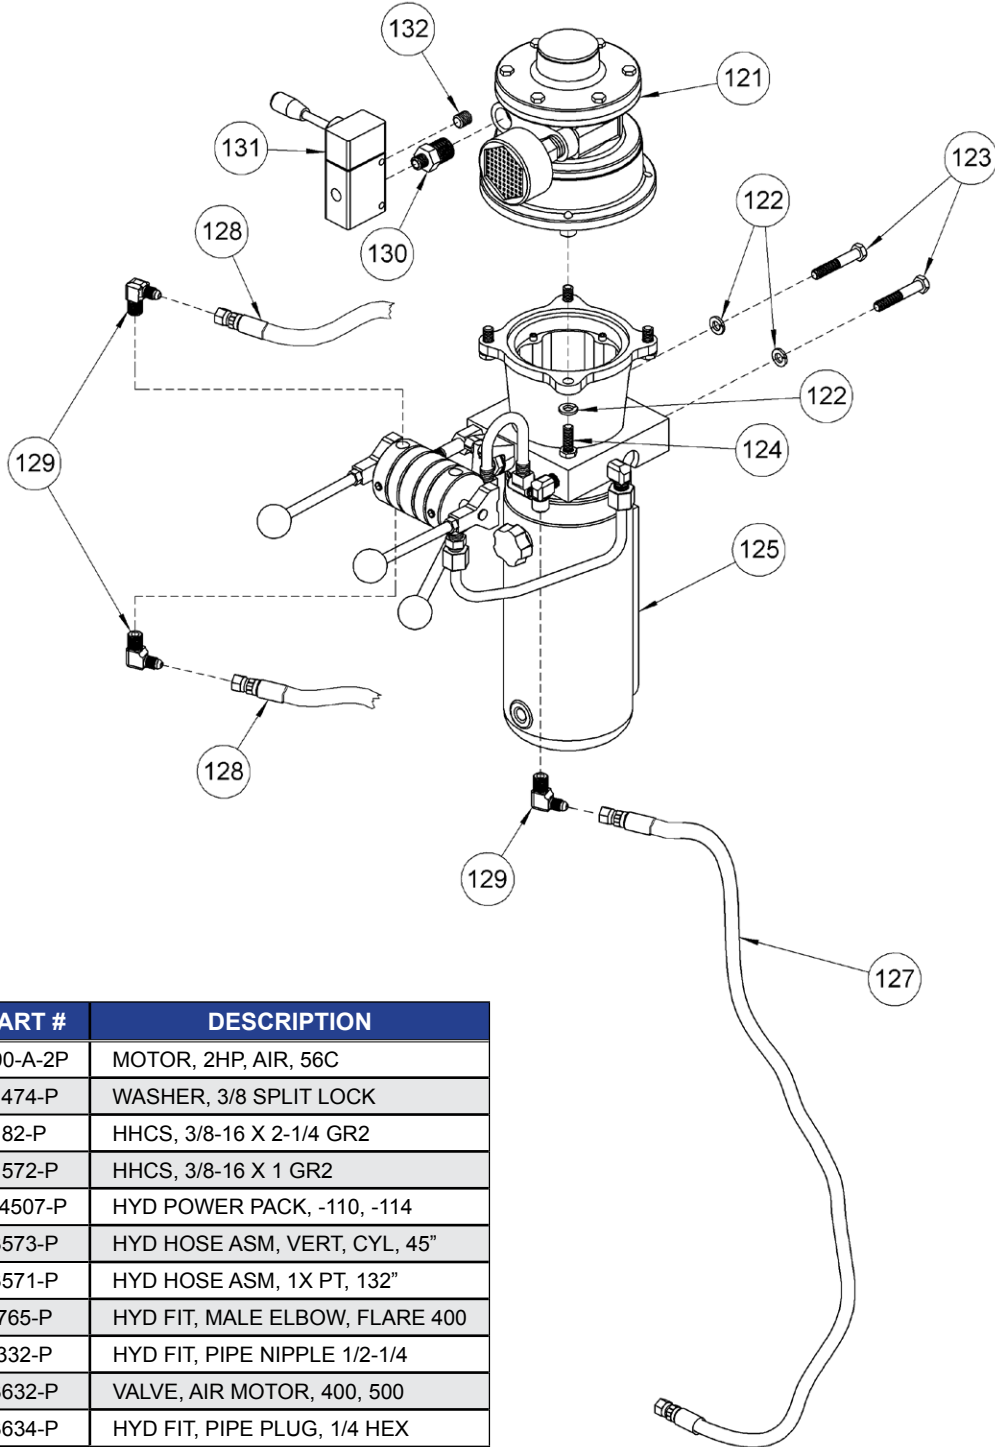

Parts List and Diagram for Morse Option # 114-515 Air Power Lift and Tilt
Used on Morse Model 515-N-114, 515-T-114 and 515M-T-114 Vertical-Lift Drum Pourers
with serial # 255858 to 272463

ITEM	QTY.	PART #	DESCRIPTION
121	1	290-A-2P	MOTOR, 2HP, AIR, 56C
122	6	1474-P	WASHER, 3/8 SPLIT LOCK
123	2	82-P	HHCS, 3/8-16 X 2-1/4 GR2
124	4	1572-P	HHCS, 3/8-16 X 1 GR2
125	1	M4507-P	HYD POWER PACK, -110, -114
127	1	3573-P	HYD HOSE ASM, VERT, CYL, 45"
128	2	3571-P	HYD HOSE ASM, 1X PT, 132"
129	3	765-P	HYD FIT, MALE ELBOW, FLARE 400
130	1	332-P	HYD FIT, PIPE NIPPLE 1/2-1/4
131	1	3632-P	VALVE, AIR MOTOR, 400, 500
132	1	3634-P	HYD FIT, PIPE PLUG, 1/4 HEX