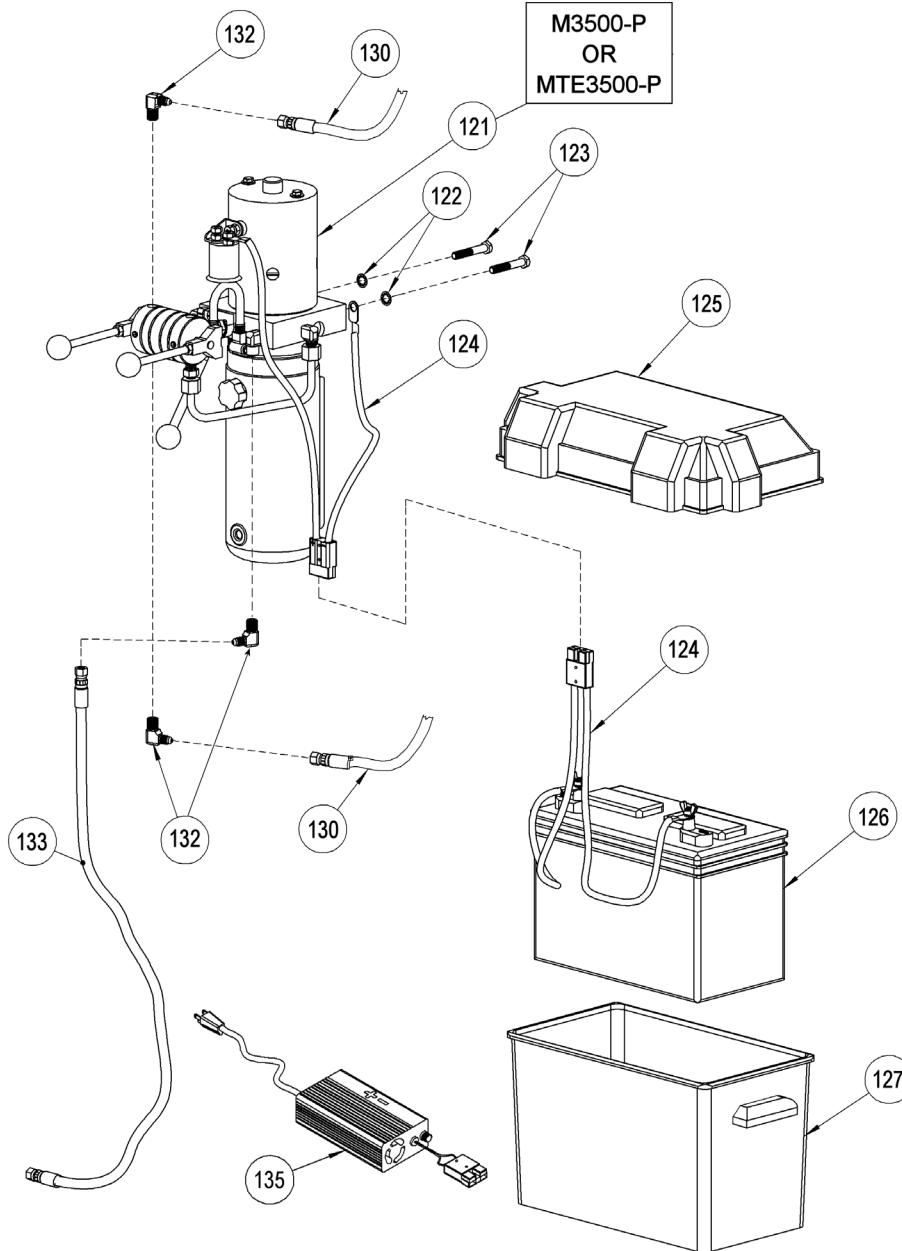

**Parts Diagram for DC Power Lift and Tilt Components**  
Used on Morse Model 520-115 Two-Stage Vertical-Lift Drum Pourer  
with serial # 272464 to 399999

ITEM	QTY.	PART #	DESCRIPTION
121	1	M3500-P (SHOWN)	HYD POWER PACK, -115
121	1	MTE3500-P	HYD POWER PACK, -115 MTE
122	2	1474-P	WASHER, 3/8 SPLIT LOCK
123	2	82-P	HHCS, 3/8-16 X 2-1/4 GR2
124*	2	405-P	HARNESS, CABLE, 25/25, 500 600
125	1	1728-P	TOP, BATTERY BOX, 400, 285A-BP

ITEM	QTY.	PART #	DESCRIPTION
126	1	388-P	BATTERY, 12V DC
127	1	1729-P	BOTTOM, BATTERY BOX, 400
130	2	5816-P	HYD HOSE ASM, 114", 2X PT ITA
132	3	765-P	HYD FIT, MALE ELBOW, FLARE 400
133	1	3573-P	HYD HOSE ASM, VERT, CYL, 45"
135	1	391-P	CHARGER 12V 50HZ 60HZ 100-240V

\* Recommended spare parts