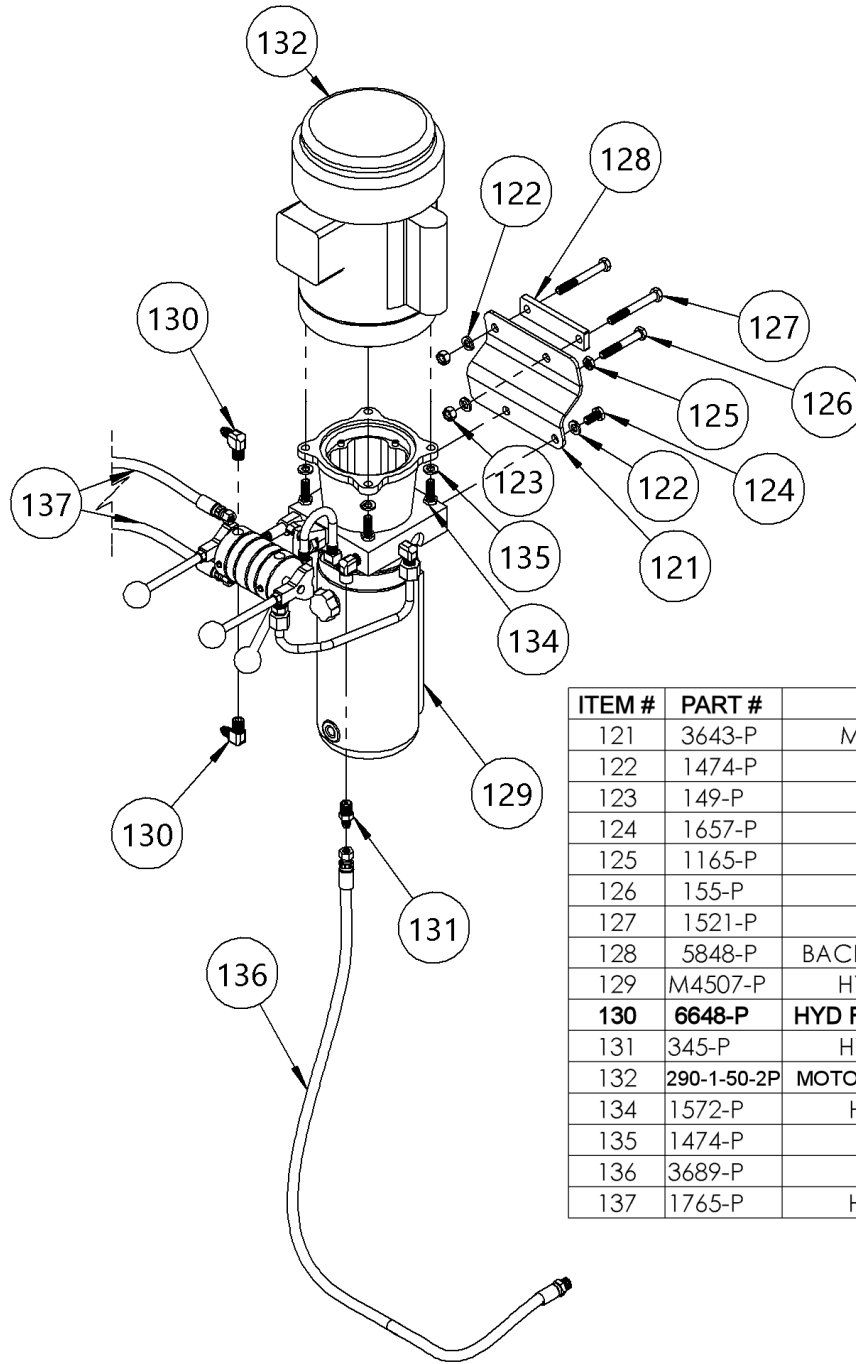

Parts List and Diagram for Morse Option # 117-96 50Hz AC Power Lift and Tilt  
Used on Morse 96" Lift Hydra-Lift Drum Pourers  
with serial number 400000 to \_\_\_\_\_

**117-96**

ITEM #	PART #	DESCRIPTION	QTY.
121	3643-P	MOUNT PLATE, POWER PUMP	1
122	1474-P	WASHER, 3/8 SPLIT LOCK	3
123	149-P	NUT, 3/8-16 FIN HEX	2
124	1657-P	HHCS, 3/8-16 X 3/4 GR2	1
125	1165-P	NUT, 3/8-16 JAM	1
126	155-P	HHCS, 3/8-16 X 2-1/2 GR2	1
127	1521-P	HHCS, 3/8-16 X 3 GR5	2
128	5848-P	BACK BRACKET, PUMP MOUNT, 400	1
129	M4507-P	HYD POWER PACK, -110, -114	1
<b>130</b>	<b>6648-P</b>	<b>HYD FIT, EL, SAE 4, FLARE</b>	<b>2</b>
131	345-P	HYD FIT, MALE FLARE, 456, 82	1
132	290-1-50-2P	MOTOR, 1HP, 1PH, 56C, 50HZ	1
134	1572-P	HHCS, 3/8-16 X 1 GR2 ZINC	4
135	1474-P	WASHER, 3/8 SPLIT LOCK	4
136	3689-P	HYD HOSE ASM, 31"	1
137	1765-P	HYD HOSE ASM, 101", 96 PT	2