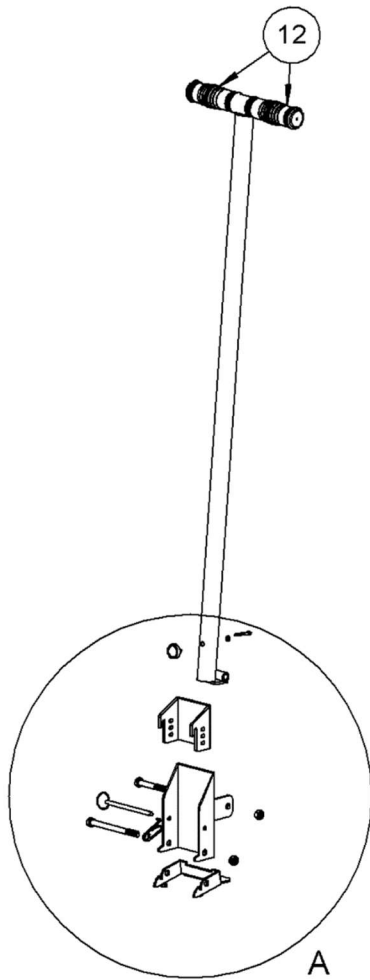

Model 24

Clamp+GO™ Dolly Handle

SN 0310 to 0424 (MMYY) or 400000 to 423449

ITEM NO.	PART NUMBER	DESCRIPTION	3 INCH/QTY.
1	4714-P	HOUSING WELD, 24	1
2	4716-P	TOE RELEASE, 24	1
3	4713-P	JAW, TOP, 24	1
4	4666-P	PIN, QUICK, 1/4 X 4.0"	1
5	169-P	SPRING, PAWL	1
6	1315-P	HHCS, 3/8-16 X 2-3/4 GR2	1
7	1169-P	NUT, 3/8-16 REV HEX LOCK	2
8	4890-P	HHCS, 3/8-16 X 4-1/2 GR5	1
9	5047W-P	HANDLE WELD, MAGNET, 40"	1
10	5671-P	MAGNET, 24	1
11	5672-P	SHCS, 8-32 X 1-1/4	1
12	83-P	GRIP, HANDLE, 1-1/4 X 4-1/2	2
13	5007-P	WASHER, M4 9mm OD 18-8 SS	1