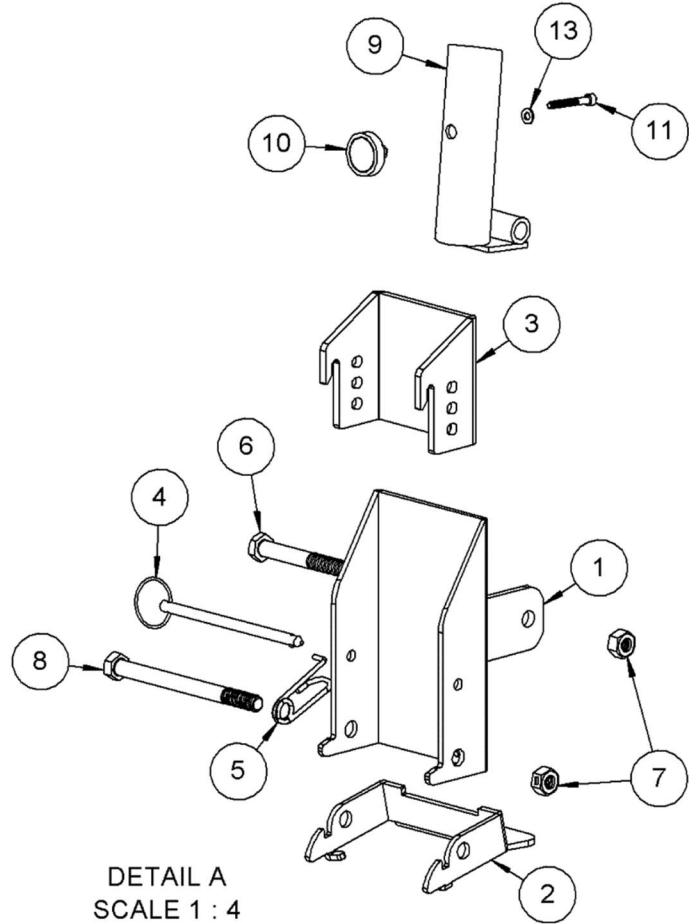

Model 24

Clamp+GO™ Dolly Handle

SN 0310 to 0424 (MMYY) or 400000 to 423449

ITEM NO.	PART NUMBER	DESCRIPTION	3 INCH/QTY.
1	4714-P	HOUSING WELD, 24	1
2	4716-P	TOE RELEASE, 24	1
3	4713-P	JAW, TOP, 24	1
4	4666-P	PIN, QUICK, 1/4 X 4.0"	1
5	169-P	SPRING, PAWL	1
6	1315-P	HHCS, 3/8-16 X 2-3/4 GR2	1
7	1169-P	NUT, 3/8-16 REV HEX LOCK	2
8	4890-P	HHCS, 3/8-16 X 4-1/2 GR5	1
9	5047W-P	HANDLE WELD, MAGNET, 40"	1
10	5671-P	MAGNET, 24	1
11	5672-P	SHCS, 8-32 X 1-1/4	1
12	83-P	GRIP, HANDLE, 1-1/4 X 4-1/2	2
13	5007-P	WASHER, M4 9mm OD 18-8 SS	1