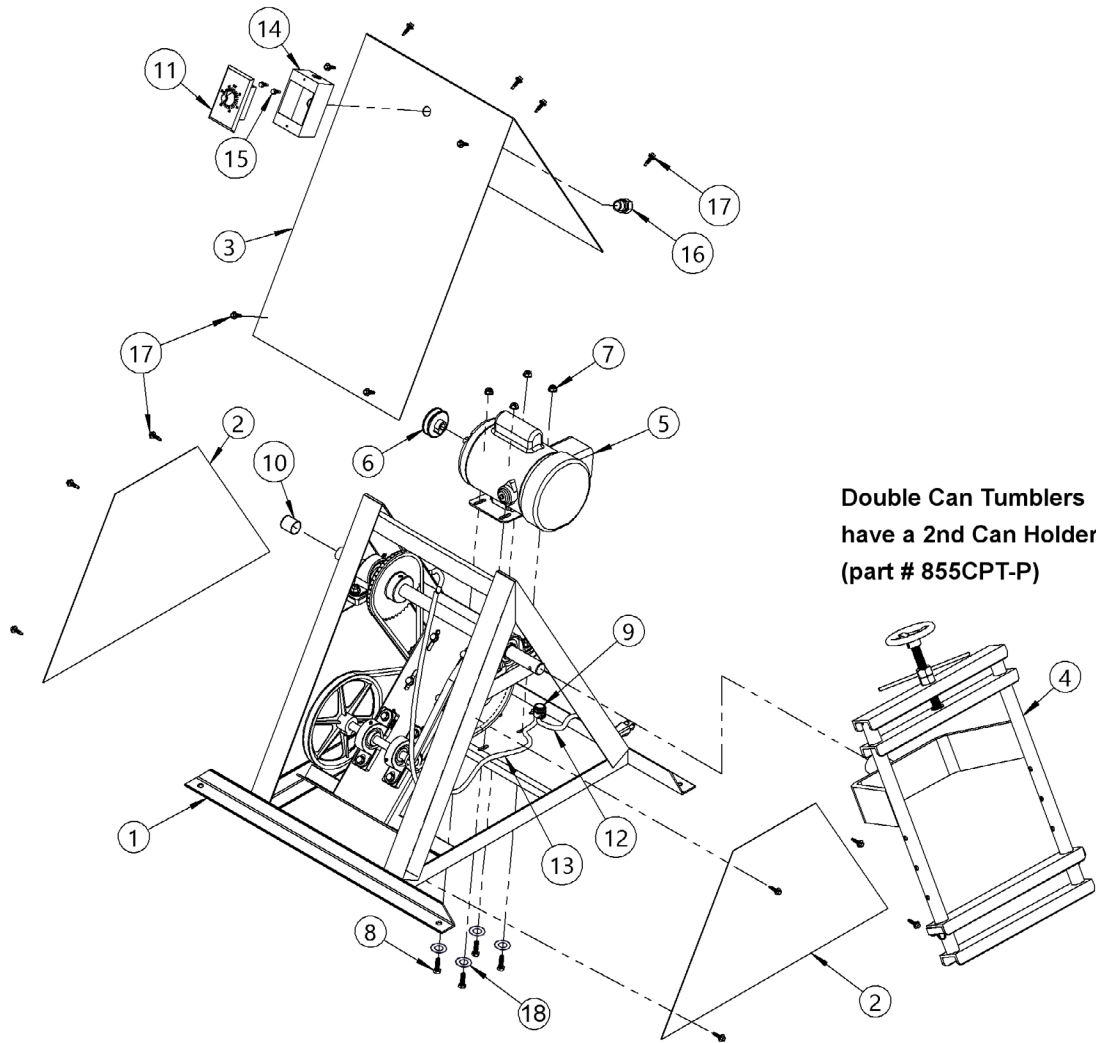

**Parts Diagram for Morse Model 1-305-1 and 2-305-1 Can Tumblers with Timer  
Serial Number 322027 to 406367**

**Double Can Tumblers  
have a 2nd Can Holder  
(part # 855CPT-P)**

ITEM NO.	PART NUMBER	DESCRIPTION	QTY.
1	BASE ASSEMBLY	-- NOT SOLD SEPARATELY --	1
2	1892-P	COVER, SIDE 305 SERIES	2
3	835-P	COVER, TOP 305 SERIES	1
4	855CPT-P	CAN HOLDER, CPT, 305 TYPE	1
5	960L-1-P	MOTOR, 1/4HP, 1PH, 48, RB	1
6	950-P	SHEAVE, 2-1/4 X 1/2 BORE, 305	1
7	1634-P	NUT, 5/16-18 WHIZ LOCK	4
8	215-P	HHCS, 5/16-18 X 5/8 GR2	4
9	2465-P	CONNECTOR, WIRE, 2-SCREW, 1/2	1
10	4235-P	CAP, PLASTIC, DRIVE SHAFT	1
11	840-P	TIMER, 0-60 MIN., 305 SERIES	1
12	4736-P	POWER CORD, 8', 14/3 SJO	1
13	2706-P	CORD, TIMER, 305-1	1
14	6072-P	WEATHERPROOF BOX, TIMER, 305	1
15	193-P	SCREW, TEK, 12-14 X 3/4 3 PT	2
16	5838-P	CORD GRIP, M20, .24-.47 CORD	1
17	6009-P	SCREW, 12-24 X 7/8 4 PT 201	16
18	1570-P	WASHER, 5/16 USS 7/8 OD	4