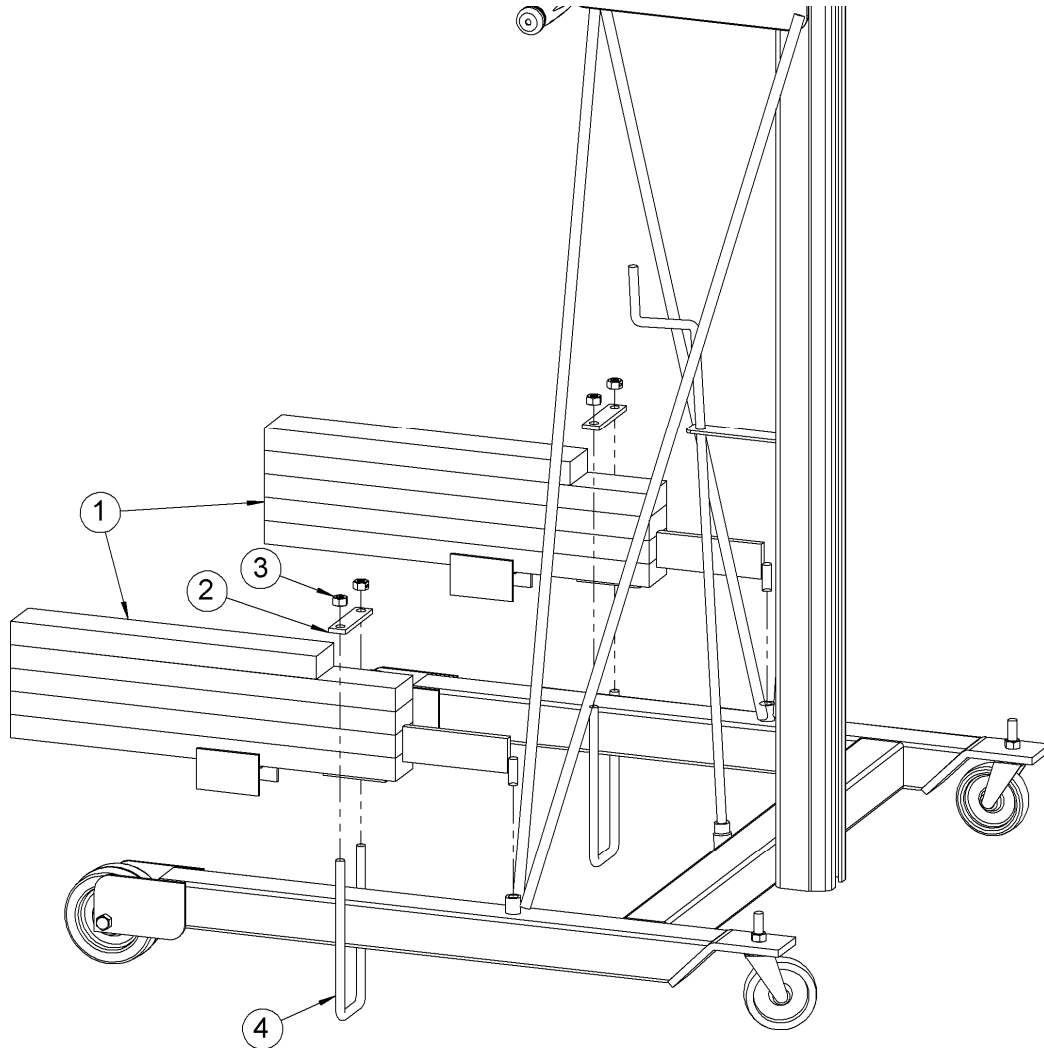

Kit 3930-P

Counterweight Kit, 83

SN 0204 to Current (MMYY) or 400000 to Current

| ITEM | QTY | PART | DESCRIPTION |
|------|-----|--------|------------------------------|
| 1 | 2 | 4443-P | COUNTERWEIGHT WELD, 83 CW |
| 2 | 2 | 3966-P | STRAP, U-BOLT MOUNT, 83 |
| 3 | 4 | 1169-P | NUT, 3/8-16 REV HEX LOCK |
| 4 | 2 | 3931-P | U-BOLT, COUNTERWEIGHT, 83 CW |