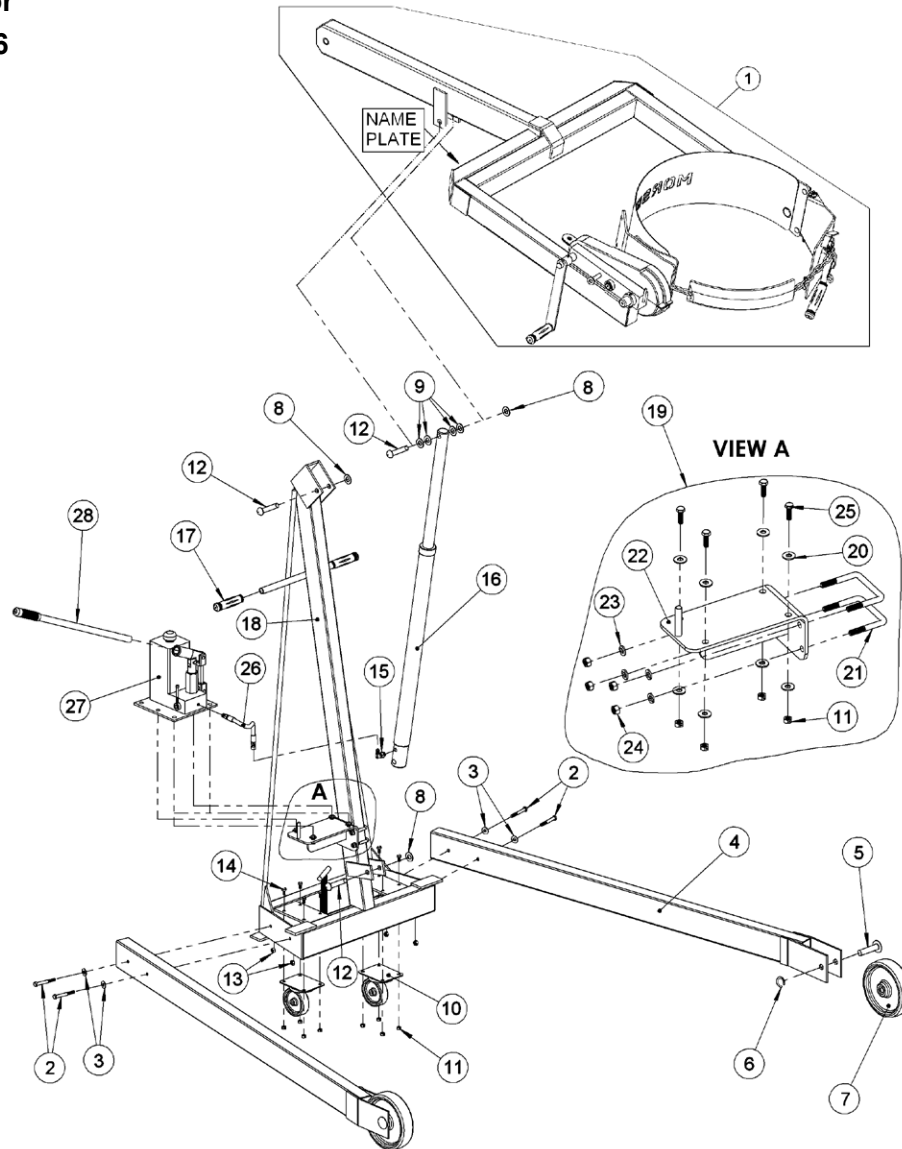

**Operator's Manual for
Morse Model 400A-96
with Serial Number
0414 to 0117 (MMYY)**

**IMPORTANT
NOTE**

4-Digit serial numbers
are simply the month
& year of manufacture

Example: 0802 is
August 2002

ITEM	QTY.	PART #	DESCRIPTION
1	1	4519-96-P	OVERHEAD ASM, MOR, 400A-72
2	4	1521-P	HHCS, 3/8-16 X 3 GR5
3	4	1166-P	WASHER, 3/8 USS 1" OD
4	2	134-84-P	LEG WELD, 400A-84, 96, 405
5	2	5329-P	AXLE, GROOVE, 3/4 X 3.35"
6 *	2	5330-P	SNAP RING, EXT, HD, .078, 3/4"
7 *	2	87-P	WHEEL, MORTUF, 8", 3/4" BRG
8	3	5347-P	SNAP RING, EXT, HD, .05, 5/8"
9	4	17-P	WASHER, 5/8 SAE FL 1-5/16 OD
10 *	2	3308-P	CASTER, 4" SWIVEL, DBL RACE
11	12	491-P	NUT, 5/16-18 REV HEX LOCK
12	3	5348-P	PIN, GROOVE, 5/8 X 3.12
13	4	1169-P	NUT, 3/8-16 REV HEX LOCK
14	8	215-P	HHCS, 5/16-18 X 5/8 GR2

ITEM	QTY.	PART #	DESCRIPTION
15	1	3610-P	HYD FIT, MALE ELBOW, SAE
16	1	3006-P	CYLINDER, 1.5 X 29 510 515 611
17	2	136-P	GRIP, HANDLE 7/8" X 4-3/4"
18	1	3999-P	ASM, TOWER, 400A-96
19	1	3679-P	KIT, PUMP MOUNT PLATE, ML MT
20	8	1570-P	WASHER, 5/16 USS 7/8 OD
21	2	3641-P	U-BOLT, 3/8-16, 400 PUMP MOUNT
22	1	3642W-P	MOUNT PLATE WELD, MANUAL PUMP
23	4	1474-P	WASHER, 3/8 SPLIT LOCK
24	4	149-P	NUT, 3/8-16 FIN HEX
25	4	35-P	HHCS, 5/16-18 X 1 GR2
26	1	766-P	HYD HOSE ASM, 12"
27	1	96MK1939-P	PUMP, HYD, HAND STAR
28	1	96CP13-23	HANDLE, LEVER W/ GRIP, STAR