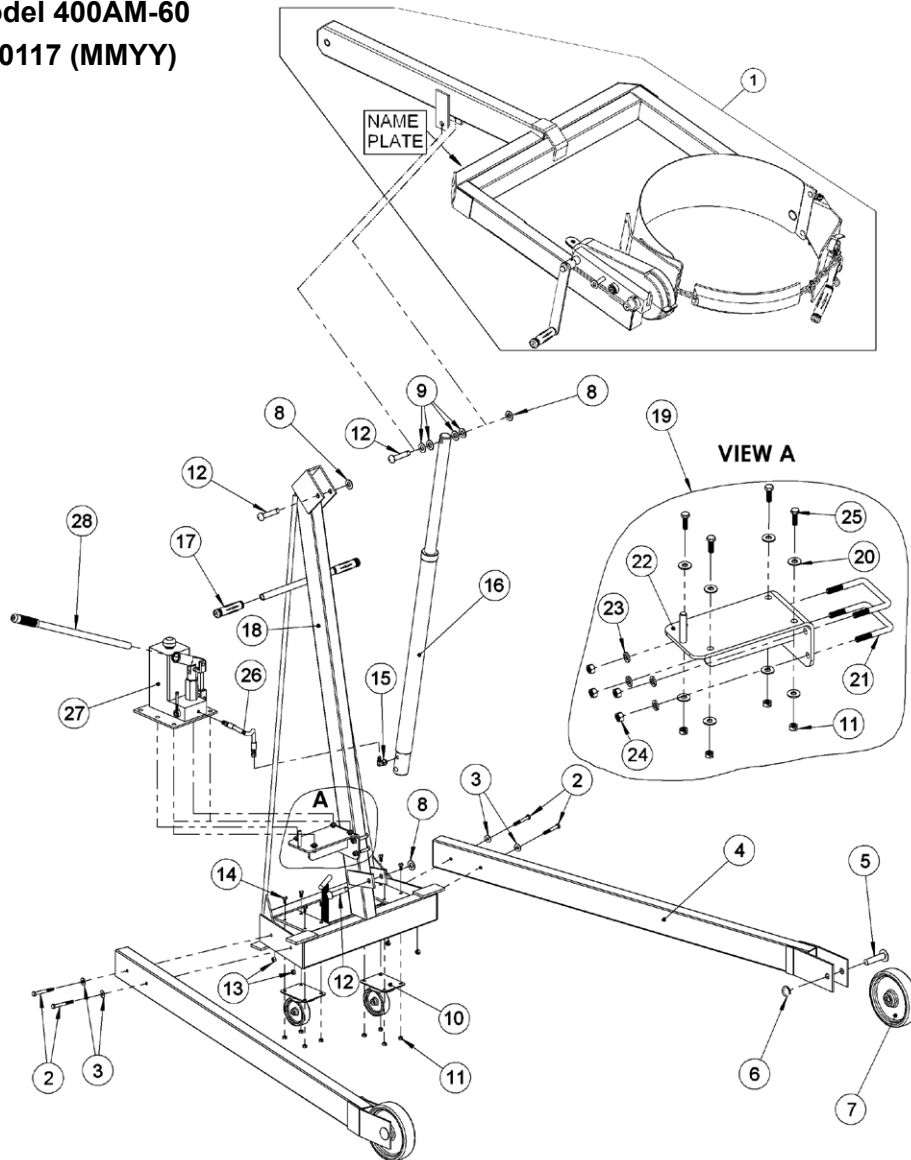

Morse Hydra-Lift Karrier Model 400AM-60
with Serial Number 0414 to 0117 (MMYY)

IMPORTANT NOTE

4-Digit serial numbers are simply the month & year of manufacture

Example: 0802 is August 2002

ITEM	QTY.	PART #	DESCRIPTION
1	1	4519M-60-P	OVERHEAD ASM, MOR, 400AM-60, SR
2	4	1521-P	HHCS, 3/8-16 X 3 GR5
3	4	1166-P	WASHER, 3/8 USS 1" OD
4	2	134-P	LEG WELD, 400AM-60, 60
5	2	5329-P	AXLE, GROOVE, 3/4 X 3.35"
6 *	2	5330-P	SNAP RING, EXT, HD, .078, 3/4"
7 *	2	87-P	WHEEL, MORTUF, 8", 3/4" BRG
8	3	5347-P	SNAP RING, EXT, HD, .05, 5/8"
9	4	17-P	WASHER, 5/8 SAE FL 1-5/16 OD
10 *	2	3308-P	CASTER, 4" SWIVEL, DBL RACE
11	12	491-P	NUT, 5/16-18 REV HEX LOCK
12	3	5348-P	PIN, GROOVE, 5/8 X 3.12
13	4	1169-P	NUT, 3/8-16 REV HEX LOCK
14	8	215-P	HHCS, 5/16-18 X 5/8 GR2

ITEM	QTY.	PART #	DESCRIPTION
15	1	3610-P	HYD FIT, MALE ELBOW, SAE
16	1	783-P	CYLINDER, 1.5 X 22.625, V FUSE
17	2	136-P	GRIP, HANDLE 7/8" X 4-3/4"
18	1	135-P	ASM, TOWER, 400AM-60, 72
19	1	3679-P	KIT, PUMP MOUNT PLATE, ML MT
20	8	1570-P	WASHER, 5/16 USS 7/8 OD
21	2	3641-P	U-BOLT, 3/8-16, 400 PUMP MOUNT
22	1	3642W-P	MOUNT PLATE WELD, MANUAL PUMP
23	4	1474-P	WASHER, 3/8 SPLIT LOCK
24	4	149-P	NUT, 3/8-16 FIN HEX
25	4	35-P	HHCS, 5/16-18 X 1 GR2
26	1	766-P	HYD HOSE ASM, 12"
27	1	96MK1939-P	PUMP, HYD, HAND STAR
28	1	96CP13-23	HANDLE, LEVER W/ GRIP, STAR