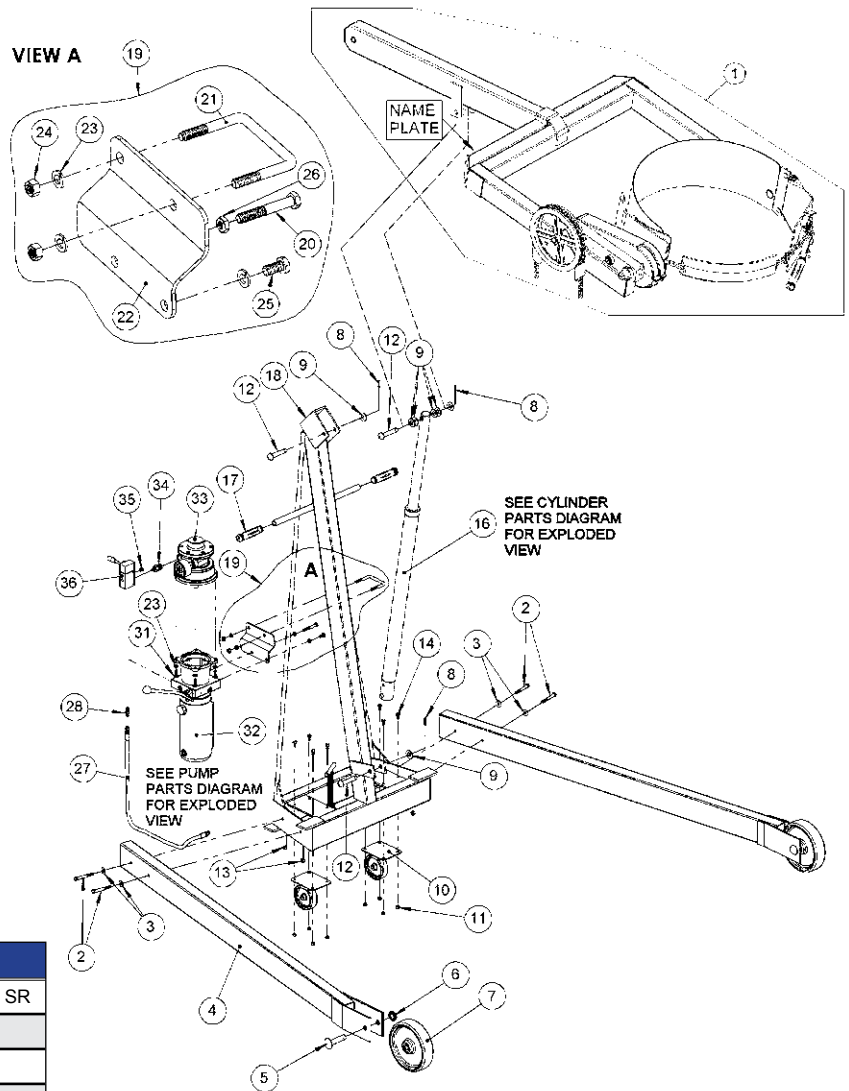

Morse Model 400AM-96-124
with Serial Number 0912 to 0117 (MMYY)

ITEM #	QTY.	PART #	DESCRIPTION
1	1	4519M-96-P	OVERHEAD ASM, MOR, 400AM-96, SR
2	4	1521-P	HHCS, 3/8-16 X 3 GR5
3	4	1166-P	WASHER, 3/8 USS 1" OD
4	2	134-84-P	LEG WELD, 400A-84, 96, 405
5	2	704-P	AXLE, 3/4", USE WITH PUSH-ON
6	2	705-P	CAP, HUB, PUSH-ON, 3/4"
7 *	2	87-P	WHEEL, MORTUF, 8", 3/4" BRG
8	3	64-P	ROLL PIN, 3/16 X 1-1/4
9	7	17-P	WASHER, 5/8 SAE FL 1-5/16 OD
10 *	2	3308-P	CASTER, 4" SWIVEL, DBL RACE
11	8	491-P	NUT, LOCK, 5/16-18 REV HEX
12	3	138-P	CLEVIS PIN 5/8 X 3"
13	4	1169-P	NUT, LOCK, 3/8-16 REV HEX
14	8	215-P	HHCS, 5/16-18 X 5/8 GR2
15	2	765-P	HYD FIT, MALE ELBOW, FLARE 400
16	1	3006-P	CYLINDER, 1.5 X 29 510 515 611
17	2	136-P	GRIP, HANDLE 7/8" X 4-3/4"
18	1	3999-P	TOWER WELD, 400AM-96
19	1	3680-P	KIT, PUMP MOUNT PLATE, PL
20	1	155-P	HHCS, 3/8-16 X 2-1/2 GR2
21	1	3641-P	U-BOLT, 3/8-16, 400 PUMP MOUNT

ITEM #	QTY.	PART #	DESCRIPTION
22	1	3643-P	MOUNT PLATE, POWER PUMP
23	7	1474-P	WASHER, 3/8 SPLIT LOCK
24	2	149-P	NUT, FIN, 3/8-16 HEX
25	1	1657-P	HHCS, 3/8-16 X 3/4 GR2
26	1	1165-P	NUT, JAM, 3/8-16
27	1	3689-P	HYD HOSE ASM, 31"
28	1	345-P	HYD FIT, MALE FLARE, 456, 82
29	1	3177-P	VALVE, P.C. FLOW CONT .75 GPM
30	1	1108-P	HYD FIT, PIPE NIPPLE, 1/4"
31	4	1572-P	HHCS, 3/8-16 X 1 GR2
32	1	M4509-P	HYD POWER PACK, -120, -124
33	1	290-A-2P	MOTOR, 2HP, AIR, 56C
34	1	332-P	HYD FIT, PIPE NIPPLE 1/2 - 1/4
35	1	3634-P	HYD FIT, PIPE PLUG, 1/4" HEX
36	1	3632-P	VALVE, AIR MOTOR, 400, 500

* Recommended spare parts.