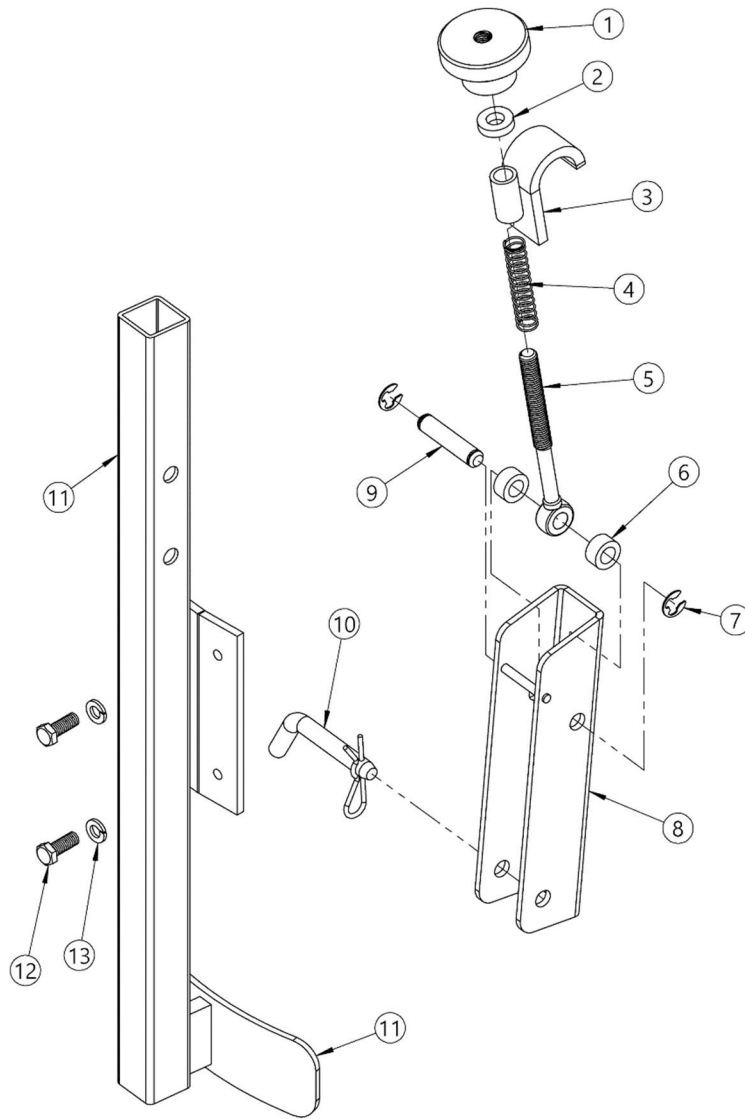

**Kit 4560BSS-P**

**Stainless Steel Top Rim Clamp**

**SN 0821 to Current (MMYY) or 400000 to Current**

ITEM	QTY.	PART NUMBER	DESCRIPTION
1	1	6490SS-P	KNOB, 2-1/2" DIA 1/2-13 TAP SS
2	1	6627-P	SPACER, NYLON, 1/2"OD .505"ID
3	1	6487SS-P	HOOK WELD, 4560BSS-P 4560BM-P
4	1	6590SS-P	SPRING, SS, KNOB, 4560SS-P
5	1	6484TSS-P	ROD END BOLT, TURNED 4560BSS-P
6	2	151SS-P	STOP SPACER, SS, 90-SS
7	2	3461SS-P	E CLIP, SS, 1/2", 82HM
8	1	6480BWSS-P	LOWER JAW WELD 4560BSS-P
9	1	6504SS-P	PIN, GROOVE, 1/2 X 2.080", SS
10	1	6548SS-P	PIN, QUICK, BENT, 1/2 X 3, SS
11	1	6489WSS-P	SUPPORT TUBE WELD, 4560BSS-P
12	2	535SS-P	HHCS, 3/8-16 X 1-1/4, SS
13	2	1474SS-P	WASHER, 3/8 SPLIT LOCK, SS