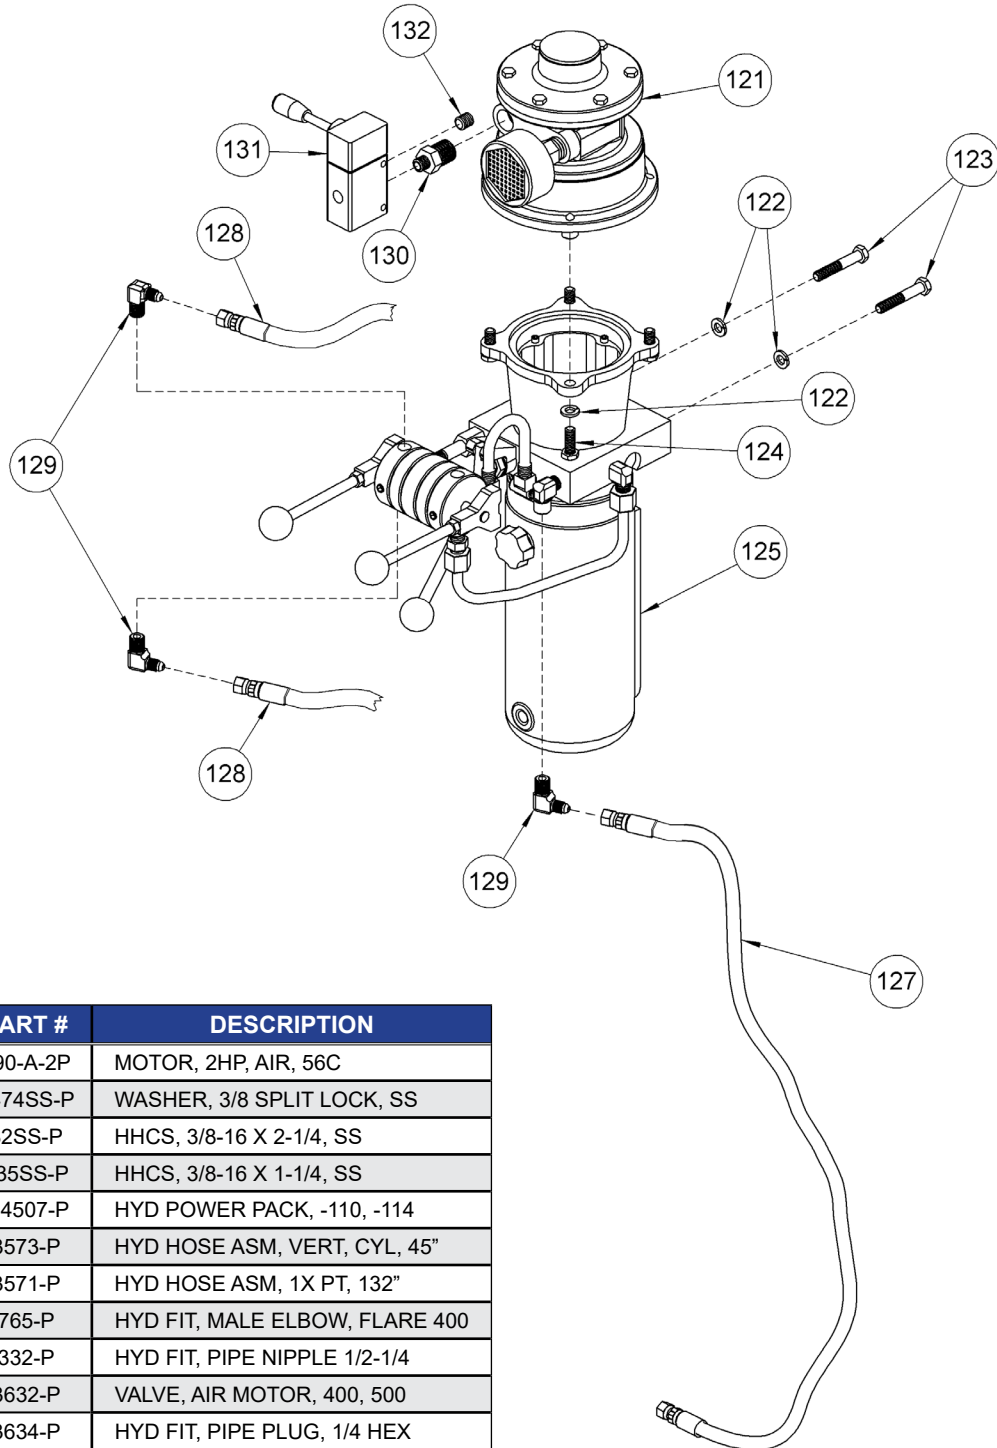

Parts List and Diagram for Morse Option # 114-510SS Air Power Lift and Tilt
Used on Morse Model 510SS-114 Vertical-Lift Drum Pourer
with serial number 275066 to 399999

ITEM	QTY.	PART #	DESCRIPTION
121	1	290-A-2P	MOTOR, 2HP, AIR, 56C
122	6	1474SS-P	WASHER, 3/8 SPLIT LOCK, SS
123	2	82SS-P	HHCS, 3/8-16 X 2-1/4, SS
124	4	535SS-P	HHCS, 3/8-16 X 1-1/4, SS
125	1	M4507-P	HYD POWER PACK, -110, -114
127	1	3573-P	HYD HOSE ASM, VERT, CYL, 45"
128	2	3571-P	HYD HOSE ASM, 1X PT, 132"
129	3	765-P	HYD FIT, MALE ELBOW, FLARE 400
130	1	332-P	HYD FIT, PIPE NIPPLE 1/2-1/4
131	1	3632-P	VALVE, AIR MOTOR, 400, 500
132	1	3634-P	HYD FIT, PIPE PLUG, 1/4 HEX