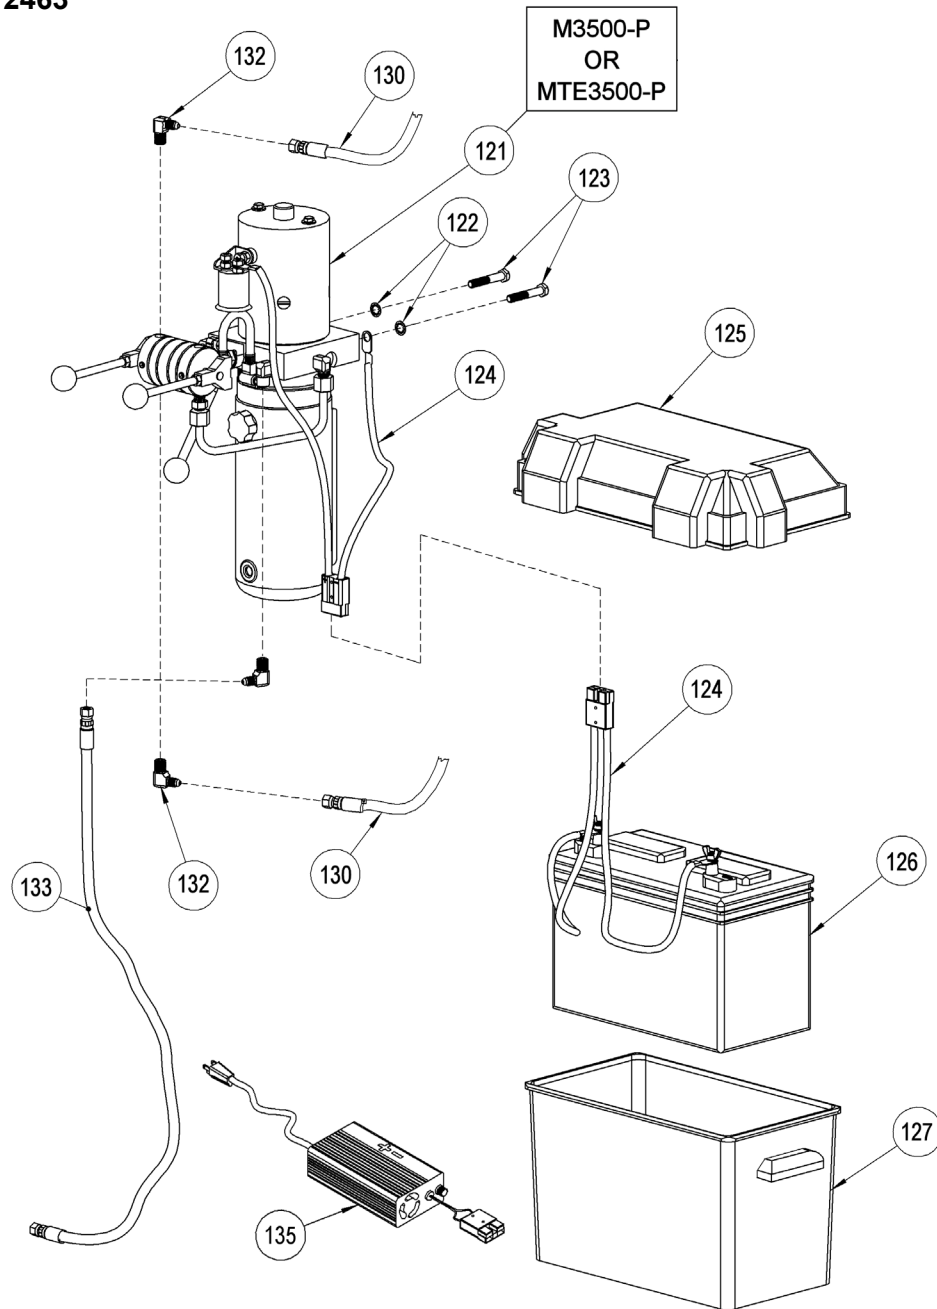

Parts Diagram for DC Power Lift and Tilt Components
Used on Morse Model 515-N-115 Vertical-Lift Drum Pourer
with serial # 262765 to 272463

ITEM	QTY.	PART #	DESCRIPTION
121	1	M3500-P	HYD POWER PACK, -115
122	2	1474-P	WASHER, 3/8 SPLIT LOCK
123	2	82-P	HHCS, 3/8-16 X 2-1/4 GR2
124*	2	405-P	HARNESS, CABLE, 25/25, 500 600
125	1	1728-P	TOP, BATTERY BOX, 400, 285A-BP
126	1	388-P	BATTERY, 12V DC

ITEM	QTY.	PART #	DESCRIPTION
127	1	1729-P	BOTTOM, BATTERY BOX, 400
130	2	3571-P	HYD HOSE ASM, 1X PT, 132"
132	3	765-P	HYD FIT, MALE ELBOW, FLARE 400
133	1	3573-P	HYD HOSE ASM, VERT, CYL, 45"
135	1	391-P	CHARGER 12V 50HZ 60HZ 100-240V

* Recommended spare parts