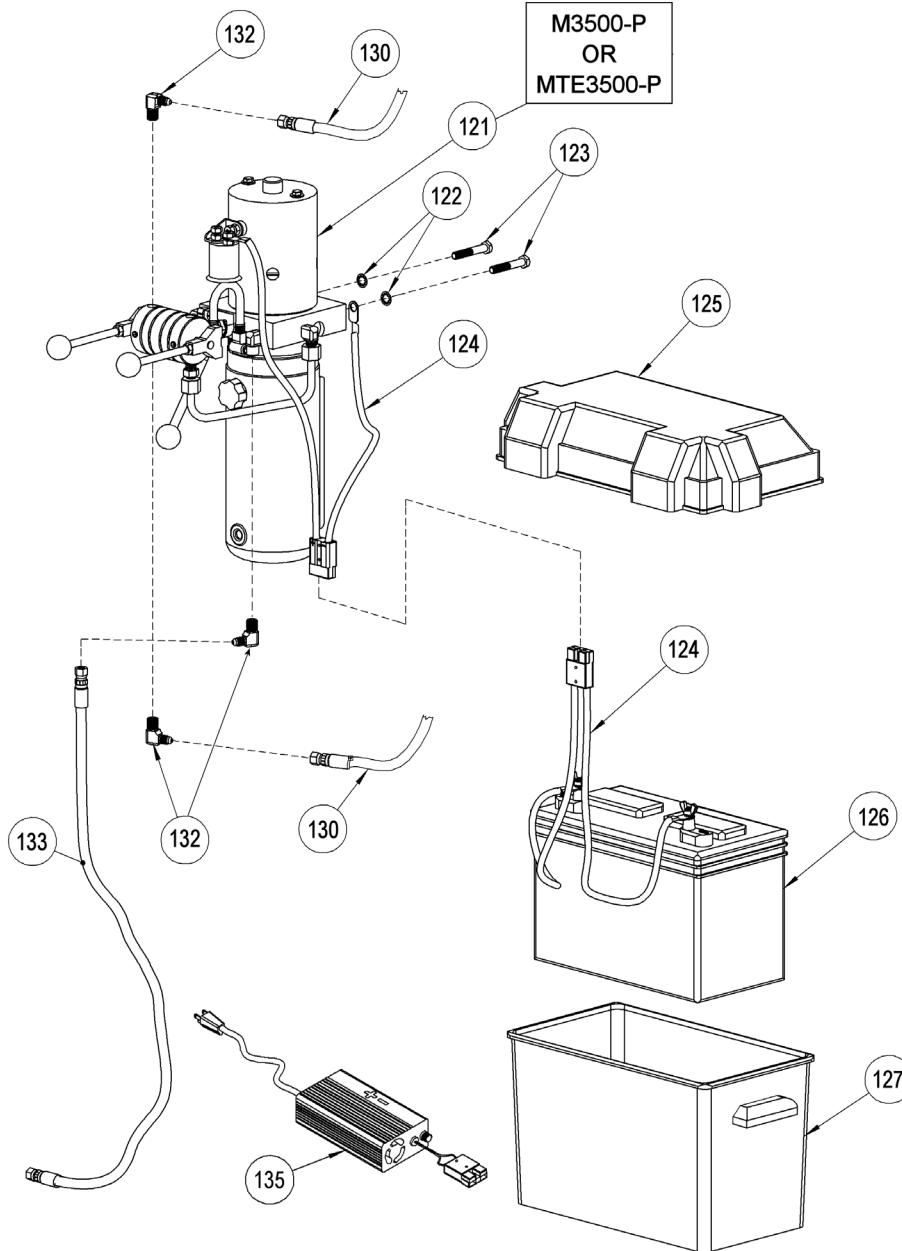

Parts Diagram for DC Power Lift and Tilt Components
Used on Morse Model 520-115 Two-Stage Vertical-Lift Drum Pourer
with serial # 262765 to 272463

ITEM	QTY.	PART #	DESCRIPTION
121	1	M3500-P	HYD POWER PACK, -115
122	2	1474-P	WASHER, 3/8 SPLIT LOCK
123	2	82-P	HHCS, 3/8-16 X 2-1/4 GR2
124*	2	405-P	HARNESS, CABLE, 25/25, 500 600
125	1	1728-P	TOP, BATTERY BOX, 400, 285A-BP
126	1	388-P	BATTERY, 12V DC

ITEM	QTY.	PART #	DESCRIPTION
127	1	1729-P	BOTTOM, BATTERY BOX, 400
130	2	3572-P	HYD HOSE ASM, 2X PT, 156"
132	3	765-P	HYD FIT, MALE ELBOW, FLARE 400
133	1	3573-P	HYD HOSE ASM, VERT, CYL, 45"
135	1	391-P	CHARGER 12V 50HZ 60HZ 100-240V

* Recommended spare parts