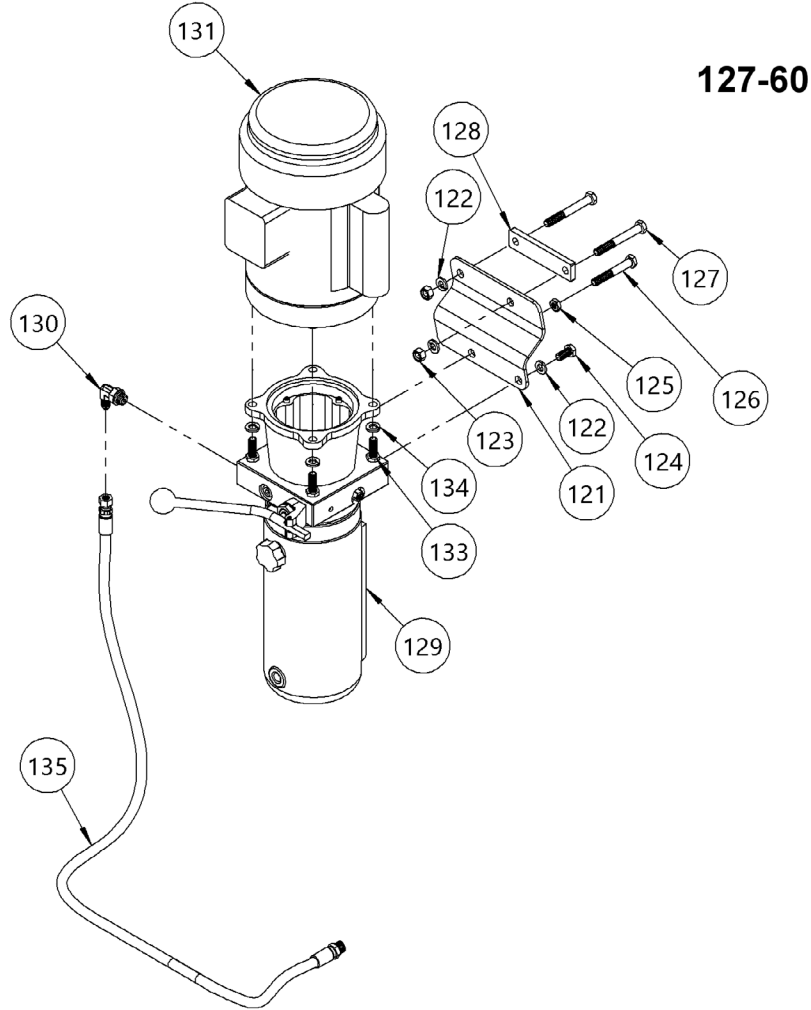

Parts List and Diagram for Morse Option # 120-60 AC Power Lift and Manual Tilt
Used on Morse 72" Lift Hydra-Lift Drum Pourers
with serial number 400000 to _____

ITEM NO.	PART NUMBER	DESCRIPTION	QTY.
121	3643-P	MOUNT PLATE, POWER PUMP	1
122	1474-P	WASHER, 3/8 SPLIT LOCK	3
123	149-P	NUT, 3/8-16 FIN HEX	2
124	1657-P	HHCS, 3/8-16 X 3/4 GR2	1
125	1165-P	NUT, 3/8-16 JAM	1
126	155-P	HHCS, 3/8-16 X 2-1/2 GR2	1
127	1521-P	HHCS, 3/8-16 X 3 GR5	2
128	5848-P	BACK BRACKET, PUMP MOUNT, 400	1
129	M4509-P	HYD POWER PACK, -120, -124	1
130	3610-P	HYD FIT, MALE ELBOW, SAE	1
131	290-1-50-2P	MOTOR, 1HP, 1PH, 56C, 50HZ	1
133	1572-P	HHCS, 3/8-16 X 1 GR2 ZINC	4
134	1474-P	WASHER, 3/8 SPLIT LOCK	4
135	3688-P	HYD HOSE ASM, 36"	1