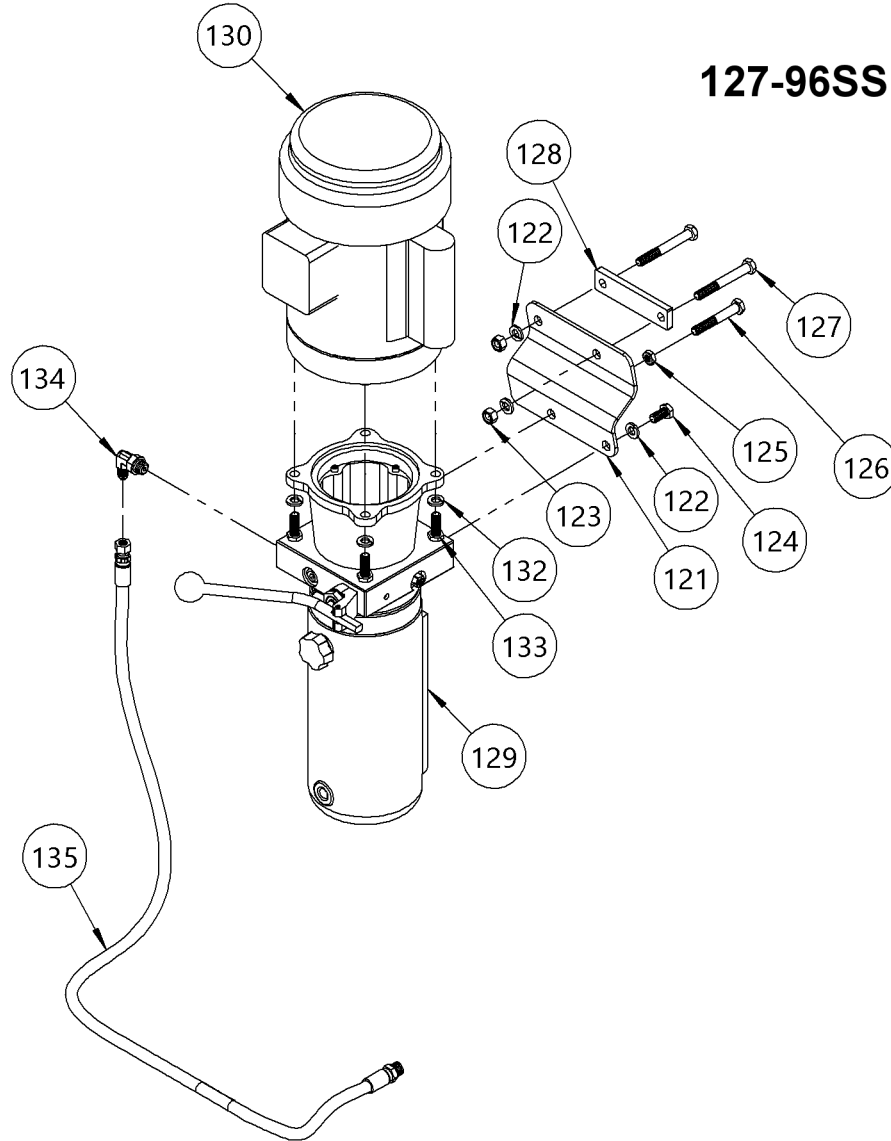

**Parts List and Diagram for Morse Option # 127-96SS 50Hz AC Power Lift and Manual Tilt  
 Used on Morse 96" Lift Stainless Steel Hydra-Lift Drum Pourers  
 with serial number 400000 to \_\_\_\_\_**

ITEM	PART#	DESCRIPTION	QTY.
121	3643SS-P	MOUNT, POWER PUMP, 400, SS	1
122	1474SS-P	WASHER, 3/8 SPLIT LOCK, SS	3
123	3981SS-P	NUT, 3/8-16 NYLON LOCK, SS	2
124	1657SS-P	HHCS, 3/8-16 X 3/4 SS	1
125	1165SS-P	NUT, 3/8-16 JAM SS	1
126	1315SS-P	HHCS, 3/8-16 X 2-3/4 SS	1
127	1521SS-P	HHCS, 3/8-16 X 3, SS	2
128	5848SS-P	BACK BRACKET, PUMP MOUNT, SS	1
129	M4509-P	HYD POWER PACK, -120, -124	1
130	290-1-50-2P	MOTOR, 1HP, 1PH, 56C, 50HZ	1
132	1474SS-P	WASHER, 3/8 SPLIT LOCK, SS	4
133	535SS-P	HHCS, 3/8-16 X 1-1/4, SS	4
134	3610-P	HYD FIT, MALE ELBOW, SAE	1
135	3689-P	HYD HOSE ASM, 31"	1