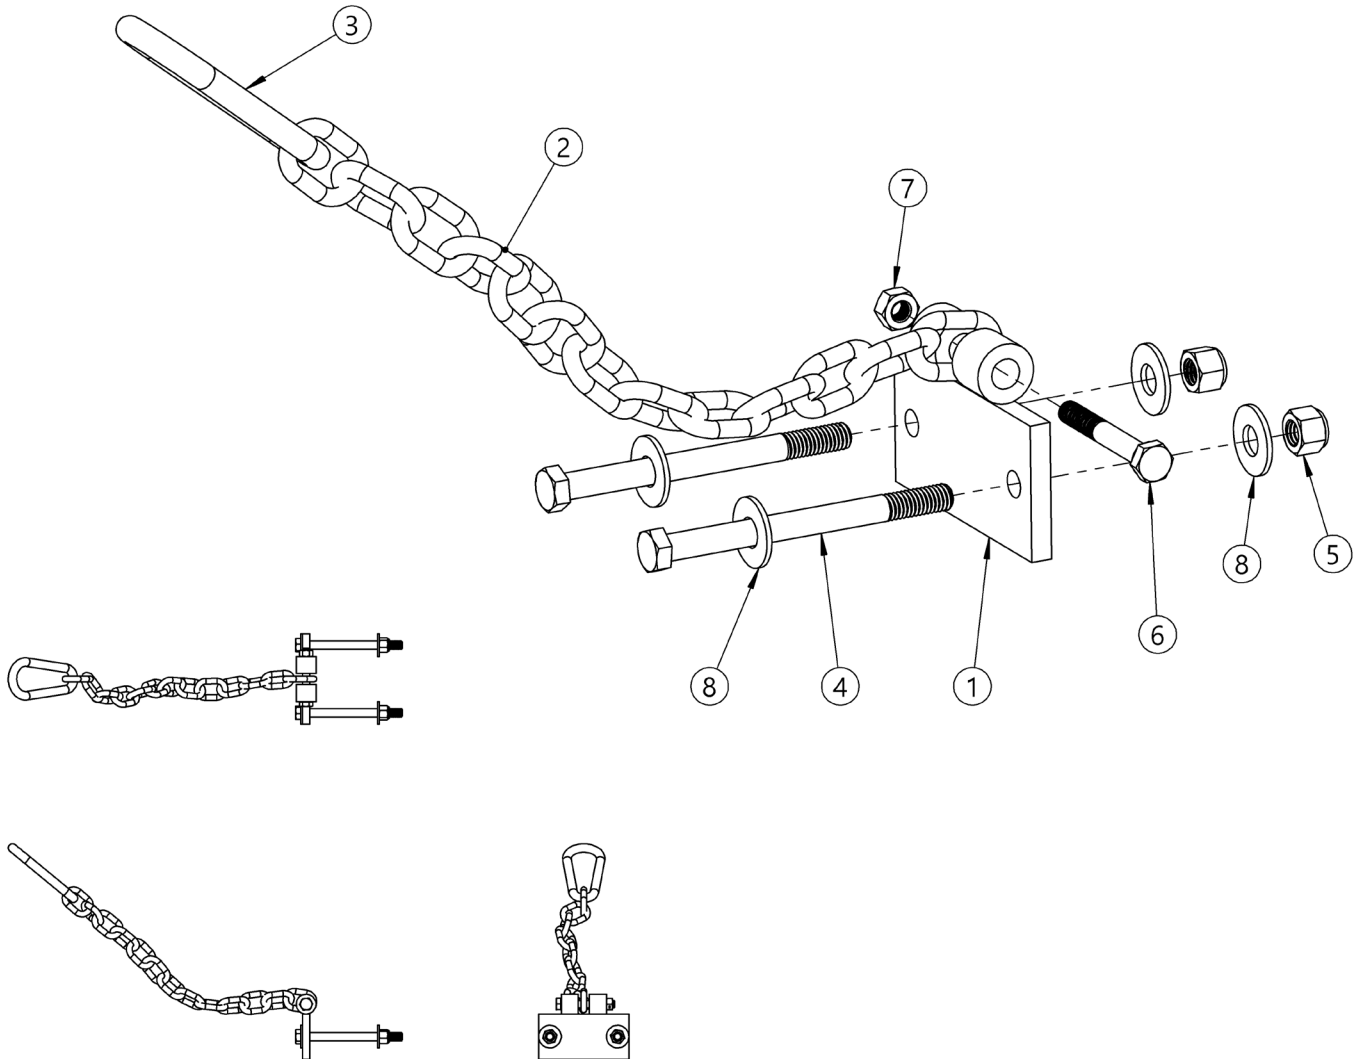

Kit 2162KIT-P

Anchor Chain Kit for Morse 285 Series

ITEM NO.	PART NUMBER	DESCRIPTION	QTY.
1	6342W-P	WELD, BOLT PLATE, CHAIN ANCHOR	1
2	2162-P	CHAIN, 1/4" PROOF COIL, 4 FT	1
3	5713-P	CARABINER, 7/16 OPENING, 286-1	1
4	4890-P	HHCS, 3/8-16 X 4-1/2 GR5	2
5	3981-P	NUT, 3/8-16 NYLON LOCK	2
6	4079-P	HHCS, M8 X 60 MM CL8.8, 8MM	1
7	4081-P	NUT, M8 ESNA, 8MM	1
8	1166-P	WASHER, 3/8 USS 1" OD, ZINC	4