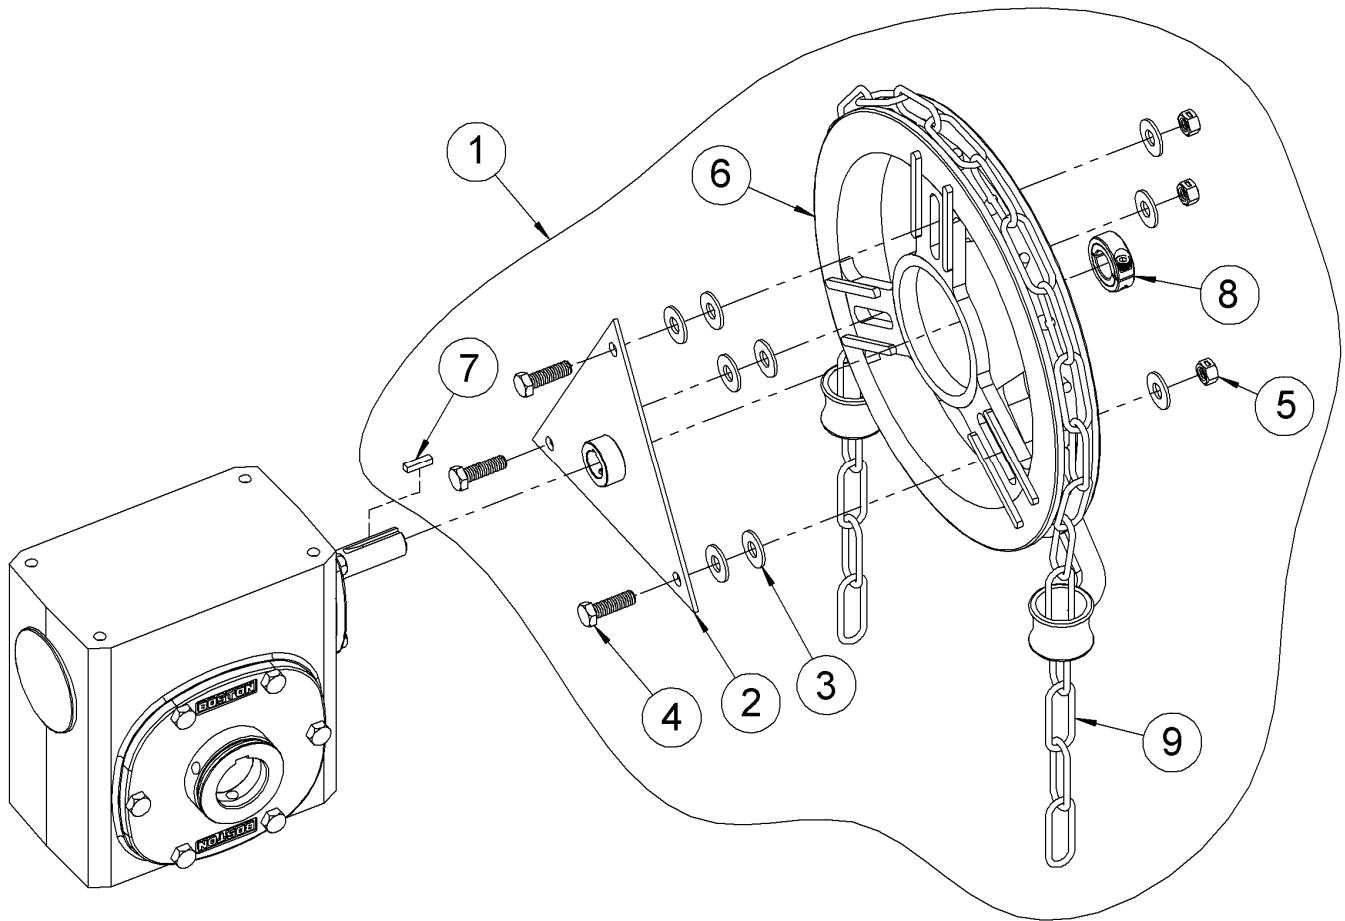

Kit 500KIT-P

Chain Wheel Kit for 185A-GR and 185G-GR

SN 0400 to 0519 (MMYY)

ITEM	QTY.	PART NUMBER	DESCRIPTION
1*	1	500KIT-P	KIT, CHAIN WHEEL, 185A-GR
2	1	3222-P	TRIANGLE WELD, 185GR
3	9	1166-P	WASHER, 3/8 USS 1" OD
4	3	535-P	3/8 - 16 X 1-1/4 HHCS GR 5
5	3	1169-P	3/8 - 16 REV HEX LOC NUT
6	1	500-P	CHAIN WHEEL W/ GUIDE 4/0 185GR
7	1	3191-P	KEY, SQUARE, 3/16 X 3/4"
8	1	2138-P	COLLAR, SINGLE SPLIT, 3/4"
9	1	2329-P	PULL CHAIN, 4/0 LOCK LINK, 13'

*Recommended spare parts