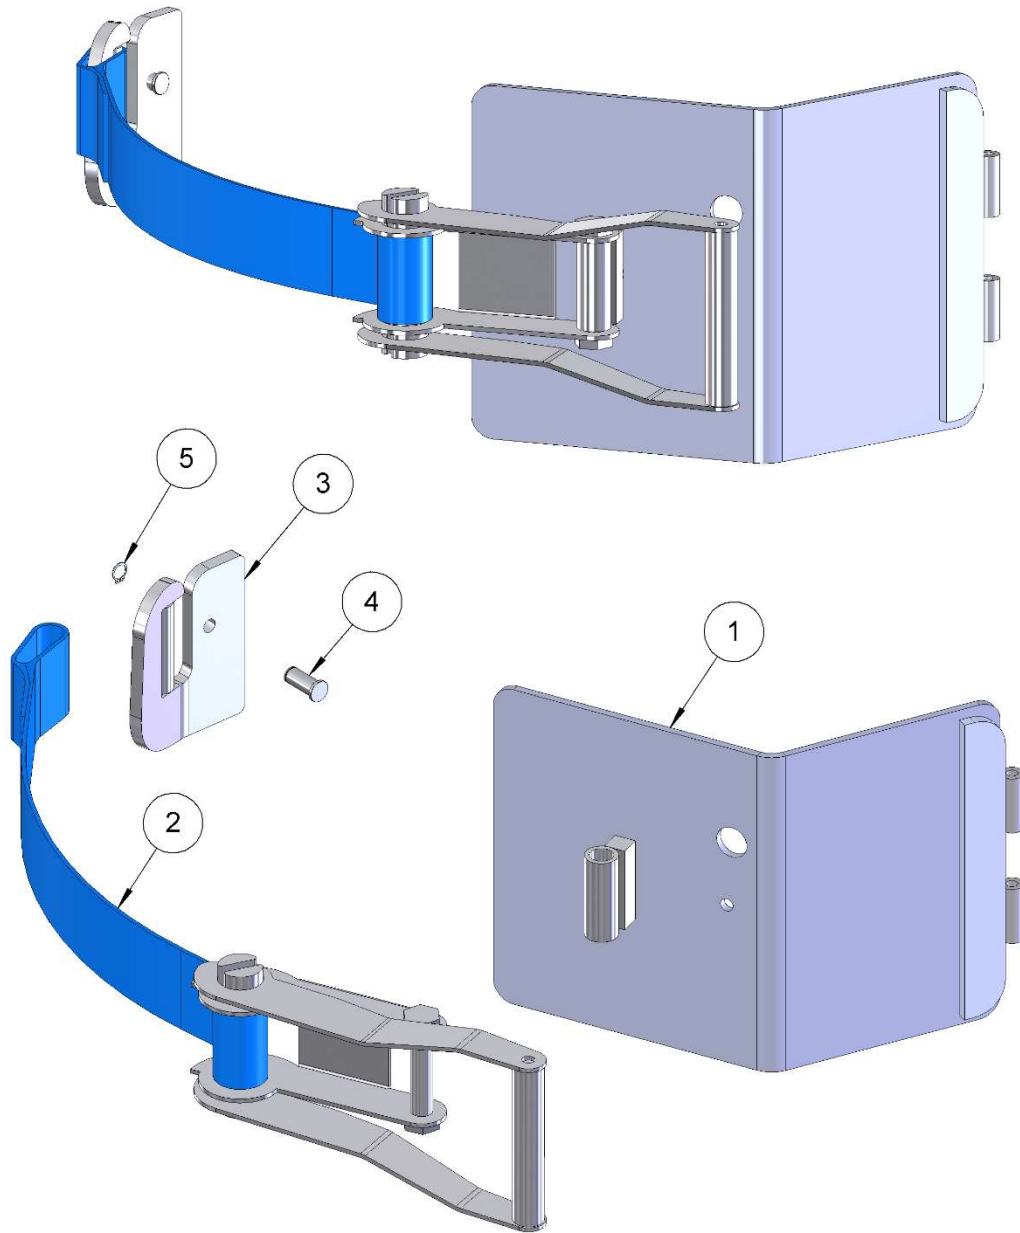

Kit 5115SS-P

Web Strap and Ratchet, Stainless Steel

SN 0613 to Current (MMYY) or 400000 to Current

ITEM	QTY.	PART NUMBER	DESCRIPTION
1	1	4847SS-P	RATCHET PLATE WELD, SS STRAP
2	1	4449SS-P	STRAP ASM W/ RATCHET, SS
3	1	5327WSS-P	CLEVIS WELD, WEB STRAP, SS
4	1	4172SS-P	PIN, CINCH CHAIN, SS, 5000SS-P
5	1	4744SS-P	SNAP RING, EXTERNAL, 3/8" SS