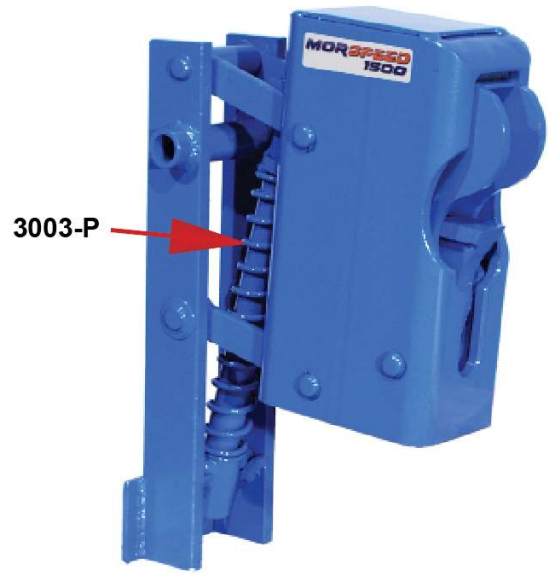

MORSPEED™ Head Internal Springs

| QTY. | PART NUMBER | DESCRIPTION |
|------|-------------|--------------------------------|
| 1 | 926-P | SPRING, MORSPEED, MEDIUM 2-3/4 |
| 1 | 2973-P | SPRING, MORSPEED, YELLOW |
| 1 | 3003-P | SPRING, COIL, BACK REST 4900-P |