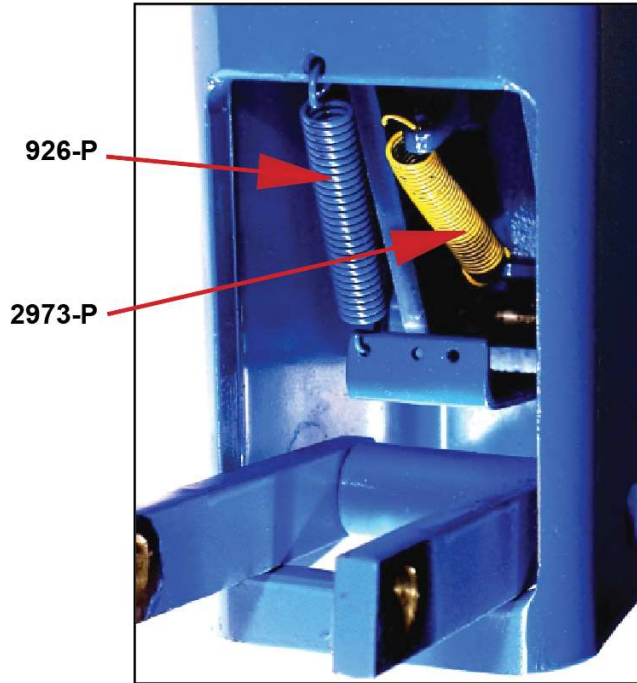

MORSPEED™ Head Internal Springs

| QTY. | PART NUMBER | DESCRIPTION |
|------|-------------|--------------------------------|
| 1 | 926-P | SPRING, MORSPEED, MEDIUM 2-3/4 |
| 1 | 2973-P | SPRING, MORSPEED, YELLOW |
| 1 | 3003-P | SPRING, COIL, BACK REST 4900-P |