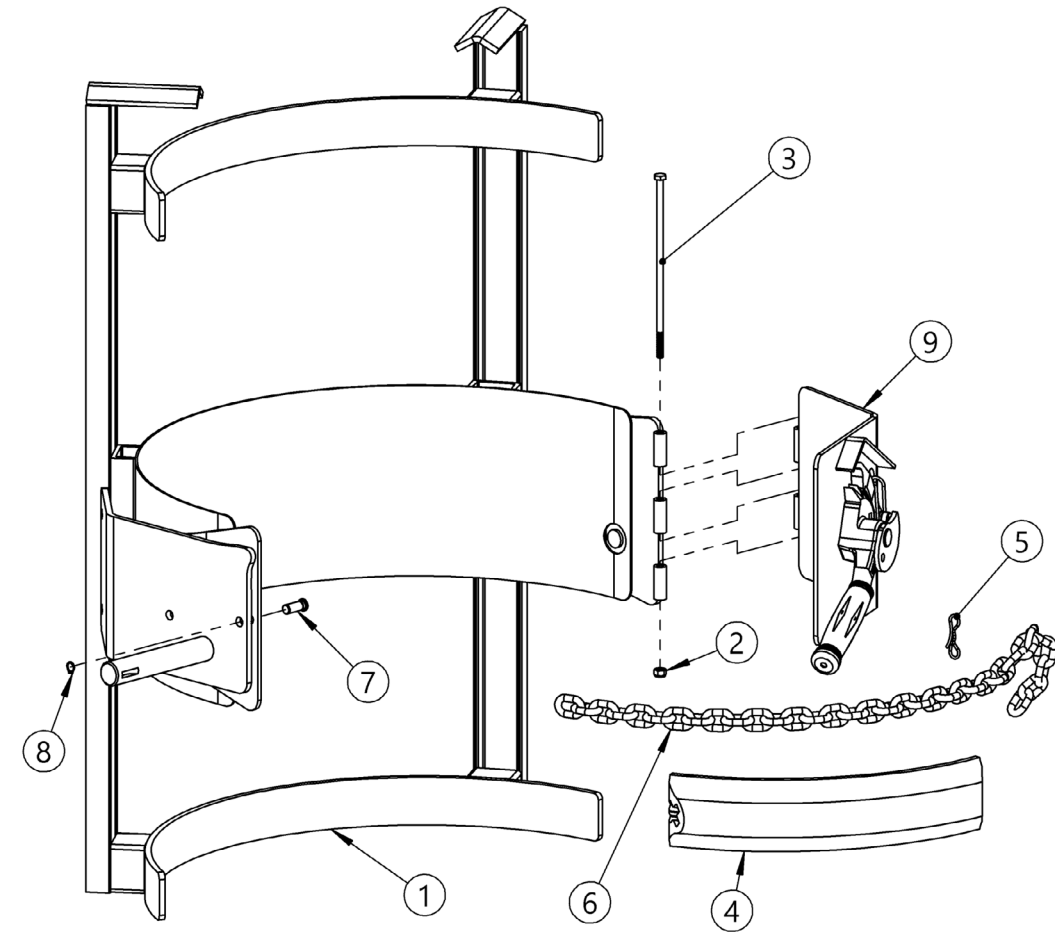

ITEM NO.	PART NUMBER	DESCRIPTION	QTY.
1	736SS-P	KEY, WOODRUFF, SIZE 15, T304SS	1
2	32SS-P	SPROCKET #40D 32T, 1" BORE, SS	1
3	30SS-P	SPROCKET #40D 16T, 1" BORE, SS	1
4	31SS-P	CHAIN, ROLLER, #40D SS	1
5	796SS-P	LINK, MASTER, #40D CHAIN SS	1
6	5862-P	SS SPUR GEAR 72T 1" BORE, KEY	1
7	5104SS-P	SHAFT, SPUR GEAR, 2 KEYWAY SS	1
8	6003SS-P	SS SNAP RING, 1" SPUR GEAR	1
9	6004SS-P	SS KEY, 1/4" X 3/4", SPUR GEAR	1
10	6005SS-P	SS KEY, 1/4" X 1", SPUR GEAR	1
11	29SS-P	SPACER, SPUR GEAR .15", SS	1
12	4372SS-P	SPACER, HD DRIVE SHAFT 1.4" SS	1
13	5863-P	GEAR, PINION, 7 TOOTH, SS	1
14	735SS-P	KEY, WOODRUFF, SIZE 9, T304SS	1
15	13SS-P	SPROCKET #35 36T, 3/4" BORE SS	1
16	15SS-P	COLLAR, 3/4" ID, SS	1
17	12SS-P	CHAIN, ROLLER, #35 SS	1
18	795SS-P	LINK, MASTER, #35 CHAIN SS	1
19	3755-P	SS SHAFT W/ SS 12T SPROCKET	1
20	1411SS-P	SPACER, SHAFT W/ 12T, SS	1
21	2553SS-P	COVER 1/3, SQ, 5 HOLE, HD SS	1
22	2554SS-P	COVER 1/3, SQ, 1 HOLE, HD SS	1
23	2557SS-P	COVER 1/3, SQ, NO HOLES, HD SS	1
24	2385SS-P	HHCS, 5/16-24 X 1/2, SS	2
25	193SS-P	SCREW, 12-14 X 3/4 TEK, SS	8
26	19-P	BEARING, 3/4" ID X 2-1/2"	1
27	18-P	BEARING, 1" ID X 2-1/2"	2
28	7-P	BEARING, 3/4" ID X 1-1/2"	1

**Parts List and Diagram for Morse Model KF-185S3-HD**  
Serial number 301861 to 302603

ITEM NO.	PART NUMBER	DESCRIPTION	QTY.
1	KF-4210-P	SADDLE WELD, MOR, SS	1
2	1518SS-P	NUT, 1/4-20 NYLON LOCK, SS	1
3	1296SS-P	HHCS, 1/4-20 X 7-1/2, SS	1
4	4414-P	COVER, CINCH CHAIN, FLEX PVC	1
5	4710-P	PIN, BOW TIE COTTER, MOR	1
6	4408-P	CHAIN, 9/32 CINCH, SS, 40 LINK	1
7	4172SS-P	PIN, CINCH CHAIN, 5000M-P	1
8	4744SS-P	SNAP RING, EXTERNAL, 3/8" SS	1
9	5597ASS-P	RATCHET HINGE CPT, MOR, SS R&P	1