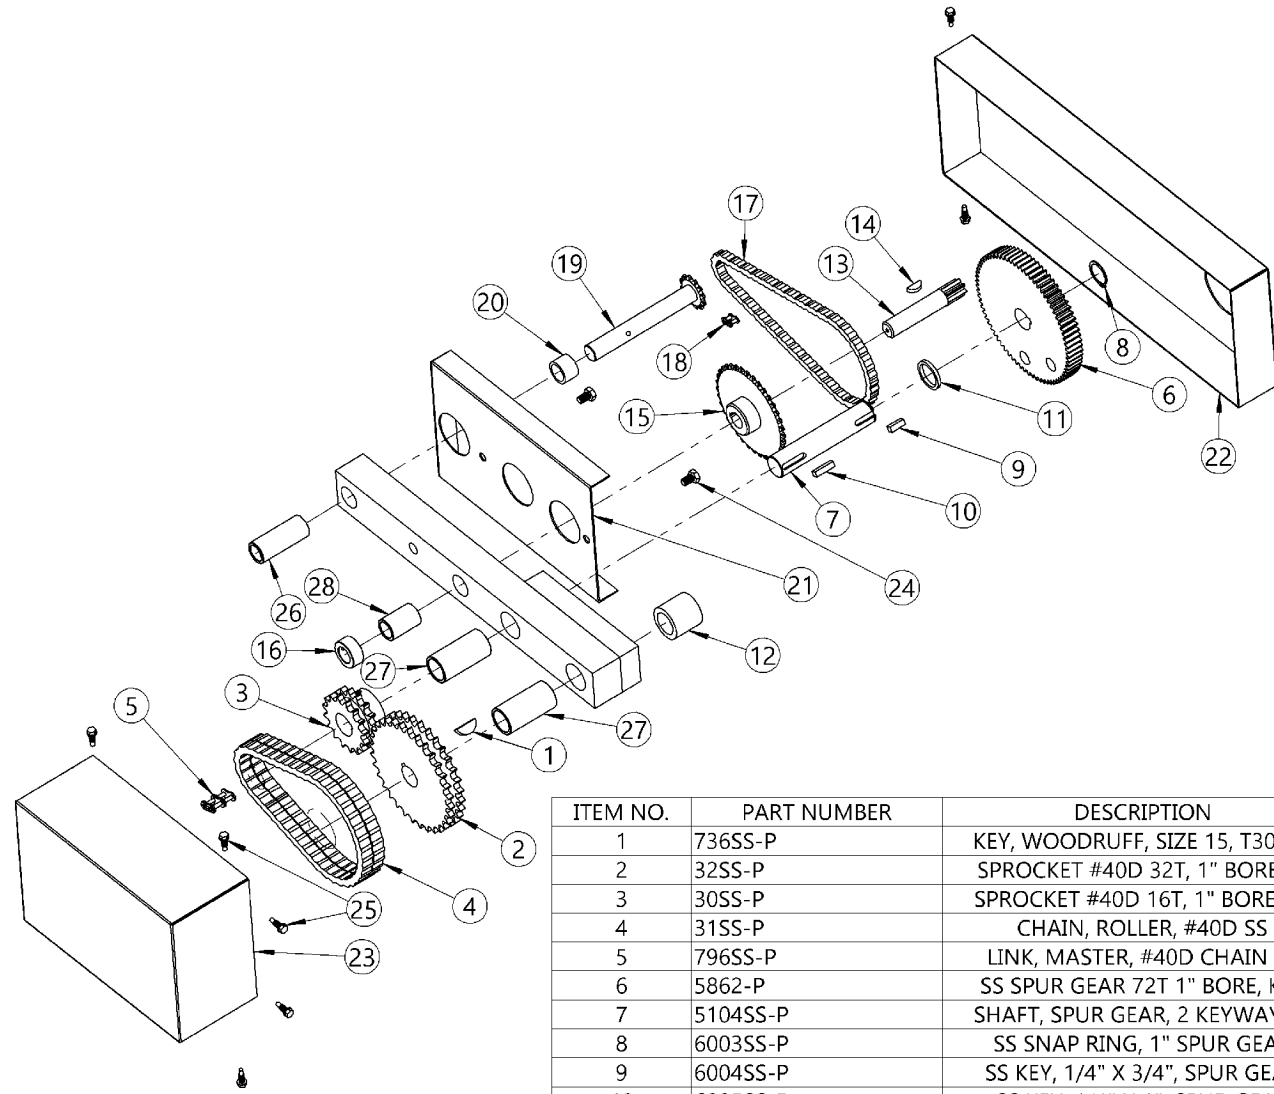

Parts List and Diagram for Morse Model KF-185S3-HD
Serial number 301861 to 302603

ITEM NO.	PART NUMBER	DESCRIPTION	QTY.
1	736SS-P	KEY, WOODRUFF, SIZE 15, T304SS	1
2	32SS-P	SPROCKET #40D 32T, 1" BORE, SS	1
3	30SS-P	SPROCKET #40D 16T, 1" BORE, SS	1
4	31SS-P	CHAIN, ROLLER, #40D SS	1
5	796SS-P	LINK, MASTER, #40D CHAIN SS	1
6	5862-P	SS SPUR GEAR 72T 1" BORE, KEY	1
7	5104SS-P	SHAFT, SPUR GEAR, 2 KEYWAY SS	1
8	6003SS-P	SS SNAP RING, 1" SPUR GEAR	1
9	6004SS-P	SS KEY, 1/4" X 3/4", SPUR GEAR	1
10	6005SS-P	SS KEY, 1/4" X 1", SPUR GEAR	1
11	29SS-P	SPACER, SPUR GEAR .15", SS	1
12	4372SS-P	SPACER, HD DRIVE SHAFT 1.4" SS	1
13	5863-P	GEAR, PINION, 7 TOOTH, SS	1
14	735SS-P	KEY, WOODRUFF, SIZE 9, T304SS	1
15	13SS-P	SPROCKET #35 36T, 3/4" BORE SS	1
16	15SS-P	COLLAR, 3/4" ID, SS	1
17	12SS-P	CHAIN, ROLLER, #35 SS	1
18	795SS-P	LINK, MASTER, #35 CHAIN SS	1
19	3755-P	SS SHAFT W/ SS 12T SPROCKET	1
20	1411SS-P	SPACER, SHAFT W/ 12T, SS	1
21	2553SS-P	COVER 1/3, SQ, 5 HOLE, HD SS	1
22	2554SS-P	COVER 1/3, SQ, 1 HOLE, HD SS	1
23	2557SS-P	COVER 1/3, SQ, NO HOLES, HD SS	1
24	2385SS-P	HHCS, 5/16-24 X 1/2, SS	2
25	193SS-P	SCREW, 12-14 X 3/4 TEK, SS	8
26	19-P	BEARING, 3/4" ID X 2-1/2"	1
27	18-P	BEARING, 1" ID X 2-1/2"	2
28	7-P	BEARING, 3/4" ID X 1-1/2"	1