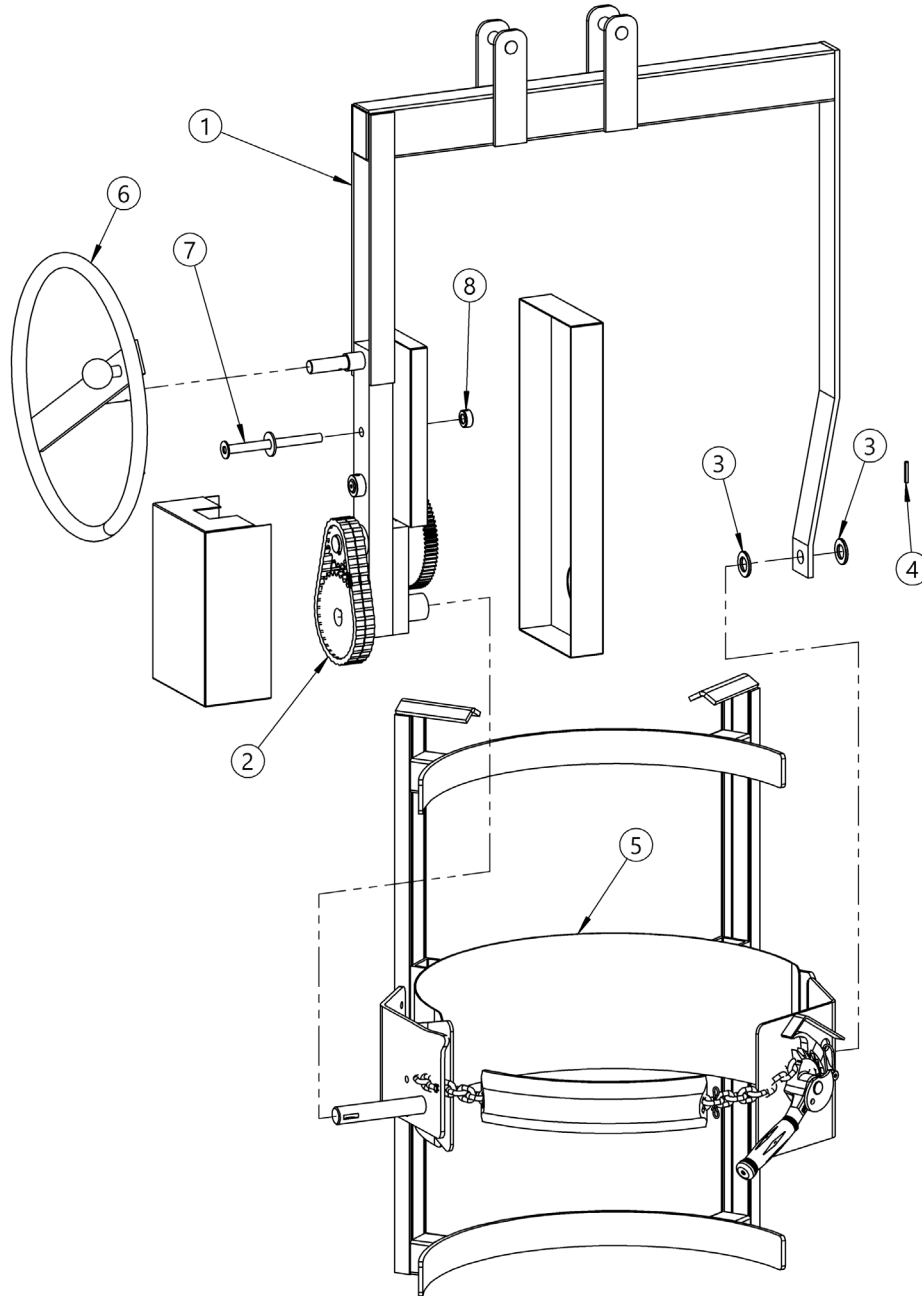

**Parts List and Diagram for Morse Model KF-185S3-HD**  
**Serial number 301861 to 302603**

ITEM NO.	PART NUMBER	DESCRIPTION	QTY.
1	KF-4503SS-P	OVERHEAD YOKE WELD 185A-HDSS	1
2	BOM-UHDSSS	POWER TRAIN, U, HD, SS GEARS	1
3	55SS-P	WASHER, 3/4 SAE FL 1-1/2 OD SS	2
4	64SS-P	ROLL PIN, 3/16 X 1-1/4, SS	2
5	KF-5000S3-P	SPL SADDLE ASM, KF	1
6	2685SS-P	HANDWHEEL, 16" SS, 3/4" BORE	1
7	101SS-P	STOP PIN, HANDWHEEL, 1/2", SS	1
8	1035SS-P	COLLAR, 1/2", SS	1

**Parts List and Diagram for Morse Model KF-185S3-HD**  
Serial number 301861 to 302603

ITEM NO.	PART NUMBER	DESCRIPTION	QTY.
1	KF-4210-P	SADDLE WELD, MOR, SS	1
2	1518SS-P	NUT, 1/4-20 NYLON LOCK, SS	1
3	1296SS-P	HHCS, 1/4-20 X 7-1/2, SS	1
4	4414-P	COVER, CINCH CHAIN, FLEX PVC	1
5	4710-P	PIN, BOW TIE COTTER, MOR	1
6	4408-P	CHAIN, 9/32 CINCH, SS, 40 LINK	1
7	4172SS-P	PIN, CINCH CHAIN, 5000M-P	1
8	4744SS-P	SNAP RING, EXTERNAL, 3/8" SS	1
9	5597ASS-P	RATCHET HINGE CPT, MOR, SS R&P	1