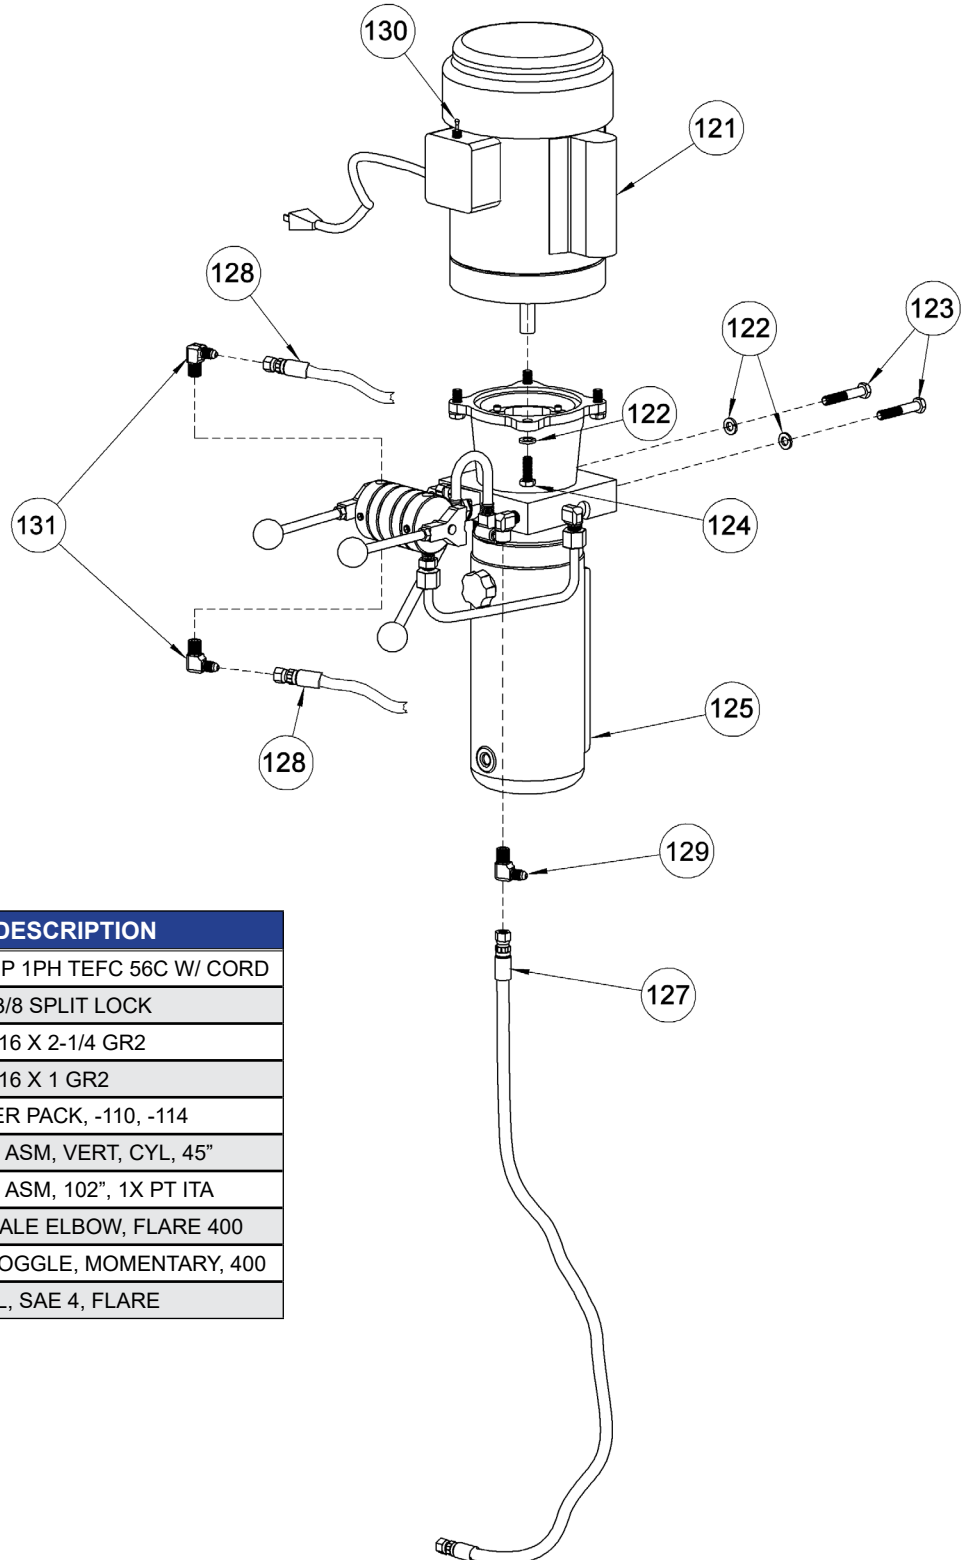

**Parts Diagram for AC Power Lift and Tilt Components  
Used on Morse Single-Stage 60" Lift Scale-Equipped Vertical-Lift Drum Pourers  
with serial number 400000 to \_\_\_\_\_**

ITEM	QTY.	PART #	DESCRIPTION
121	1	1062-P	MOTOR 1HP 1PH TEFC 56C W/ CORD
122	6	1474-P	WASHER, 3/8 SPLIT LOCK
123	2	82-P	HHCS, 3/8-16 X 2-1/4 GR2
124	4	1572-P	HHCS, 3/8-16 X 1 GR2
125	1	M4507-P	HYD POWER PACK, -110, -114
127	1	3573-P	HYD HOSE ASM, VERT, CYL, 45"
128	2	5905-P	HYD HOSE ASM, 102", 1X PT ITA
129	1	765-P	HYD FIT, MALE ELBOW, FLARE 400
130	1	3633-P	SWITCH, TOGGLE, MOMENTARY, 400
131	2	6648-P	HYD FIT, EL, SAE 4, FLARE