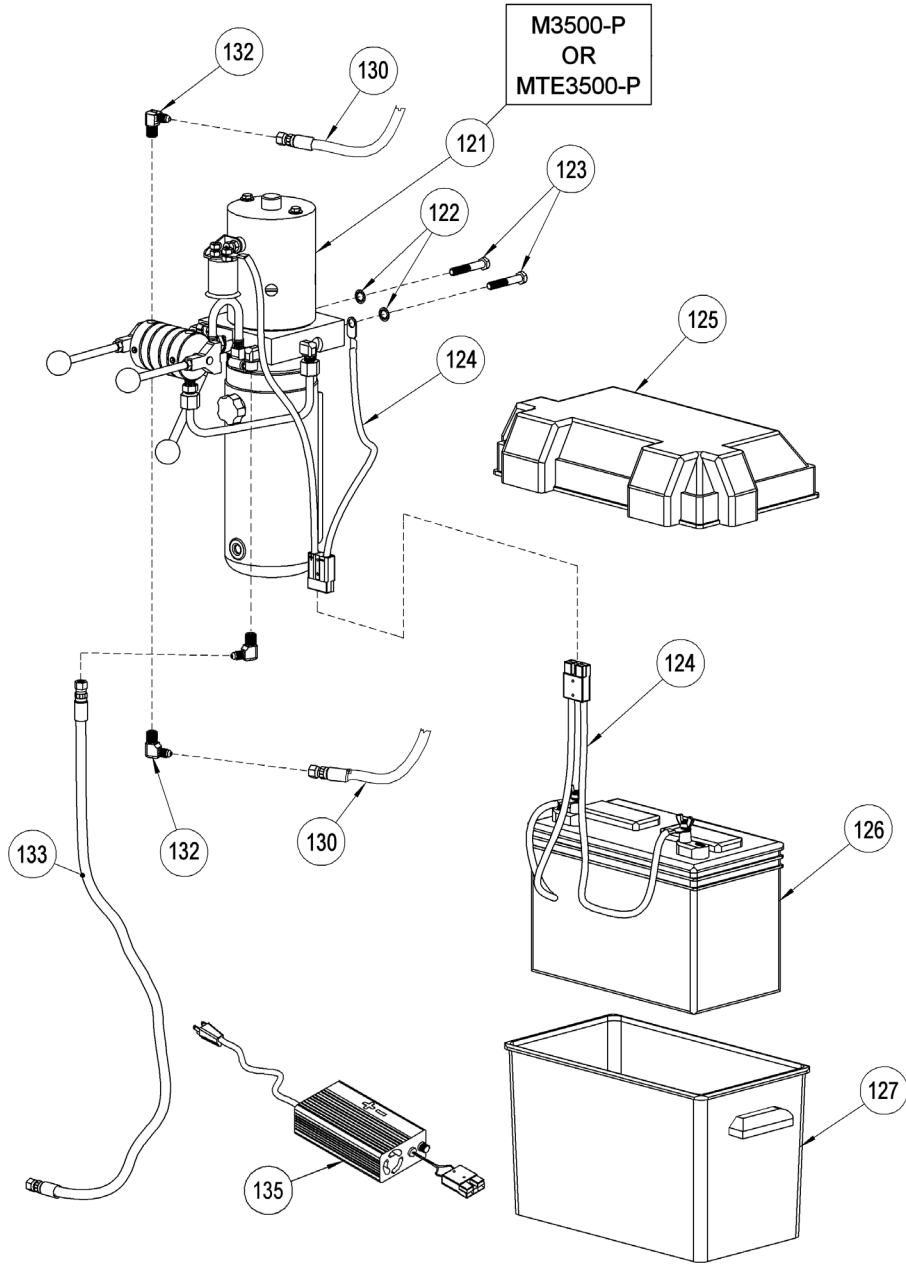

**Parts Diagram for DC Power Lift and Tilt Components**  
**Used on Morse Single-Stage 60" Lift Vertical-Lift Drum Pourers**  
**with serial # 262765 to 272463**

ITEM	QTY.	PART #	DESCRIPTION
121	1	M3500-P	HYD POWER PACK, -115
122	2	1474-P	WASHER, 3/8 SPLIT LOCK
123	2	82-P	HHCS, 3/8-16 X 2-1/4 GR2
124*	2	405-P	HARNESS, CABLE, 25/25, 500 600
125	1	1728-P	TOP, BATTERY BOX, 400, 285A-BP
126	1	388-P	BATTERY, 12V DC

ITEM	QTY.	PART #	DESCRIPTION
127	1	1729-P	BOTTOM, BATTERY BOX, 400
130	2	3571-P	HYD HOSE ASM, 1X PT, 132"
132	3	765-P	HYD FIT, MALE ELBOW, FLARE 400
133	1	3573-P	HYD HOSE ASM, VERT, CYL, 45"
135	1	391-P	CHARGER 12V 50HZ 60HZ 100-240V

\* Recommended spare parts