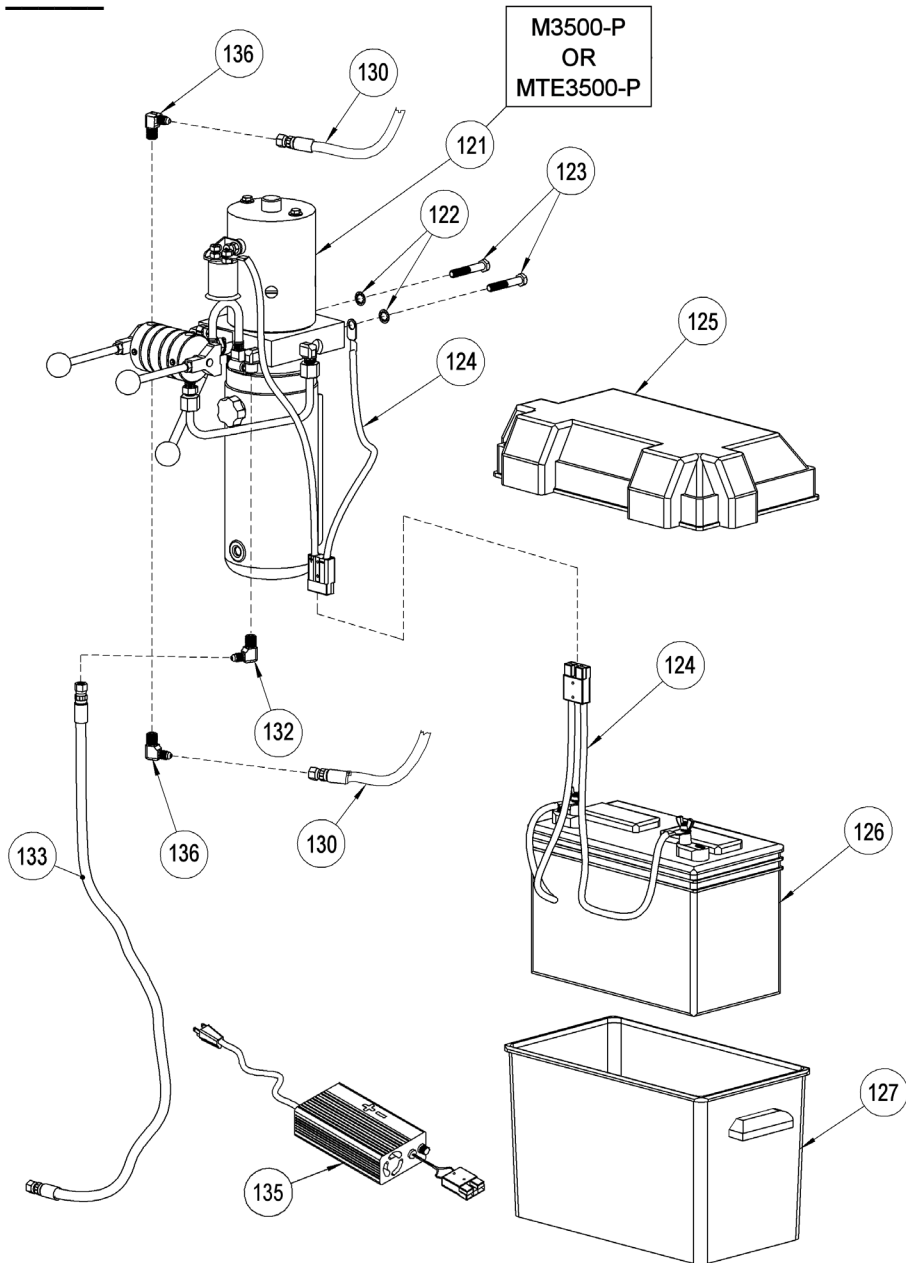

**Parts Diagram for DC Power Lift and Tilt Components**  
Used on Morse Model 515-N-115 Vertical-Lift Drum Pourer  
with serial # 400000 to \_\_\_\_\_

ITEM	QTY.	PART #	DESCRIPTION
121	1	M3500-P (SHOWN)	HYD POWER PACK, -115
121	1	MTE3500-P	HYD POWER PACK, -115 MTE
122	2	1474-P	WASHER, 3/8 SPLIT LOCK
123	2	82-P	HHCS, 3/8-16 X 2-1/4 GR2
124*	2	405-P	HARNESS, CABLE, 25/25, 500 600
125	1	1728-P	TOP, BATTERY BOX, 400, 285A-BP

ITEM	QTY.	PART #	DESCRIPTION
126	1	388-P	BATTERY, 12V DC
127	1	1729-P	BOTTOM, BATTERY BOX, 400
130	2	5905-P	HYD HOSE ASM, 102", 1X PT ITA
132	1	765-P	HYD FIT, MALE ELBOW, FLARE 400
133	1	3573-P	HYD HOSE ASM, VERT, CYL, 45"
135	1	391-P	CHARGER 12V 50HZ 60HZ 100-240V
136	2	6648-P	HYD FIT, EL, SAE 4, FLARE

\* Recommended spare parts