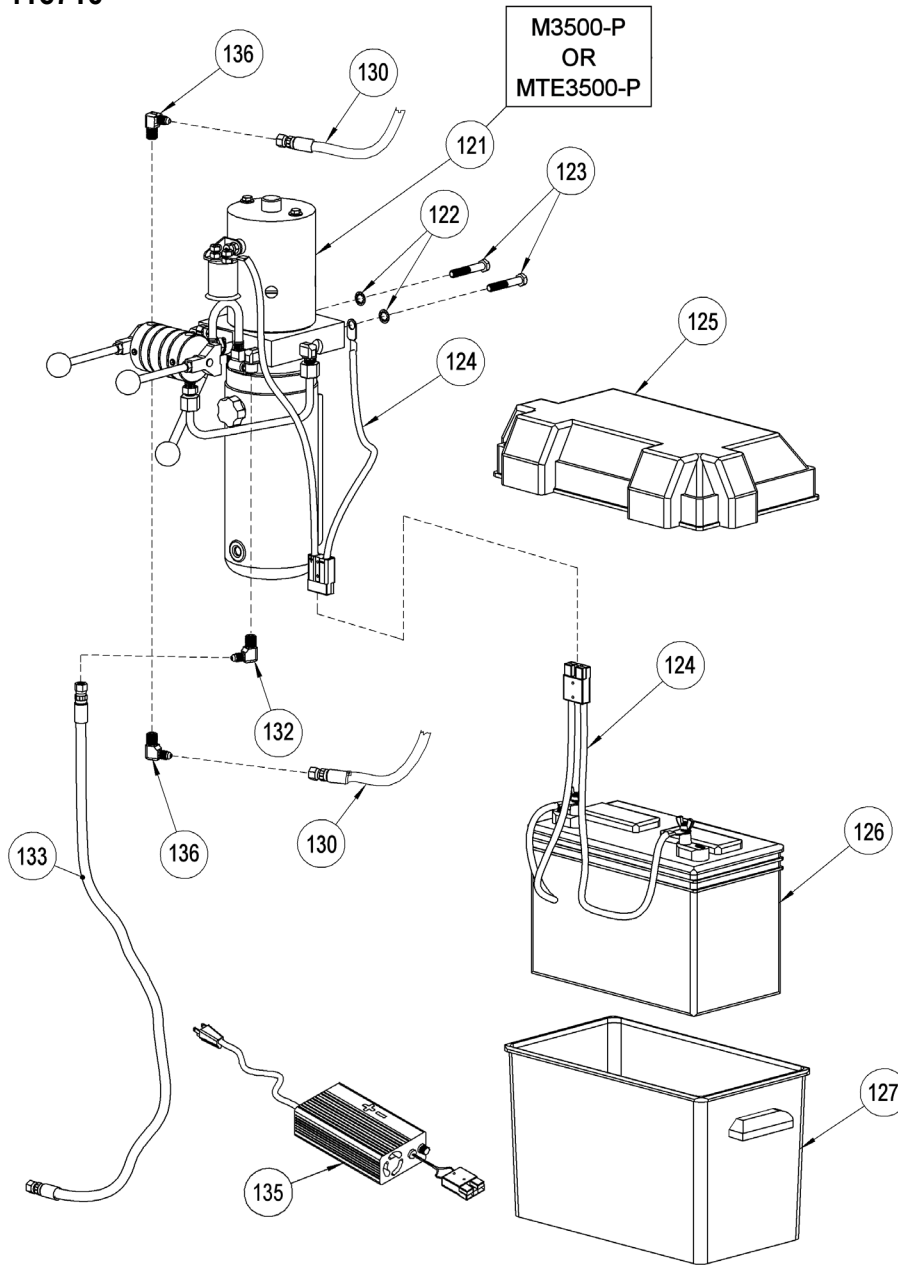

**Parts Diagram for DC Power Lift and Tilt Components**  
Used on Morse Model 515-N-115 Scale-Equipped Vertical-Lift Drum Pourer  
with serial # 400000 to 416710

ITEM	QTY.	PART #	DESCRIPTION
121	1	M3500-P (SHOWN)	HYD POWER PACK, -115
121	1	MTE3500-P	HYD POWER PACK, -115 MTE
122	2	1474-P	WASHER, 3/8 SPLIT LOCK
123	2	82-P	HHCS, 3/8-16 X 2-1/4 GR2
124*	2	405-P	HARNES, CABLE, 25/25, 500 600
125	1	1728-P	TOP, BATTERY BOX, 400, 285A-BP

ITEM	QTY.	PART #	DESCRIPTION
126	1	388-P	BATTERY, 12V DC
127	1	1729-P	BOTTOM, BATTERY BOX, 400
130	2	5905-P	HYD HOSE ASM, 102", 1X PT ITA
132	1	765-P	HYD FIT, MALE ELBOW, FLARE 400
133	1	3573-P	HYD HOSE ASM, VERT, CYL, 45"
135	1	391-P	CHARGER 12V 50HZ 60HZ 100-240V
136	2	6648-P	HYD FIT, EL, SAE 4, FLARE

\* Recommended spare parts