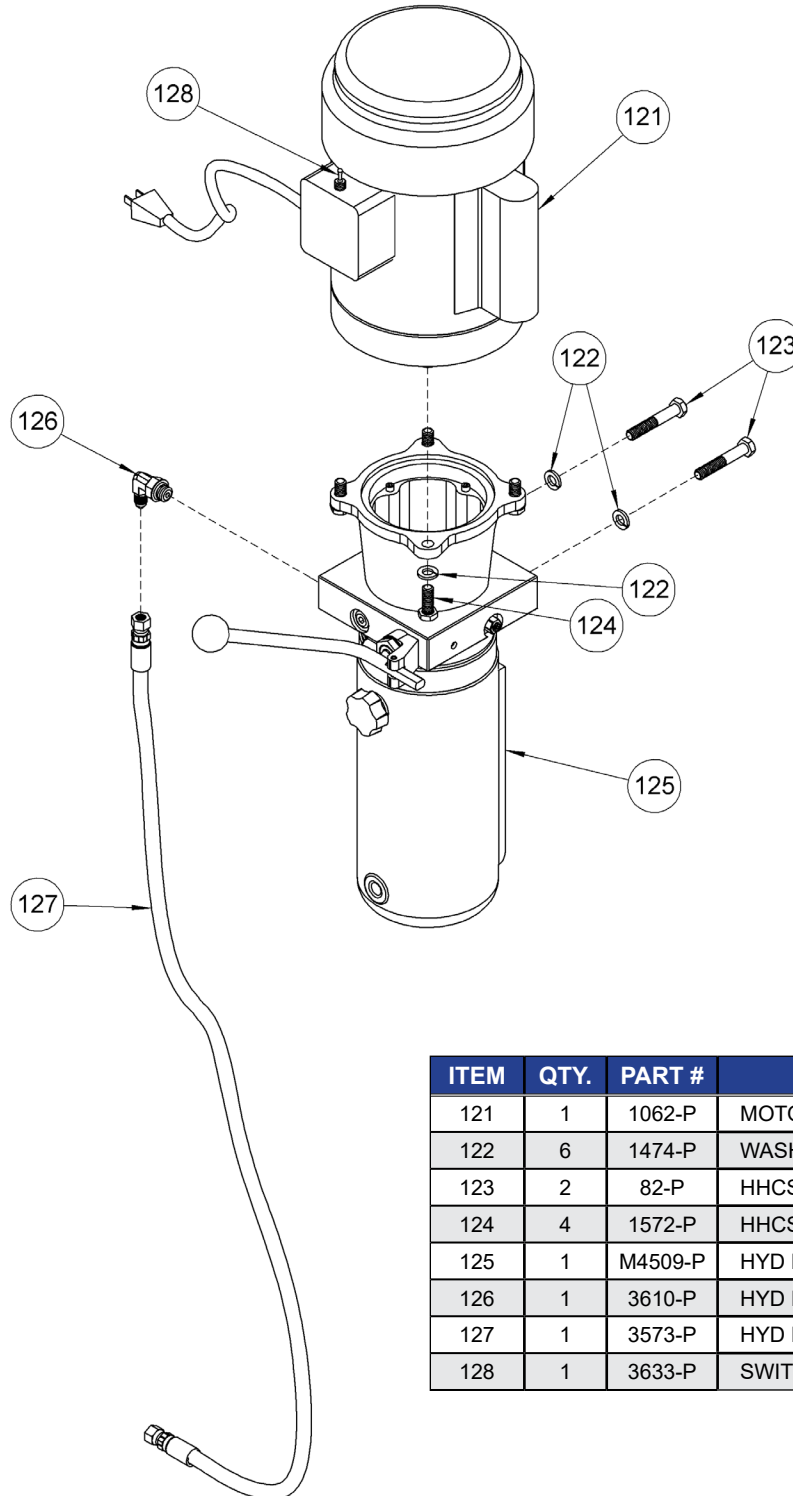

**Parts Diagram for AC Power Lift Components
Used on Morse Model 525-N-120 Two-Stage 106" Scale-Equipped Vertical-Lift Drum Pourer
with serial # 258625 to _____**

ITEM	QTY.	PART #	DESCRIPTION
121	1	1062-P	MOTOR 1HP 1PH TEFC 56C W/ CORD
122	6	1474-P	WASHER, 3/8 SPLIT LOCK
123	2	82-P	HHCS, 3/8-16 X 2-1/4 GR2
124	4	1572-P	HHCS, 3/8-16 X 1 GR2
125	1	M4509-P	HYD POWER PACK, -120, -124
126	1	3610-P	HYD FIT, MALE ELBOW, SAE
127	1	3573-P	HYD HOSE ASM, VERT, CYL, 45"
128	1	3633-P	SWITCH, TOGGLE, MOMENTARY, 400