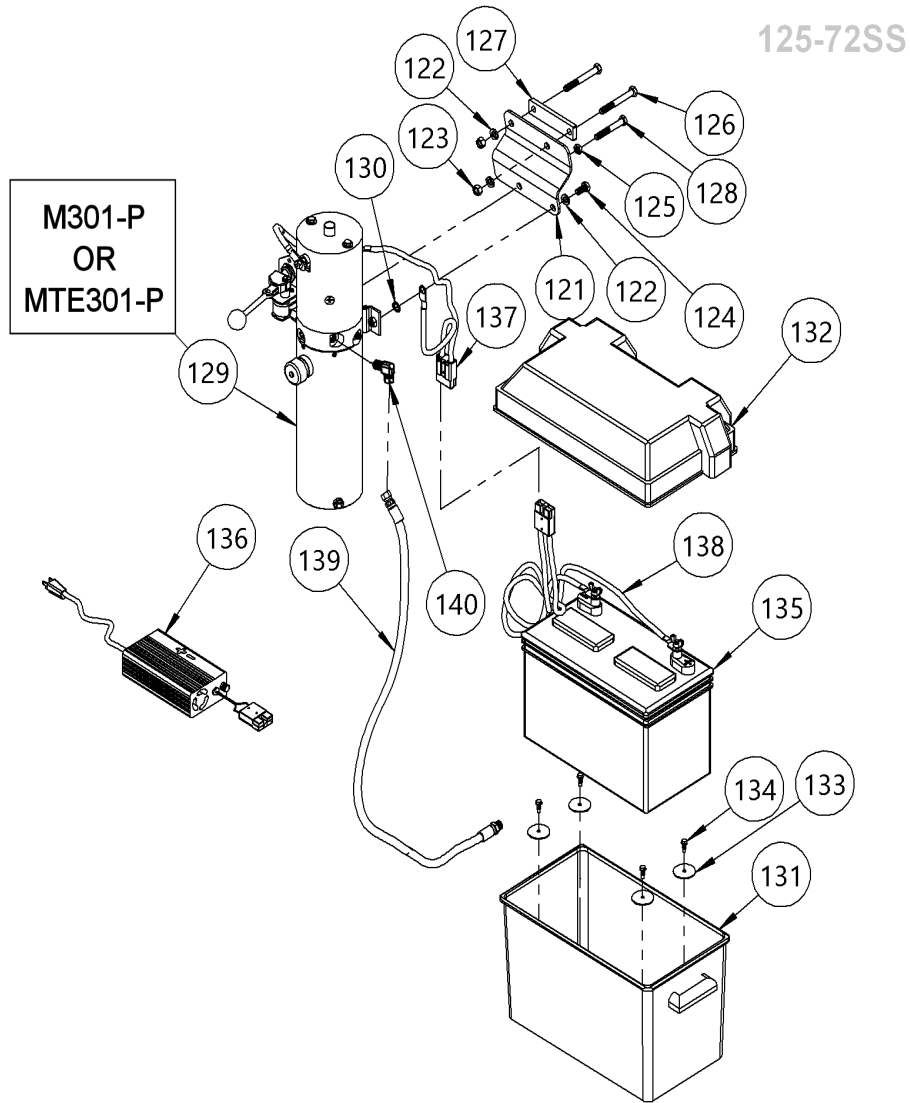

Parts List and Diagram for Morse Option # 125-72SS DC Power Lift and Manual Tilt  
Used on Morse 72" Lift Stainless Steel Hydra-Lift Drum Pourers  
with 6-digit serial number 400000 to \_\_\_\_\_  
with 4-digit serial number 0217 to \_\_\_\_ (MMYY)

### IMPORTANT NOTE

4-Digit serial numbers are simply the month & year of manufacture

Example: 0802 is August 2002

ITEM	PART#	DESCRIPTION	QTY.
121	3643SS-P	MOUNT, POWER PUMP, 400, SS	1
122	1474SS-P	WASHER, 3/8 SPLIT LOCK, SS	3
123	3981SS-P	NUT, 3/8-16 NYLON LOCK, SS	2
124	1657SS-P	HHCS, 3/8-16 X 3/4 SS	1
125	1165SS-P	NUT, 3/8-16 JAM SS	1
126	1521SS-P	HHCS, 3/8-16 X 3, SS	2
127	5848SS-P	BACK BRACKET, PUMP MOUNT, SS	1
128	1315SS-P	HHCS, 3/8-16 X 2-3/4 SS	1
129	<b>M301-P (SHOWN)</b>	<b>HYD POWER PACK, -125</b>	1
129	<b>MTE301-P</b>	<b>HYD POWER PACK, -125 MTE</b>	1
130	1739-P	WASHER 3/8 INTERNAL TOOTH LOCK	1

ITEM	PART#	DESCRIPTION	QTY.
131	1729-P	** BOTTOM, BATTERY BOX, 400 BP	1
132	1728-P	** TOP, BATTERY BOX, 400, BP	1
133	4168-P	WASHER, 7/32, 1-1/2 OD, FENDER	4
134	193-P	SCREW, TEK, 12-14 X 3/4 3 PT	4
135	388-P	BATTERY, 12V DC	1
136	391-P	CHARGER 12V 50HZ 60HZ 100-240V	1
137	404-P	HARNESS, PUMP CABLE, 20/20	1
138	403-P	HARNESS, BATTERY CABLE, 20/30	1
139	3689-P	HYD HOSE ASM, 31"	1
140	765-P	HYD FIT, MALE ELBOW, FLARE 400	1