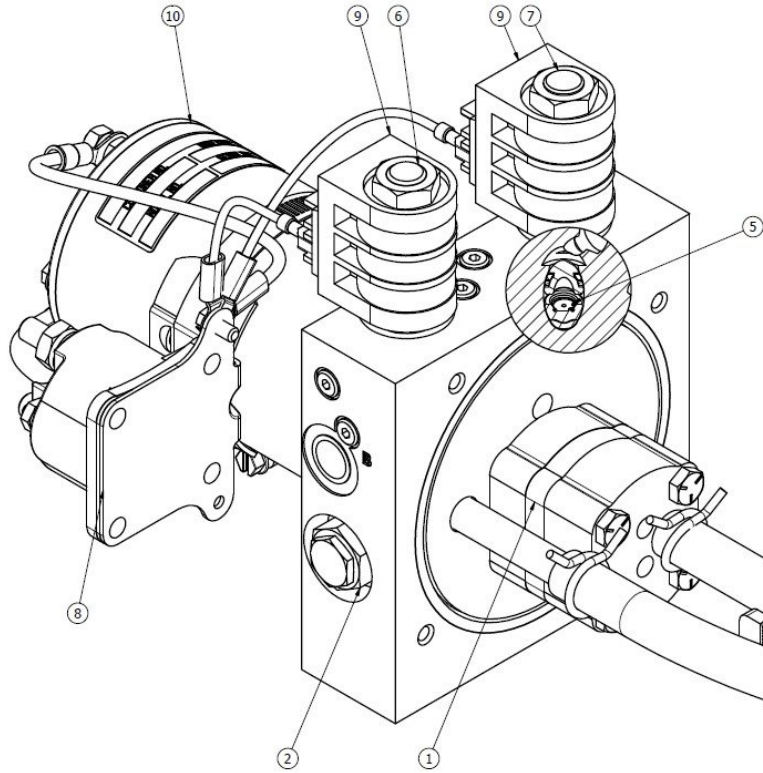

Part # MTE3551-P Hydraulic Power Pack, 12V DC, MTE

ITEM	QTY	PART NO.	DESCRIPTION
1	1	12501305-P	PUMP ASSEMBLY, 103, NO RV
2	1	10901535-P	RELIEF VALVE ASSEMBLY
3	1	12401245-P	RESERVOIR KIT
4	1	37201040-P	FILTER, ROUND PLASTIC
5	1	38500271-P	FLOW CONTROL (0.79 GPM)
6	1	38502307-P	VALVE, 2P4W,3/4-16, PQ-S4A-00
7	1	38502314-P	VALVE 2P2W NC DELTA
8	1	39002136-P	12 V.D.C. SOLENOID START SWITCH
9	2	39002303-P	COIL, PDS-12
10	1	39200520-P	MOTOR 12 VOLT D.C. BI-ROT. MAN-O
11	1	69420023-P	BREATHER, MTE