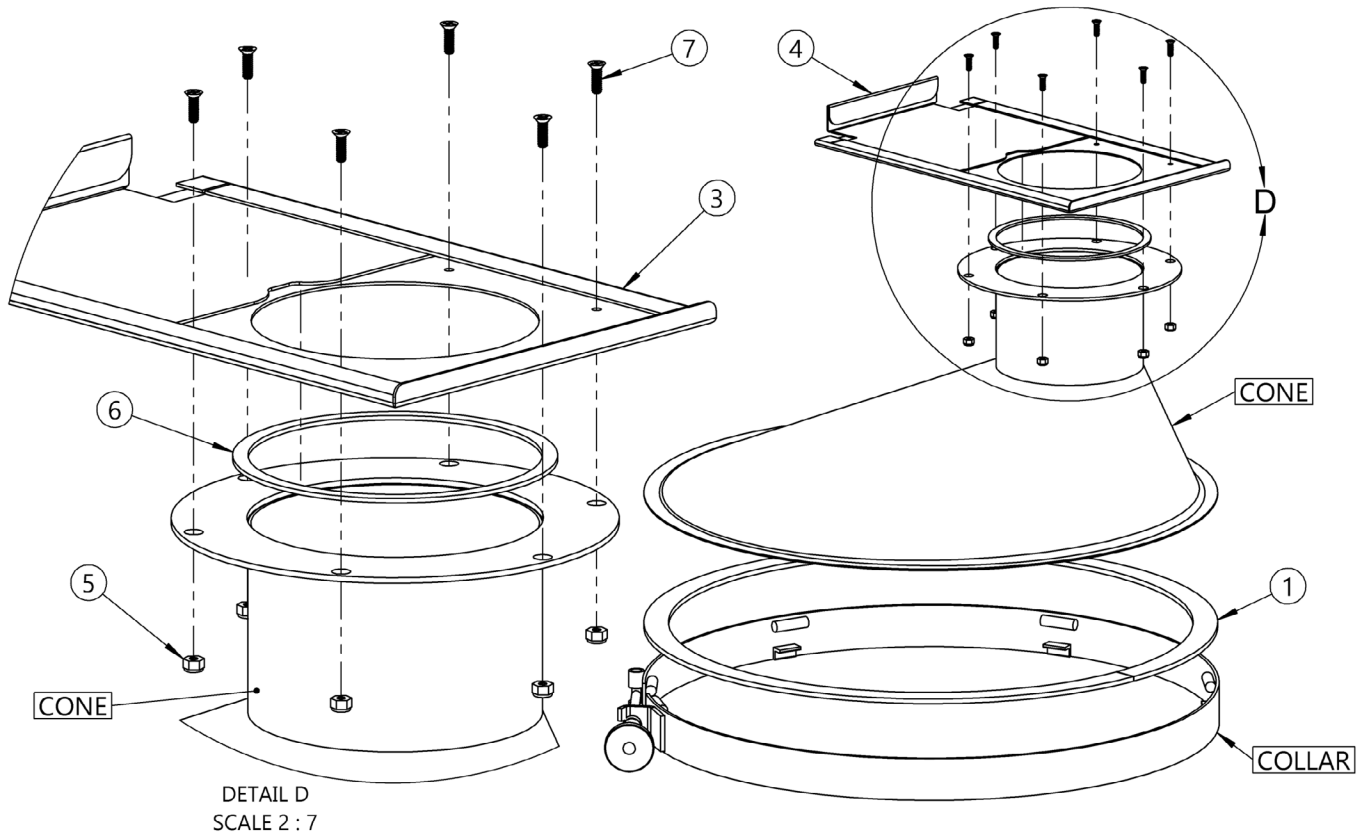

Installation of Slide Gate onto Valve Flange of Morse Drum Cone

ITEM NO.	PART NUMBER	DESCRIPTION	QTY.
1	3602-P	GASKET, NEOPRENE, 23" ID CONE	1
2	SG	KIT, 6" SLIDE GATE VALVE	1
3	3548-P	HOUSING, SLIDE GATE	1
4	3547-P	SLIDE GATE, CONE	1
5	1869SS-P	NUT, 10-24 NYLON LOCK, SS	6
6	6339-P	GASKET, NEOPRENE, 6"	1
7	248SS-P	FHMS, 10-24 X 5/8, SS	6