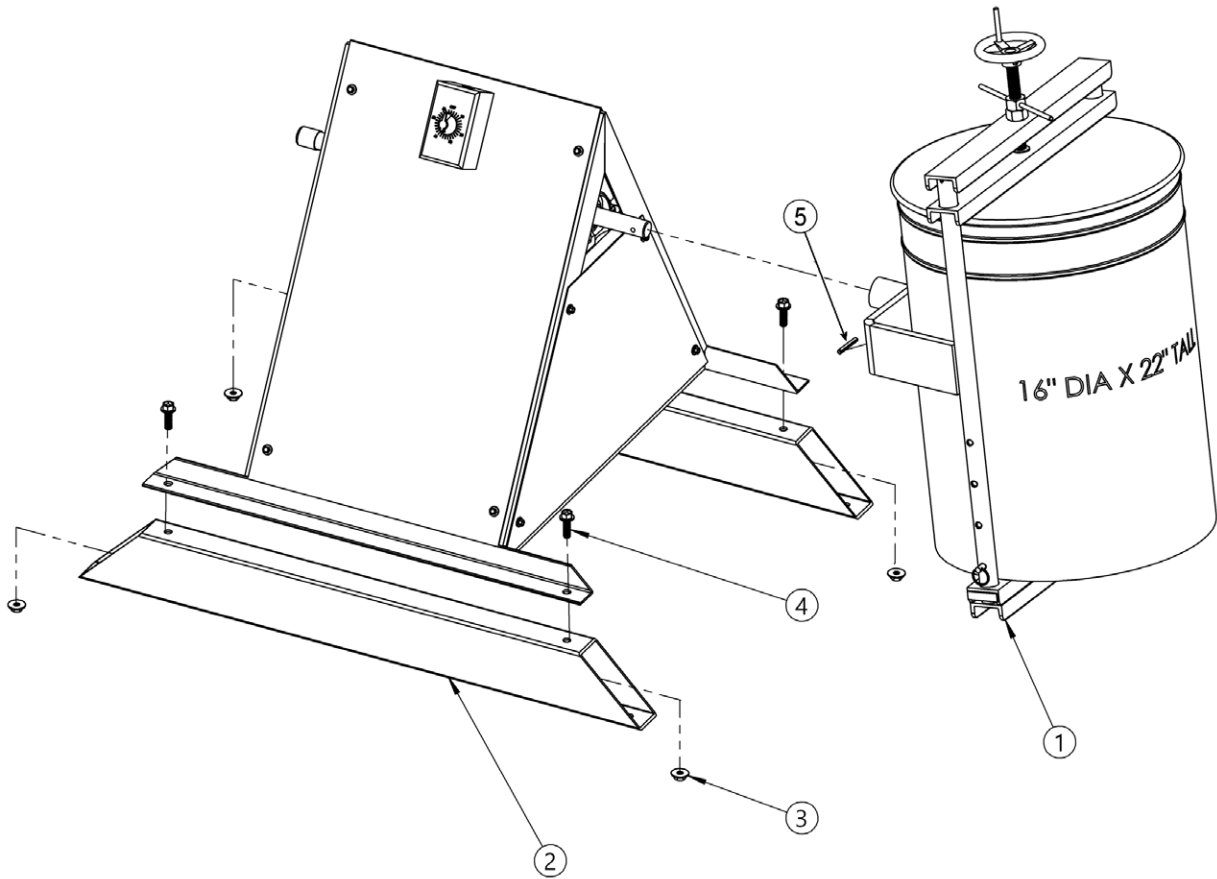

**Parts List and Diagram for Morse Kit # XLC-1-305
As sold from June 2018 to _____**

Install on 1-305 Series Single Can Tumbler

to mix a can with:

- Up to 16" (40.6 cm) diameter
- 11" to 22" (28 to 55.9 cm) tall

ITEM NO.	PART NUMBER	DESCRIPTION	QTY.
1	6030CPT-P	CAN HOLDER CPT, 305 XL	1
2	6279-P	TUBE, 4 X 2, 305 BASE	2
3	4002-P	NUT, 3/8-16 WHIZ LOCK	4
4	4003-P	BOLT, 3/8-16 X 1-1/4 WHIZ	4
5	2434-P	ROLL PIN, 1/4 X 2"	1