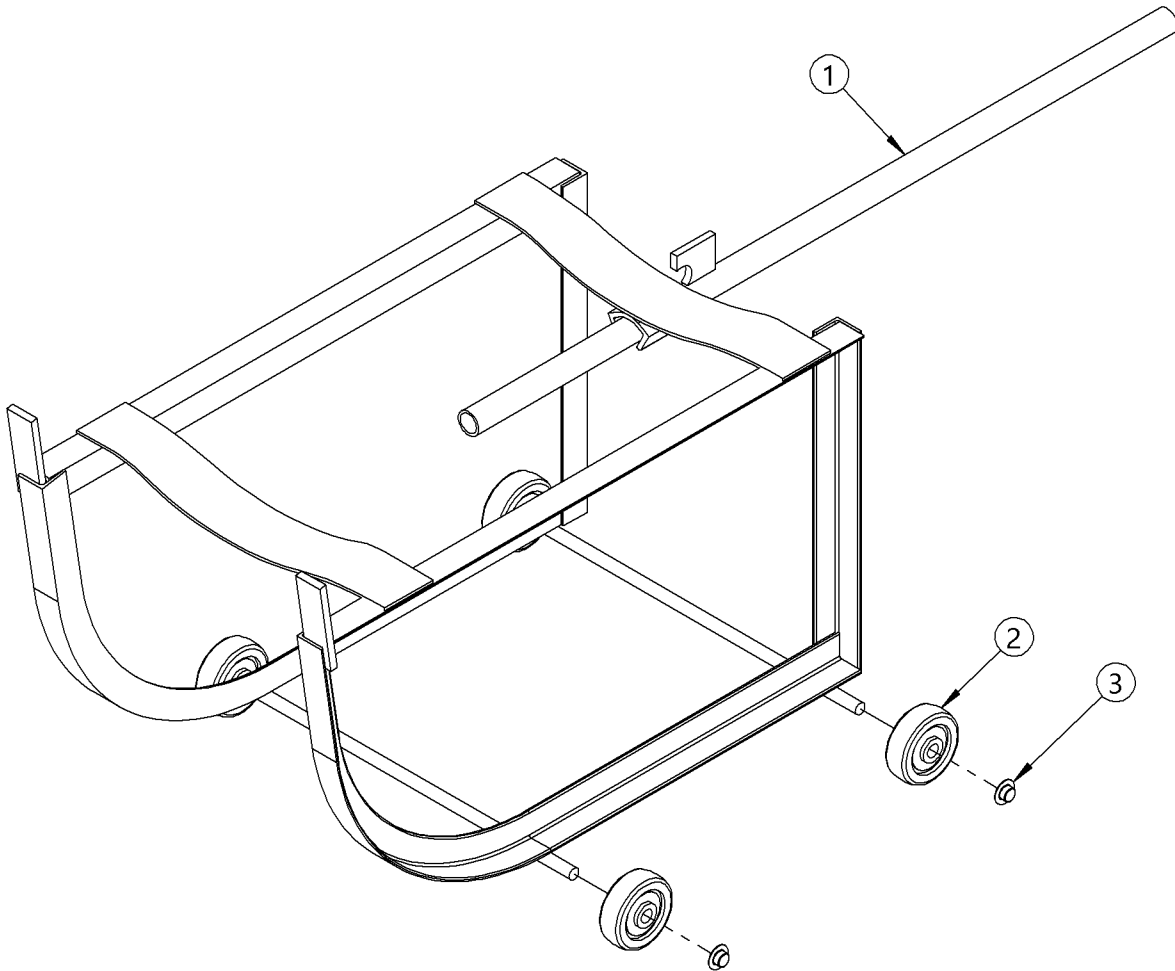

Parts Diagram of Morse Model 36 Drum Cradle

ITEM NO.	PART NUMBER	DESCRIPTION	QTY.
1	1064-P	TIPPING LEVER, 36	1
2	210-P	WHEEL, MORTUF 3" X 1/2"BORE 36	4
3	715-P	CAP, HUB, PUSH-ON, 1/2"	4

WARNING: This product can expose you to chemicals including barium sulfate, cobalt, titanium dioxide, and 2-methylimidazole, which are known to the State of California to cause cancer, and bisphenol-A, which is known to the State of California to cause birth defects or other reproductive harm.
 For more information go to www.P65Warnings.ca.gov