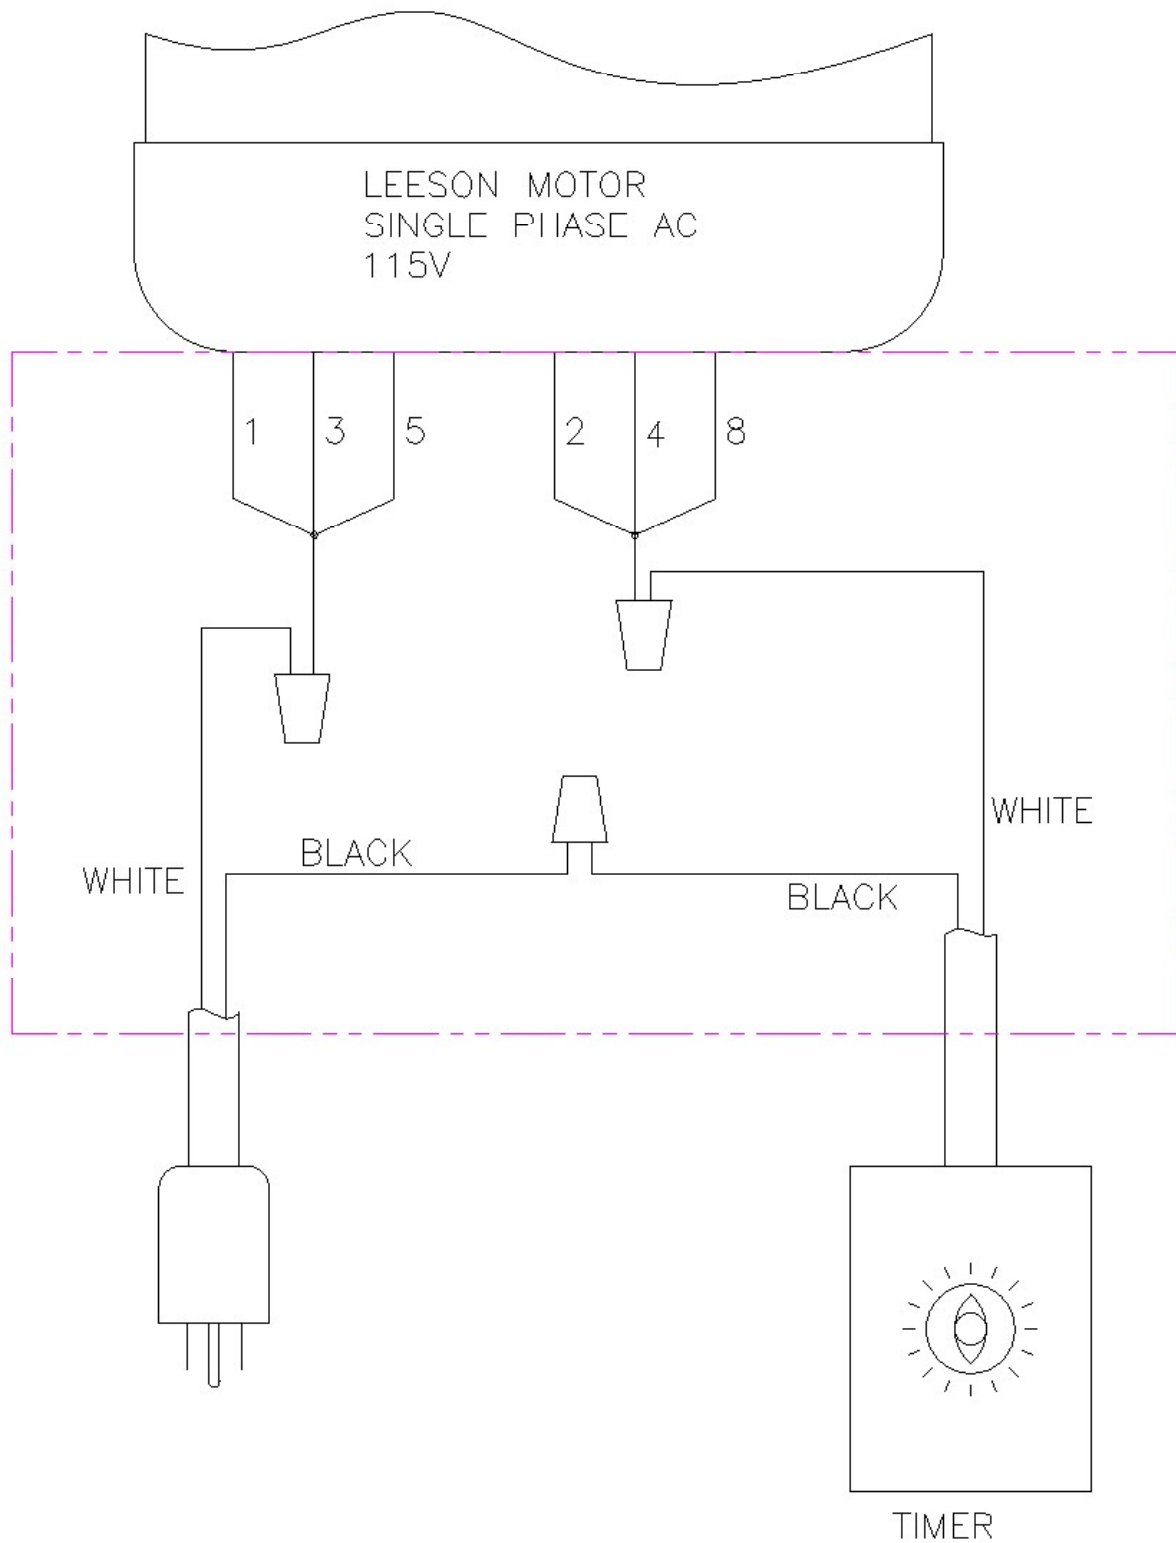

305 SERIES, SINGLE PHASE 115V CONNECTION DIAGRAM  
 MORSE P/N 960L-1-P: LEESON MOTOR (102014.00)

			 <b>103 KUHN RD.                  SYRACUSE, NY 13205</b>	
				THIS DOCUMENT, AND THE DESIGNS IT DESCRIBES, ARE PROPERTY OF MORSE MFG. CO. AND ARE NOT TO BE REPRODUCED OR USED IN ANY WAY DETRIMENTAL TO THE INTERESTS OF MORSE MFG. CO.
REVISION	EFFECTIVE DATE	INITIALS		
TITLE: 305-1 WIRE DIAGRAM		UNLESS OTHERWISE SPECIFIED FRACTIONS ± 1/32 .XXX ± .005 ANGLES ± 1° .XX ± .02 * = STOCK SIZE	DRAWN BY: RCM SCALE: NA	DATE: 01-25-22 PAGE:
PART #:		PART FOR: 305		