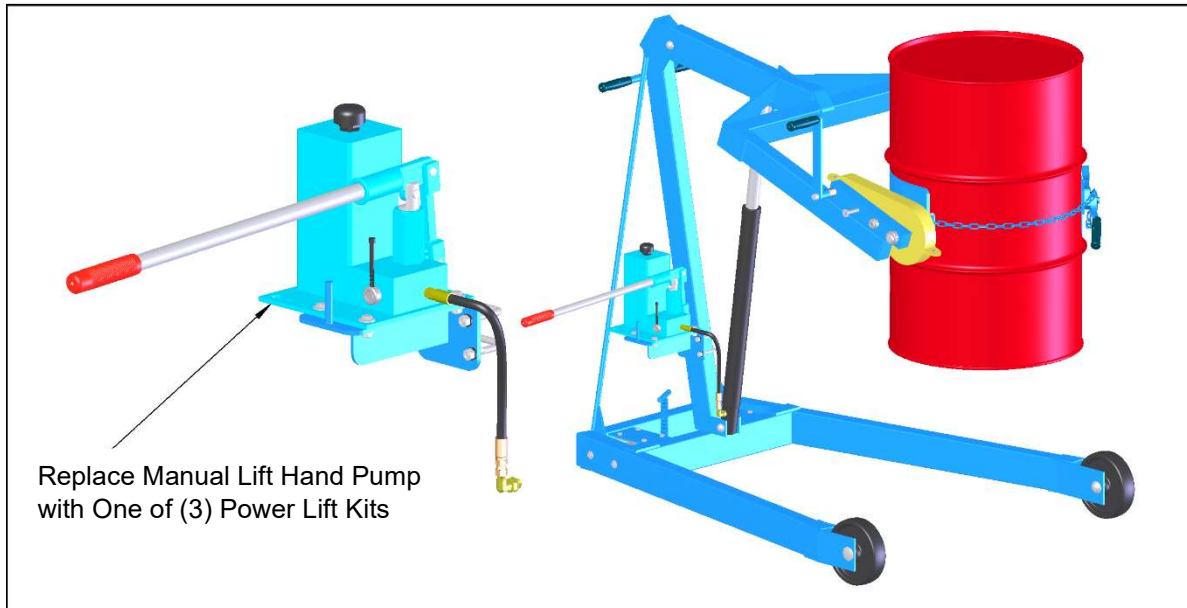

## Conversion Kits

Convert Manual Lift 400 Series to Power Lift  
SN 0885 to Current (MMYY) or 315000 to Current

AC Power Lift Kit

DC Power Lift Kit

Air Power Lift Kit

## Conversion Kits

Convert Manual Lift 400 Series to Power Lift

SN 0885 to Current (MMYY) or 315000 to Current

MODEL	Serial Range	Kit to Convert Manual Lift to AC Power Lift	Kit to Convert Manual Lift to DC Power Lift	Kit to Convert Manual Lift to Air Power Lift
400A-60 or 400A-72	0885 to ____	O-120FILC	O-125FILC	O-124FILC
	0000 to 0785	O-120FI	O-125FI	O-124FI
400A-96	0804 to ____	O-120FILC-96	O-125FILC-96	O-124FILC-96
	0885 to 0704	O-120FILC	O-125FILC	O-124FILC
	0000 to 0785	O-120FI	O-125FI	O-124FI