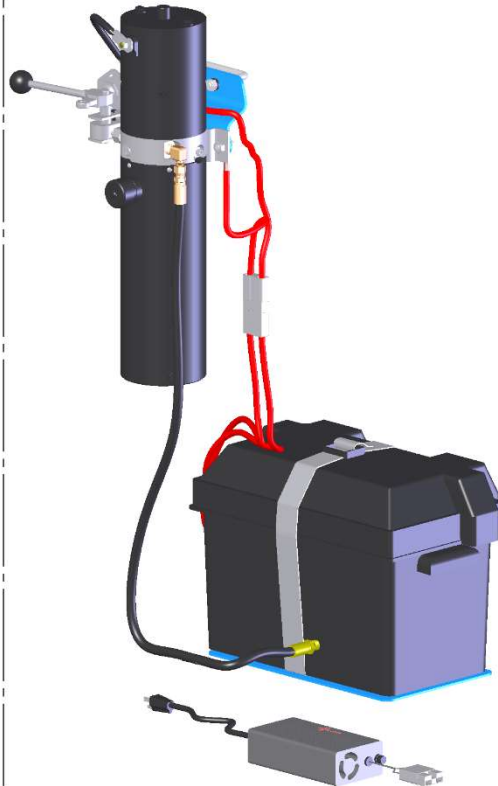

## Conversion Kits

Convert Manual Lift 400 Series to Power Lift  
SN 0885 to Current (MMYY) or 315000 to Current

AC Power Lift Kit

DC Power Lift Kit

Air Power Lift Kit

## Conversion Kits

Convert Manual Lift 400 Series to Power Lift

SN 0885 to Current (MMYY) or 315000 to Current

MODEL	Serial Range	Kit to Convert Manual Lift to AC Power Lift	Kit to Convert Manual Lift to DC Power Lift	Kit to Convert Manual Lift to Air Power Lift
400A-60 or 400A-72	0885 to ____	O-120FILC	O-125FILC	O-124FILC
	0000 to 0785	O-120FI	O-125FI	O-124FI
400A-96	0804 to ____	O-120FILC-96	O-125FILC-96	O-124FILC-96
	0885 to 0704	O-120FILC	O-125FILC	O-124FILC
	0000 to 0785	O-120FI	O-125FI	O-124FI