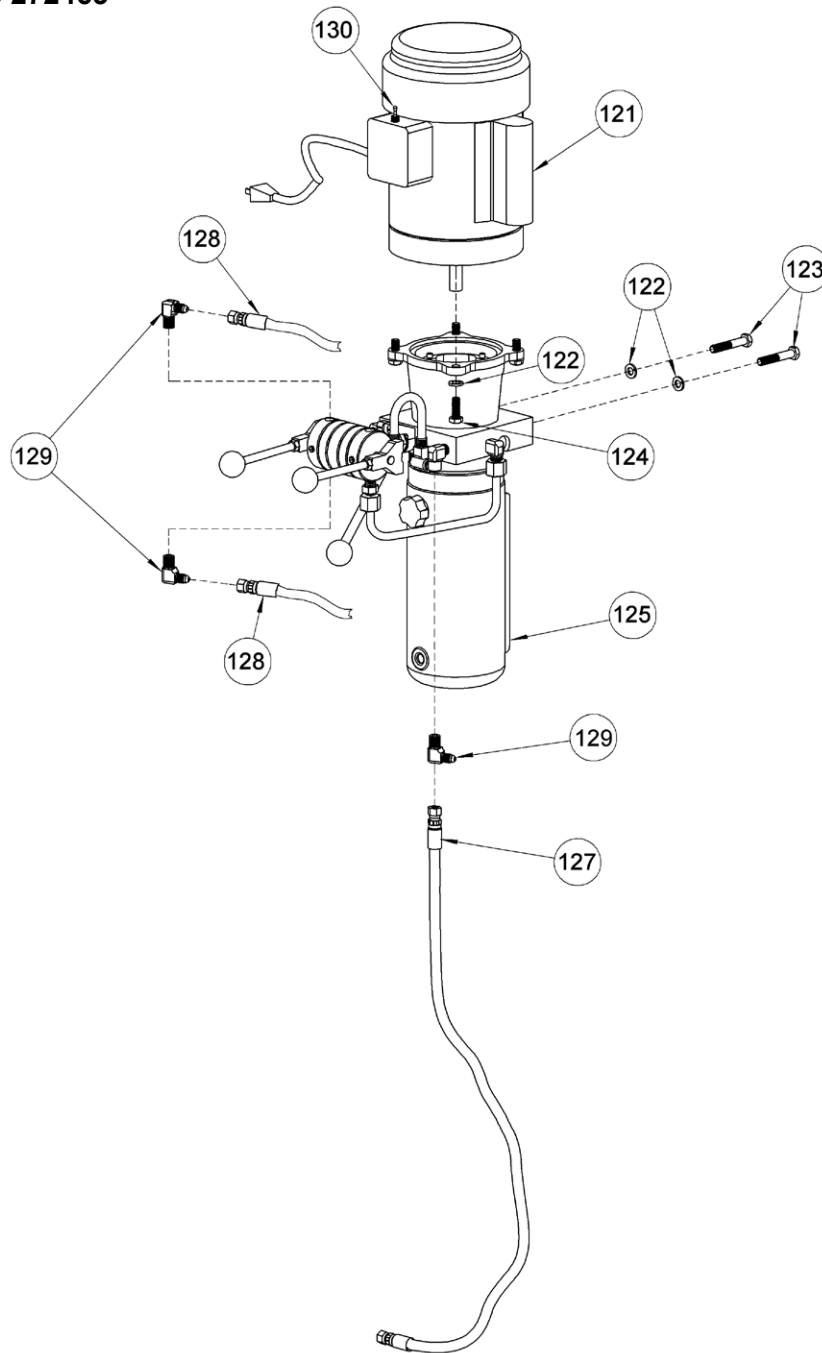

**Parts List and Diagram for Morse Option # 110-510 AC Power Lift and Tilt**  
**Used on Morse Single-Stage 60" Lift Vertical-Lift Drum Pourers**  
**with serial # 255858 to 272463**

ITEM	QTY.	PART #	DESCRIPTION
121	1	1062-P	MOTOR 1HP 1PH TEFC 56C W/ CORD
122	6	1474-P	WASHER, 3/8 SPLIT LOCK
123	2	82-P	HHCS, 3/8-16 X 2-1/4 GR2
124	4	1572-P	HHCS, 3/8-16 X 1 GR2
125	1	M4507-P	HYD POWER PACK, -110, -114

ITEM	QTY.	PART #	DESCRIPTION
127	1	3573-P	HYD HOSE ASM, VERT, CYL, 45"
128	2	3571-P	HYD HOSE ASM, 1X PT, 132"
129	3	765-P	HYD FIT, MALE ELBOW, FLARE 400
130	1	3633-P	SWITCH, TOGGLE, MOMENTARY, 400