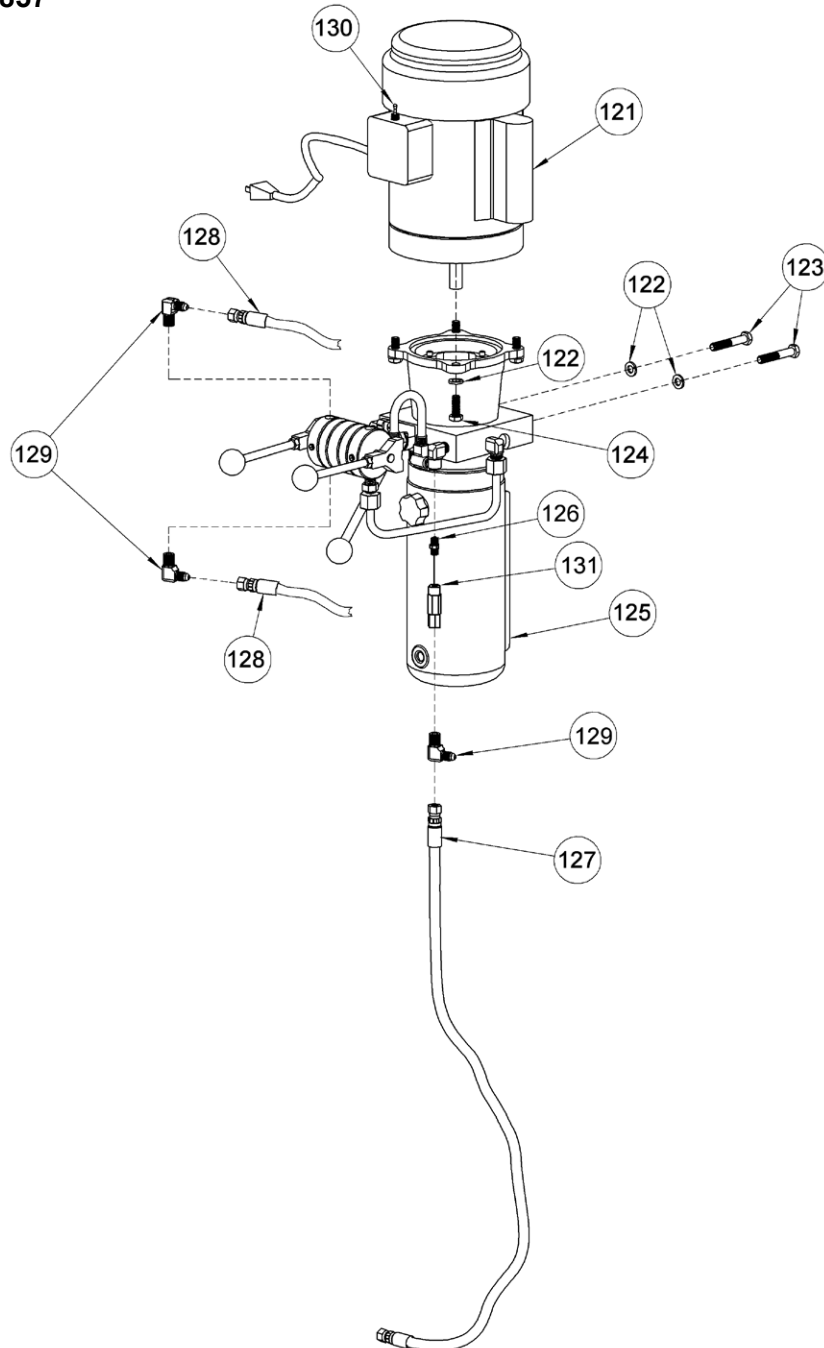

Parts List and Diagram for Morse Option # 110-515 AC Power Lift and Tilt
Used on Morse Single-Stage 60" Lift Vertical-Lift Drum Pourers
with serial # 203700 to 255857

ITEM	QTY.	PART #	DESCRIPTION
121	1	1062-P	MOTOR 1HP 1PH TEFC 56C W/ CORD
122	6	1474-P	WASHER, 3/8 SPLIT LOCK
123	2	82-P	HHCS, 3/8-16 X 2-1/4 GR2
124	4	1572-P	HHCS, 3/8-16 X 1 GR2
125	1	M4507-P	HYD POWER PACK, -110, -114
126	1	1108-P	HYD FIT, PIPE NIPPLE, 1/4

ITEM	QTY.	PART #	DESCRIPTION
127	1	3573-P	HYD HOSE ASM, VERT, CYL, 45"
128	2	3571-P	HYD HOSE ASM, 1X PT, 132"
129	3	765-P	HYD FIT, MALE ELBOW, FLARE 400
130	1	3633-P	SWITCH, TOGGLE, MOMENTARY, 400
131	1	3833-P	VALVE, P.C. FLOW CONT 1.25 GPM