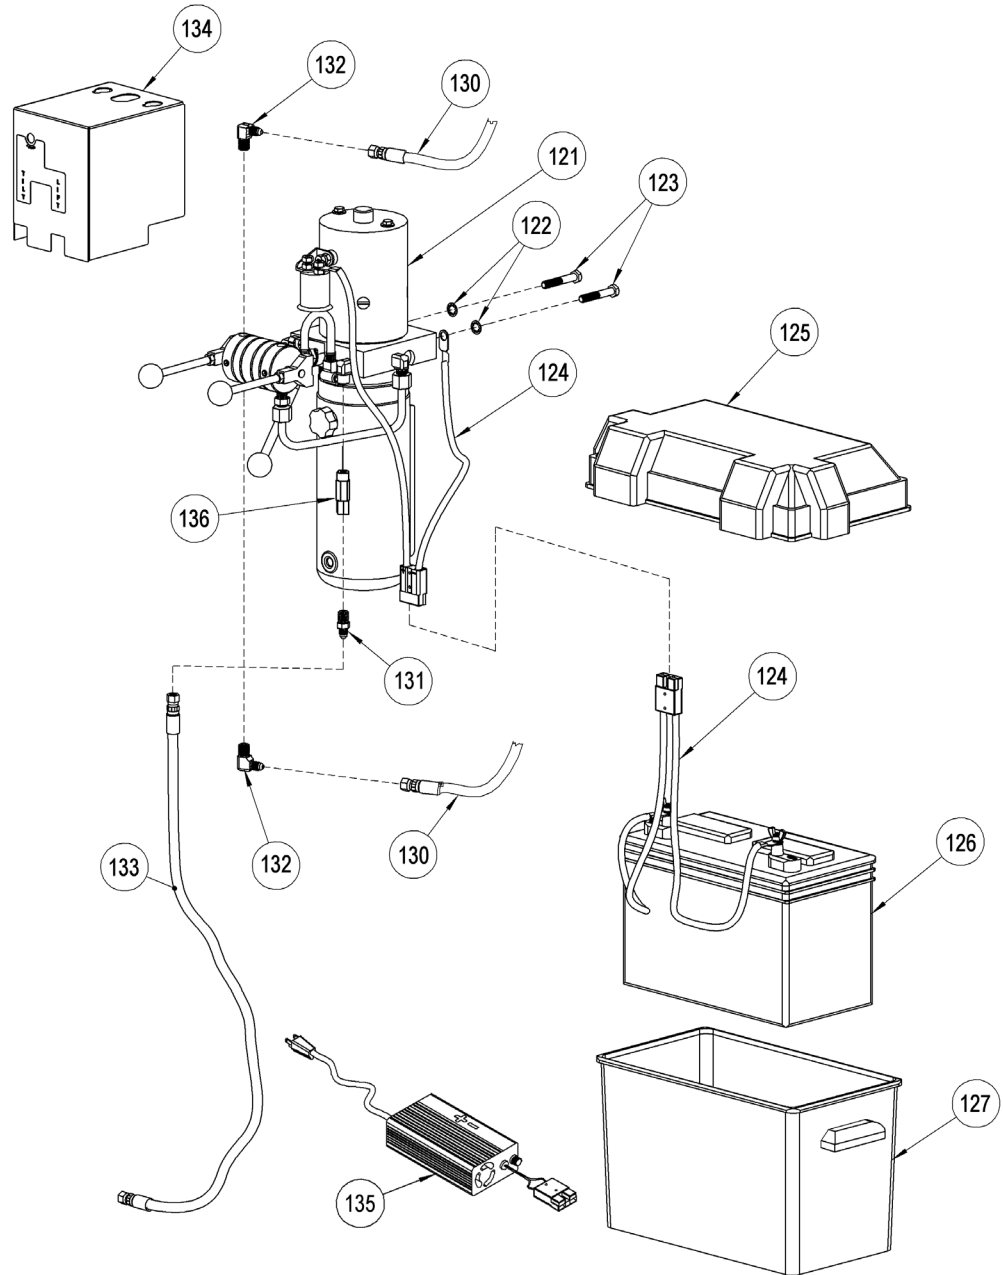

Parts Diagram for DC Power Lift and Tilt Components
Used on Morse Single-Stage 60" Lift Vertical-Lift Drum Pourers
with serial # 213501 to 255857

ITEM	QTY.	PART #	DESCRIPTION
121	1	M3500-P	HYD POWER PACK, -115
122	2	1474-P	WASHER, 3/8 SPLIT LOCK
123	2	82-P	HHCS, 3/8-16 X 2-1/4 GR2
124*	2	404-P	HARNES, PUMP CABLE, 20/20
125	1	1728-P	TOP, BATTERY BOX, 400, 285A-BP
126*	1	388-P	BATTERY, 12V DC
127	1	1729-P	BOTTOM, BATTERY BOX, 400

ITEM	QTY.	PART #	DESCRIPTION
130	2	3571-P	HYD HOSE ASM, 1X PT, 132"
131	1	345-P	HYD FIT, MALE FLARE, 456, 82
132	2	765-P	HYD FIT, MALE ELBOW, FLARE 400
133	1	3573-P	HYD HOSE ASM, VERT, CYL, 45"
134	1	4451-P	COVER ASM, DC POWER PACK
135	1	391-P	CHARGER 12V 50HZ 60HZ 100-240V
136	1	3833-P	VALVE, P.C. FLOW CONT 1.25 GPM

* Recommended spare parts