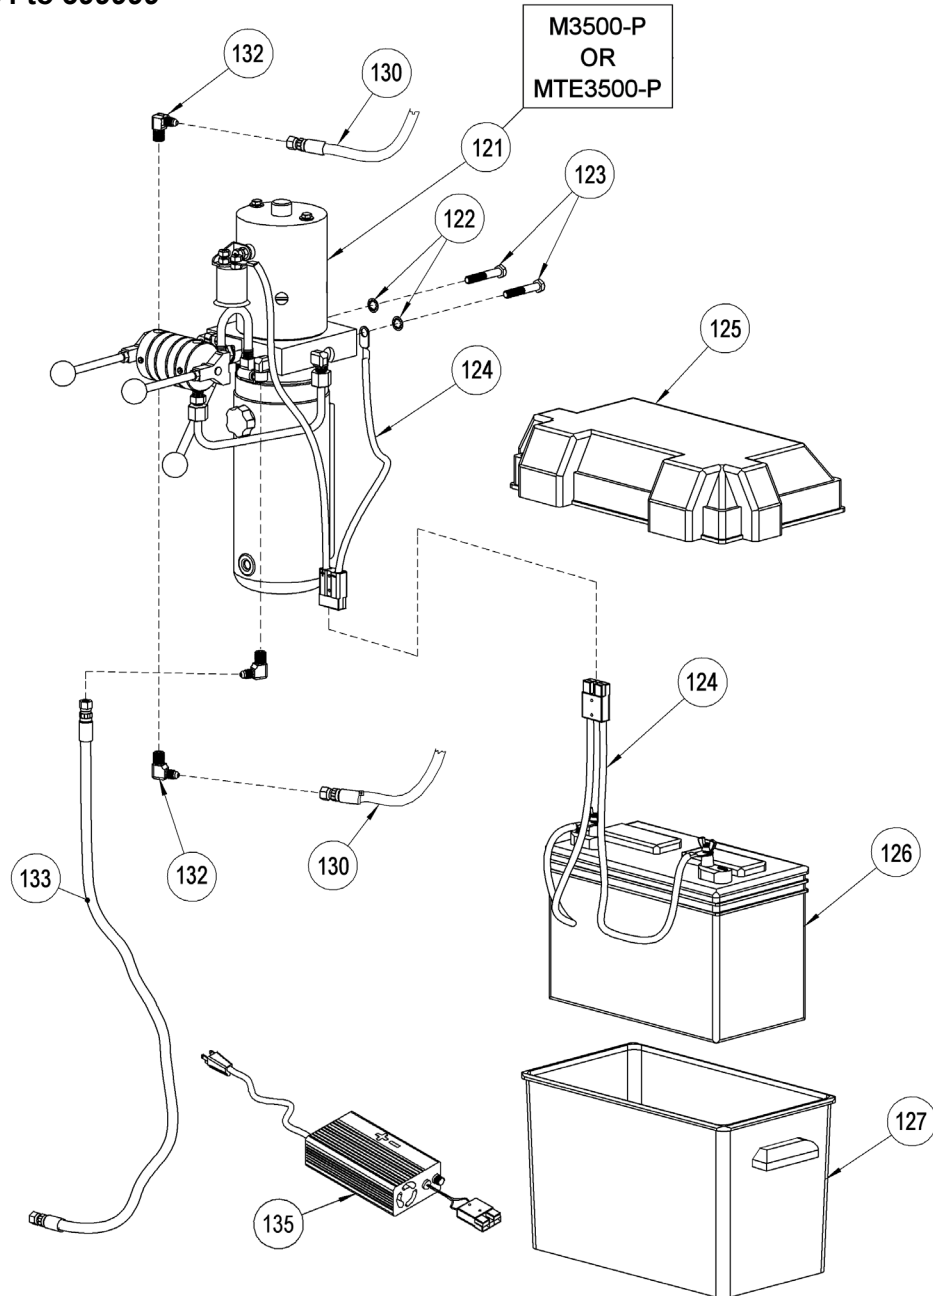

**Parts Diagram for DC Power Lift and Tilt Components**  
Used on Morse Single-Stage 60" Lift Vertical-Lift Drum Pourers  
with serial number 272464 to 399999

ITEM	QTY.	PART #	DESCRIPTION
121	1	M3500-P (SHOWN)	HYD POWER PACK, -115
121	1	MTE3500-P	HYD POWER PACK, -115 MTE
122	2	1474-P	WASHER, 3/8 SPLIT LOCK
123	2	82-P	HHCS, 3/8-16 X 2-1/4 GR2
124*	2	405-P	HARNESS, CABLE, 25/25, 500 600
125	1	1728-P	TOP, BATTERY BOX, 400, 285A-BP

ITEM	QTY.	PART #	DESCRIPTION
126	1	388-P	BATTERY, 12V DC
127	1	1729-P	BOTTOM, BATTERY BOX, 400
130	2	5905-P	HYD HOSE ASM, 102", 1X PT ITA
132	3	765-P	HYD FIT, MALE ELBOW, FLARE 400
133	1	3573-P	HYD HOSE ASM, VERT, CYL, 45"
135	1	391-P	CHARGER 12V 50HZ 60HZ 100-240V

\* Recommended spare parts