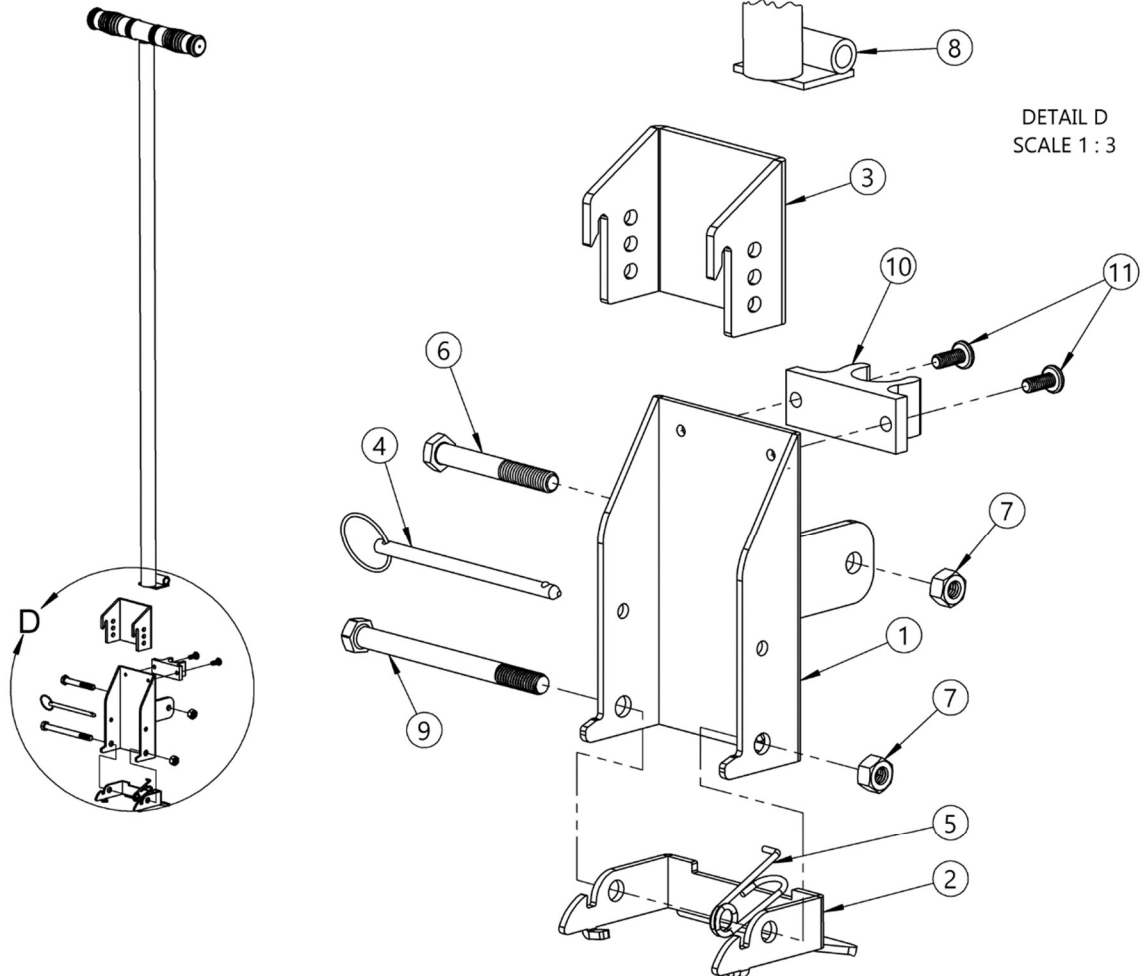

# Model 24-SS

Stainless Steel Dolly Handle

SN 0612 to 0124 (MMYY) or 400000 to Current

ITEM NO.	PART NUMBER	DESCRIPTION	QTY.
1	4714SS-P	HOUSING WELD, 24-SS	1
2	4716SS-P	TOE RELEASE, 24-SS	1
3	4713SS-P	JAW, TOP, 24-SS	1
4	4666SS-P	PIN, QUICK, 1/4 X 4.0" SS	1
5	169SS-P	SPRING, PAWL, SS	1
6	1315SS-P	HHCS, 3/8-16 X 2-3/4 GR2 SS	1
7	3981SS-P	NUT, 3/8-16 NYLON LOCK, SS	2
8	5047SS-P	HANDLE ASM, 24-SS	1
9	4890SS-P	HHCS, 3/8-16 X 4-1/2 SS	1
10	5200-P	CLIP, PIPE HANDLE, 24-SS	1
11	1517SS-P	SCREW, 1/4-20 X 5/8 PAN HD, SS	2