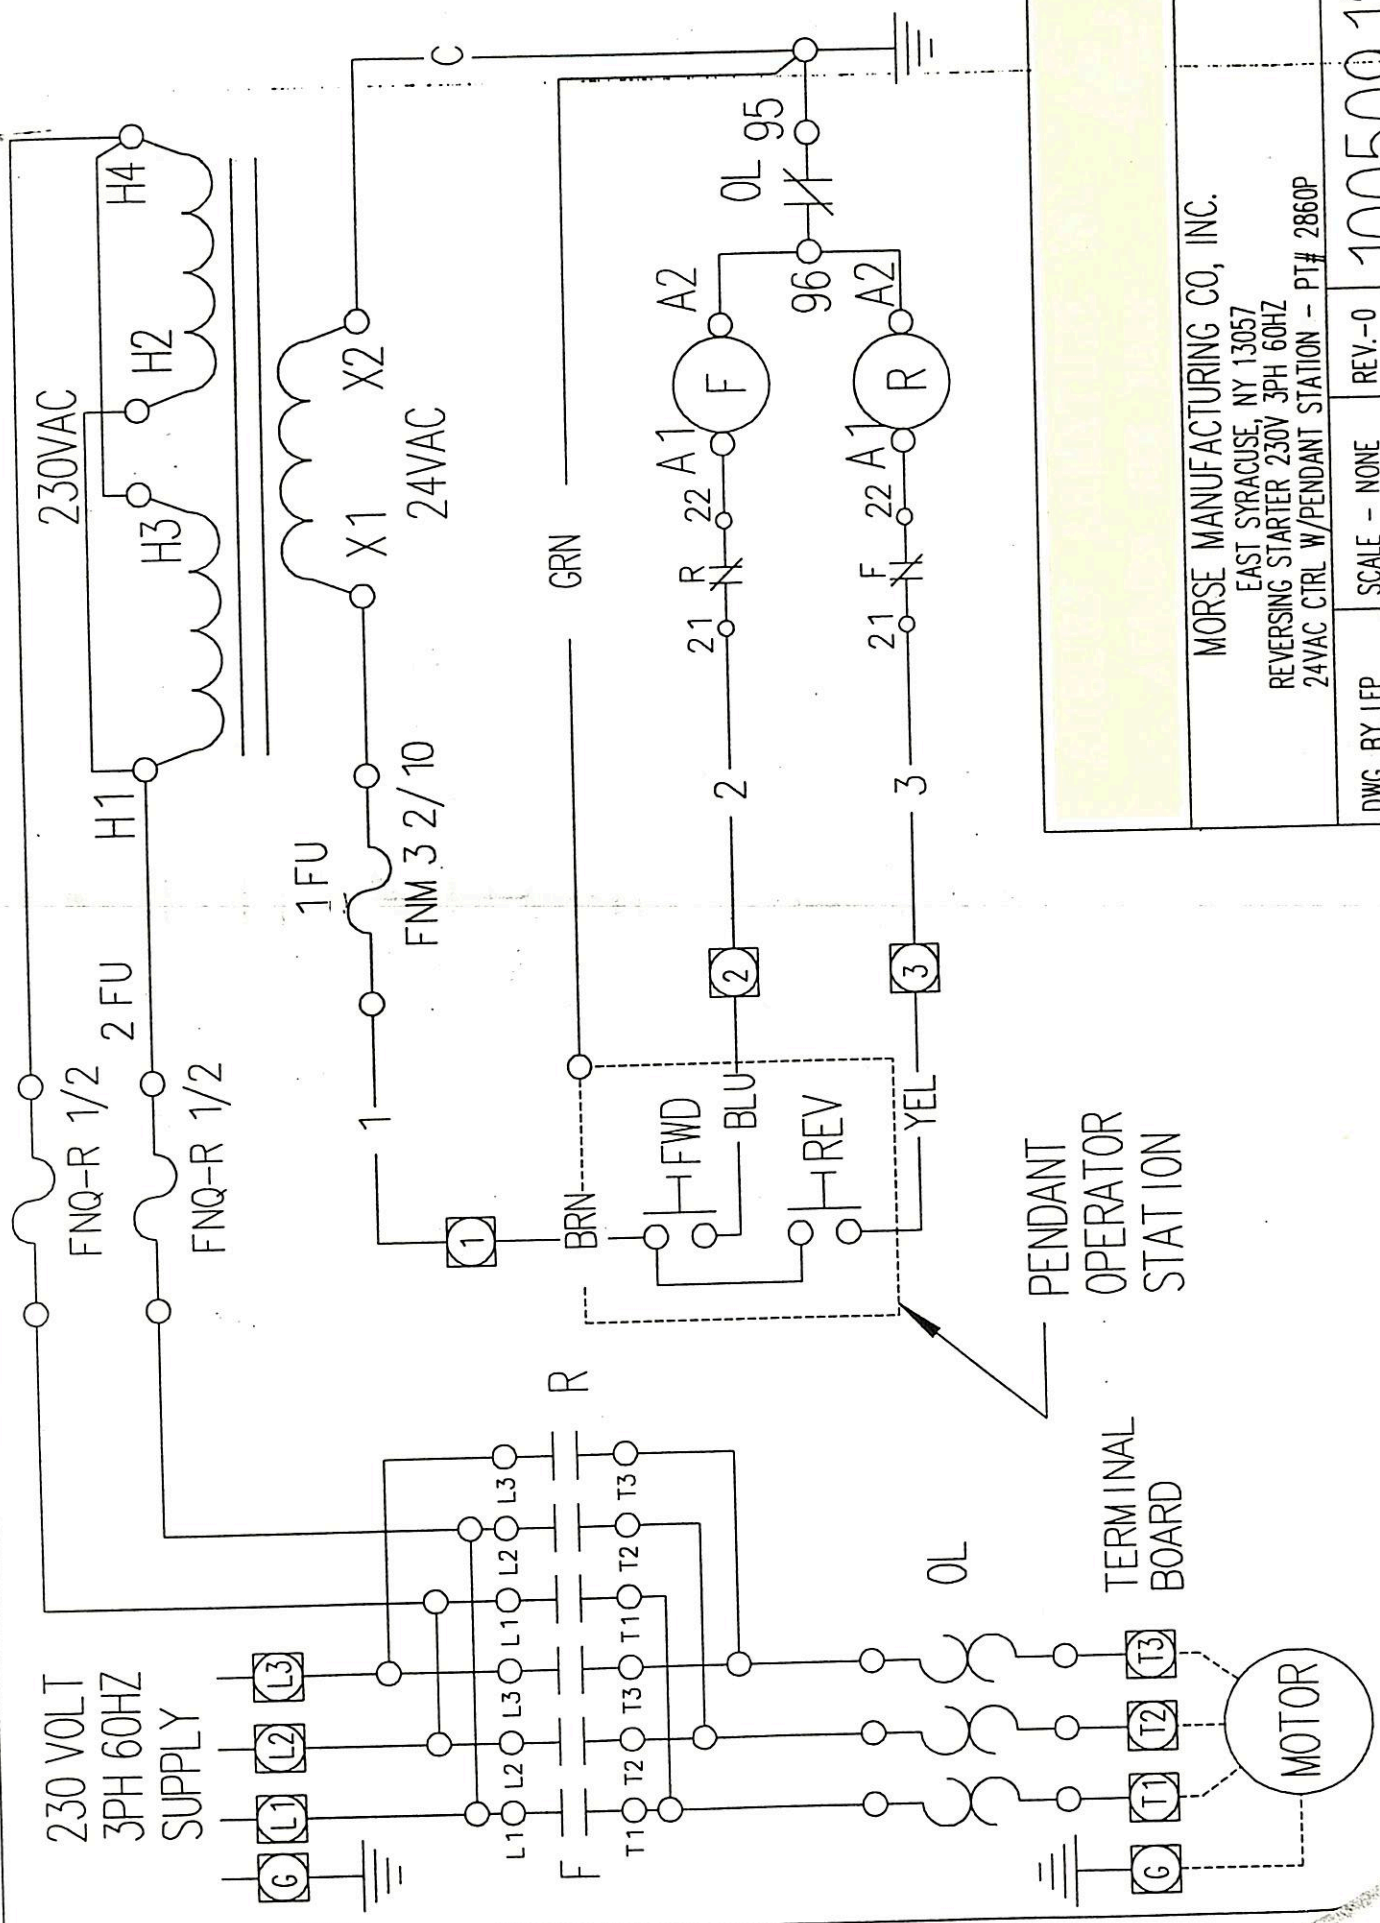

P/N 2860-P

Control Box, 195A-3-230

PENDANT OPERATOR STATION

TERMINAL BOARD

MOTOR

MORSE MANUFACTURING CO, INC.
 EAST SYRACUSE, NY 13057
 REVERSING STARTER 230V 3PH 60HZ
 24VAC CTRL W/PENDANT STATION - PT# 2860P

DWG. BY LFP	SCALE - NONE	REV.-0
	DATE 6/29/98	

10050912