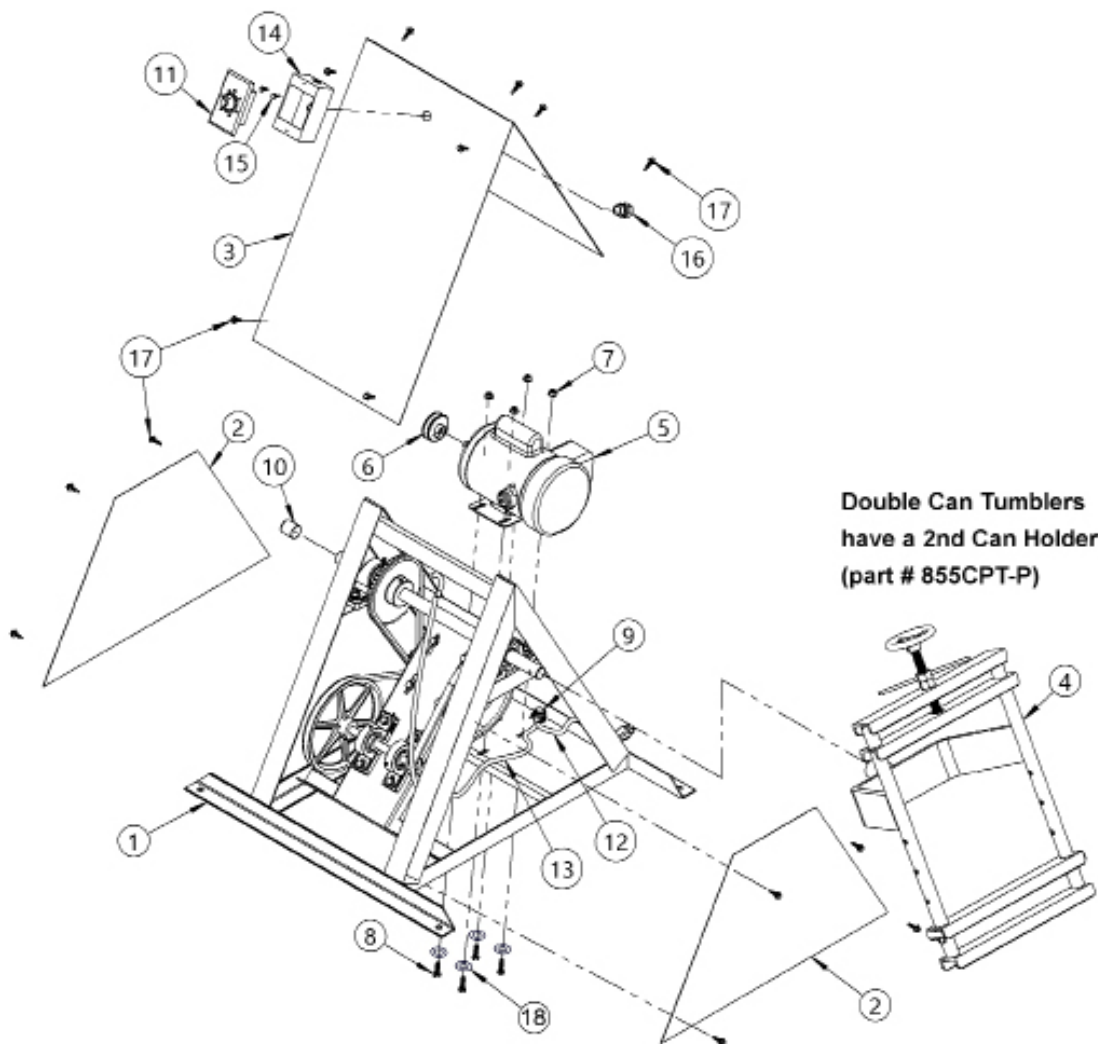

**Parts Diagram for Morse Model 1-305-1 and 2-305-1 Can Tumblers with Timer
Serial Number 289777 to 322026**

ITEM NO.	PART NUMBER	DESCRIPTION	QTY.
1	BASE ASSEMBLY	-- NOT SOLD SEPARATELY --	1
2	1892-P	COVER, SIDE 305 SERIES	2
3	835-P	COVER, TOP 305 SERIES	1
4	855CPT-P	CAN HOLDER, CPT, 305 TYPE	1
5	960-1-P	MOTOR, 1/4HP, 1PH, 48, RB	1
6	950-P	SHEAVE, 2-1/4 X 1/2 BORE, 305	1
7	1634-P	NUT, 5/16-18 WHIZ LOCK	4
8	215-P	HHCS, 5/16-18 X 5/8 GR2	4
9	2465-P	CONNECTOR, WIRE, 2-SCREW, 1/2	1
10	4235-P	CAP, PLASTIC, DRIVE SHAFT	1
11	840-P	TIMER, 0-60 MIN., 305 SERIES	1
12	4736-P	POWER CORD, 8', 14/3 SJO	1
13	2706-P	CORD, TIMER, 305-1	1
14	6072-P	WEATHERPROOF BOX, TIMER, 305	1
15	193-P	SCREW, TEK, 12-14 X 3/4 3 PT	2
16	5838-P	CORD GRIP, M20, .24-.47 CORD	1
17	6009-P	SCREW, 12-24 X 7/8 4 PT 201	16
18	1570-P	WASHER, 5/16 USS 7/8 OD	4