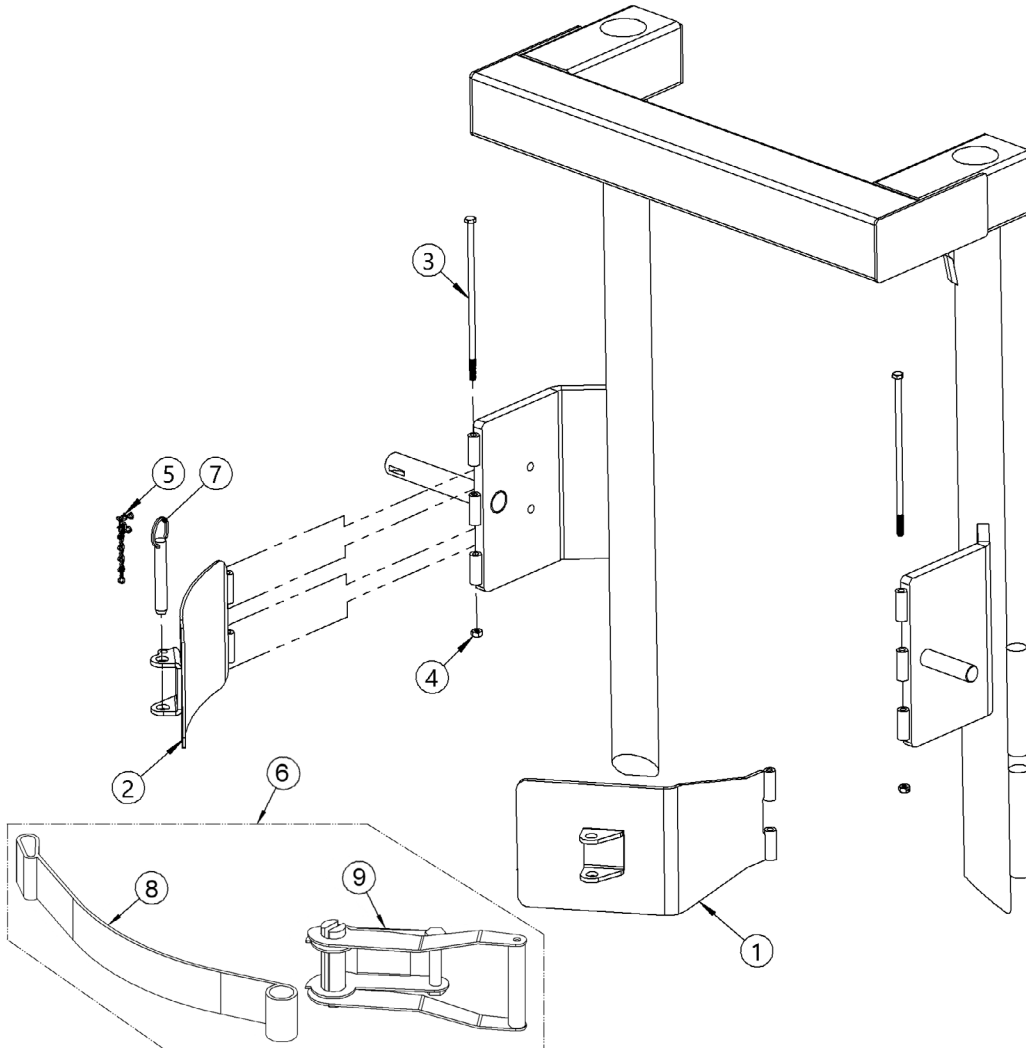

Parts Diagram for Drum Holder (Saddle) Assembly
used on Morse 405 Series Omni-Lift Karriers
Serial Number 0617 to 0219 (MMYY)

ITEM NO.	PART NUMBER	DESCRIPTION	QTY.
1	5953-P	RATCHET PLATE WELD, 85I	1
2	6012-P	HINGED LINK, STRAP, 102Z-P	1
3	1296-P	HHCS, 1/4-20 X 7-1/2 GR5	2
4	1297-P	NUT, 1/4-20 REV HEX LOCK	2
5	2680-P	CHAIN, KEEPER, LINCH PIN, 6"	1
6	4449-P	STRAP RATCHET ASM, 2" X 3'	1
7 *	5804-P	PIN, QUICK RELEASE, 1/2 X 2.5	1
8 *	5497-P	WEB STRAP, POLYESTER, 4449-P	1
9	5498-P	RATCHET ONLY, WEB STRAP 4449-P	1

* Recommended spare parts