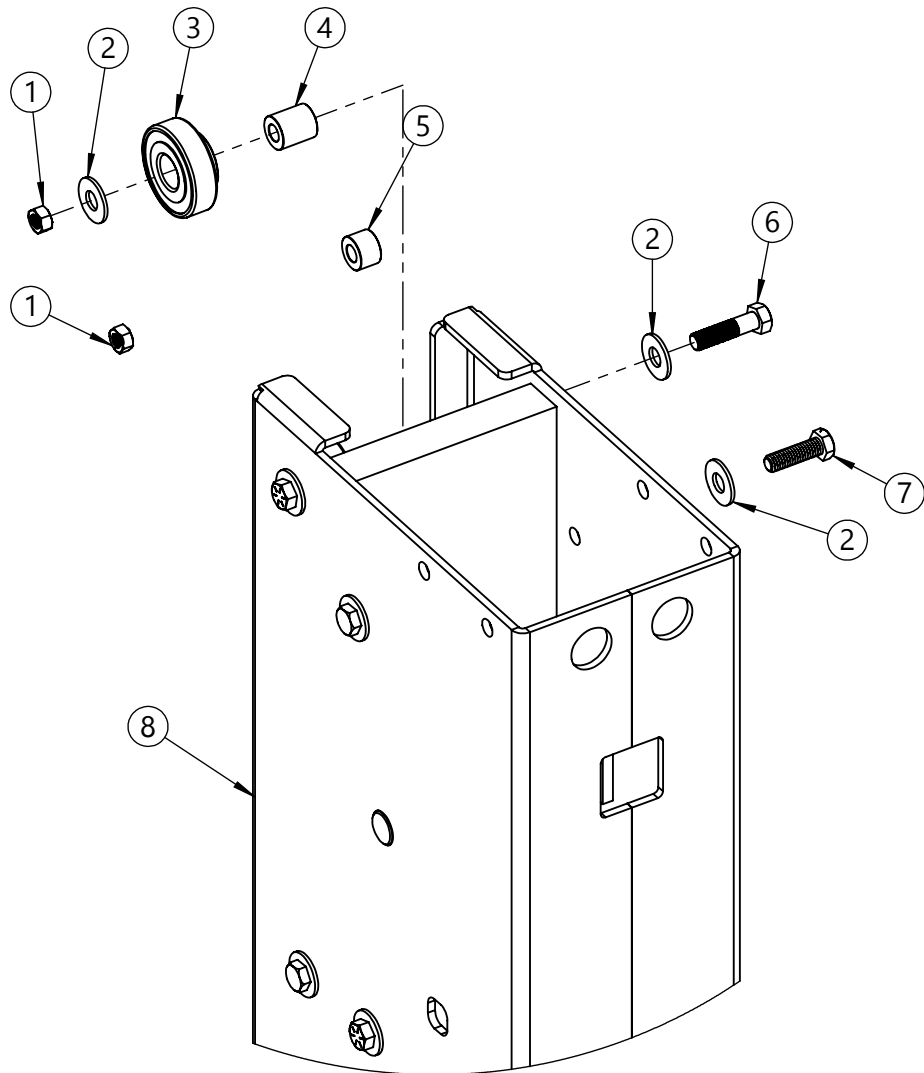

82FXR-P

FRAME, W/ WHEELS, 82H-XR

Serial No. Range: 339245 - Current

ITEM NO.	PART NUMBER	DESCRIPTION	QTY.
1	5799XR-P	FRAME WELD, 82H-XR	1
2	5347-P	SNAP RING, EXT, HD, .05, 5/8"	1
3	17-P	WASHER, 5/8 SAE FL 1-5/16 OD	4
4	5570-P	PIN, GROOVE, 5/8 X 2.125	1
5	3611-P	CYLINDER, 1 X 24, SAE 82	1
6	5177-P	RISER WELD, 82 SERIES	1
7	87-P	WHEEL, MORTUF, 8", 3/4" BRG	2
8	15-P	COLLAR, 3/4" ID	2
9	4003-P	BOLT, 3/8-16 X 1-1/4 WHIZ	8
10	4002-P	NUT, 3/8-16 WHIZ LOCK	8
11	2386-P	FLOOR LOCK, STEP DOWN 5-3/4"	1
12	3981-P	NUT, 3/8-16 NYLON LOCK	4
13	1572-P	HHCS, 3/8-16 X 1 GR2 ZINC	4
21	3049-P	Title	2

BEARING DETAIL

ITEM NO.	PART NUMBER	DESCRIPTION	QTY.
1	6443-P	NUT, 3/8-24 REV HEX LOCK	8
2	1166-P	WASHER, 3/8 USS 1" OD, ZINC	12
3	5208-P	BEARING, 3/4 ID, SEALED	4
4	6438-P	SHAFT, BEARING, 82, BOLT ON	3
5	6884-P	STOP, RISER, 825 SERIES	4
6	6442-P	HHCS, 3/8-24 X 1-1/2" GR8	4
7	535-P	HHCS, 3/8-16 X 1-1/4 GR 5 ZINC	4
8	5799XR-P	FRAME WELD, 82H-XR	1