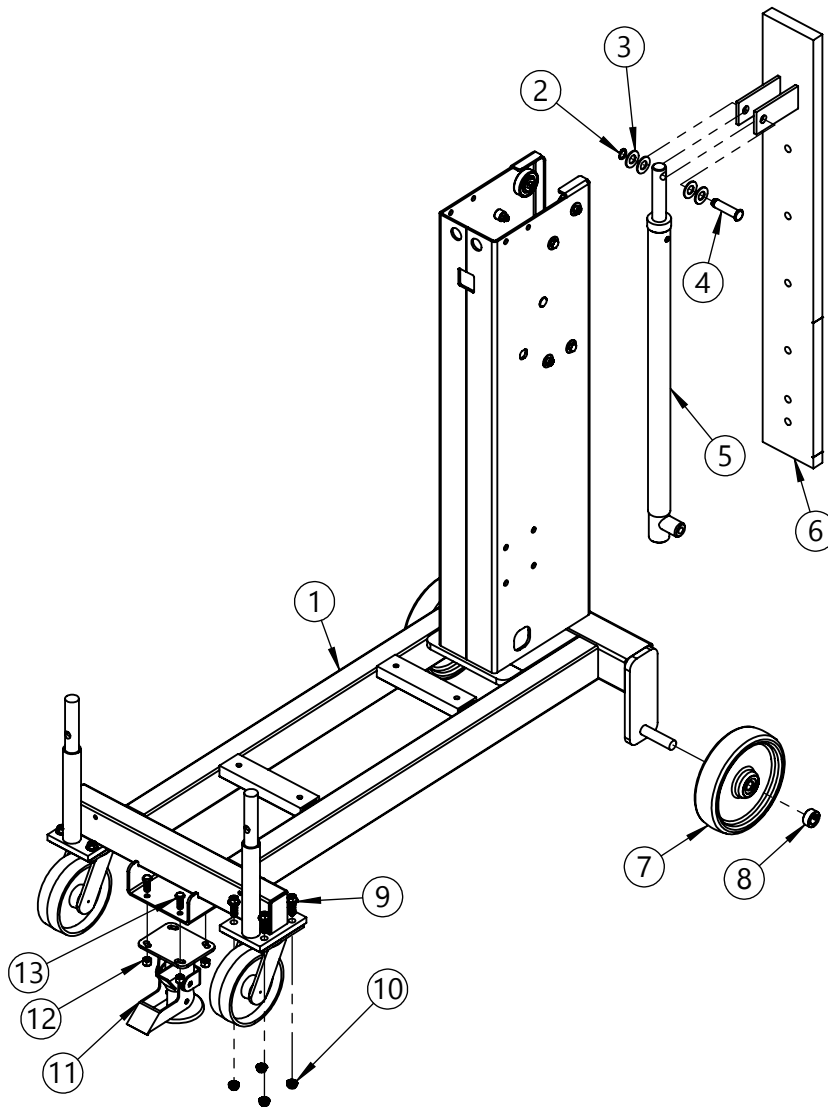

82FXR-P

FRAME, W/ WHEELS, 82H-XR

Serial No. Range: 339245 - Current

ITEM NO.	PART NUMBER	DESCRIPTION	QTY.
1	5799XR-P	FRAME WELD, 82H-XR	1
2	5347-P	SNAP RING, EXT, HD, .05, 5/8"	1
3	17-P	WASHER, 5/8 SAE FL 1-5/16 OD	4
4	5570-P	PIN, GROOVE, 5/8 X 2.125	1
5	3611-P	CYLINDER, 1 X 24, SAE 82	1
6	5177-P	RISER WELD, 82 SERIES	1
7	87-P	WHEEL, MORTUF, 8", 3/4" BRG	2
8	15-P	COLLAR, 3/4" ID	2
9	4003-P	BOLT, 3/8-16 X 1-1/4 WHIZ	8
10	4002-P	NUT, 3/8-16 WHIZ LOCK	8
11	2386-P	FLOOR LOCK, STEP DOWN 5-3/4"	1
12	3981-P	NUT, 3/8-16 NYLON LOCK	4
13	1572-P	HHCS, 3/8-16 X 1 GR2 ZINC	4
21	3049-P	Title	2

BEARING DETAIL

ITEM NO.	PART NUMBER	DESCRIPTION	QTY.
1	6443-P	NUT, 3/8-24 REV HEX LOCK	8
2	1166-P	WASHER, 3/8 USS 1" OD, ZINC	12
3	5208-P	BEARING, 3/4 ID, SEALED	4
4	6438-P	SHAFT, BEARING, 82, BOLT ON	3
5	6884-P	STOP, RISER, 825 SERIES	4
6	6442-P	HHCS, 3/8-24 X 1-1/2" GR8	4
7	535-P	HHCS, 3/8-16 X 1-1/4 GR 5 ZINC	4
8	5799XR-P	FRAME WELD, 82H-XR	1