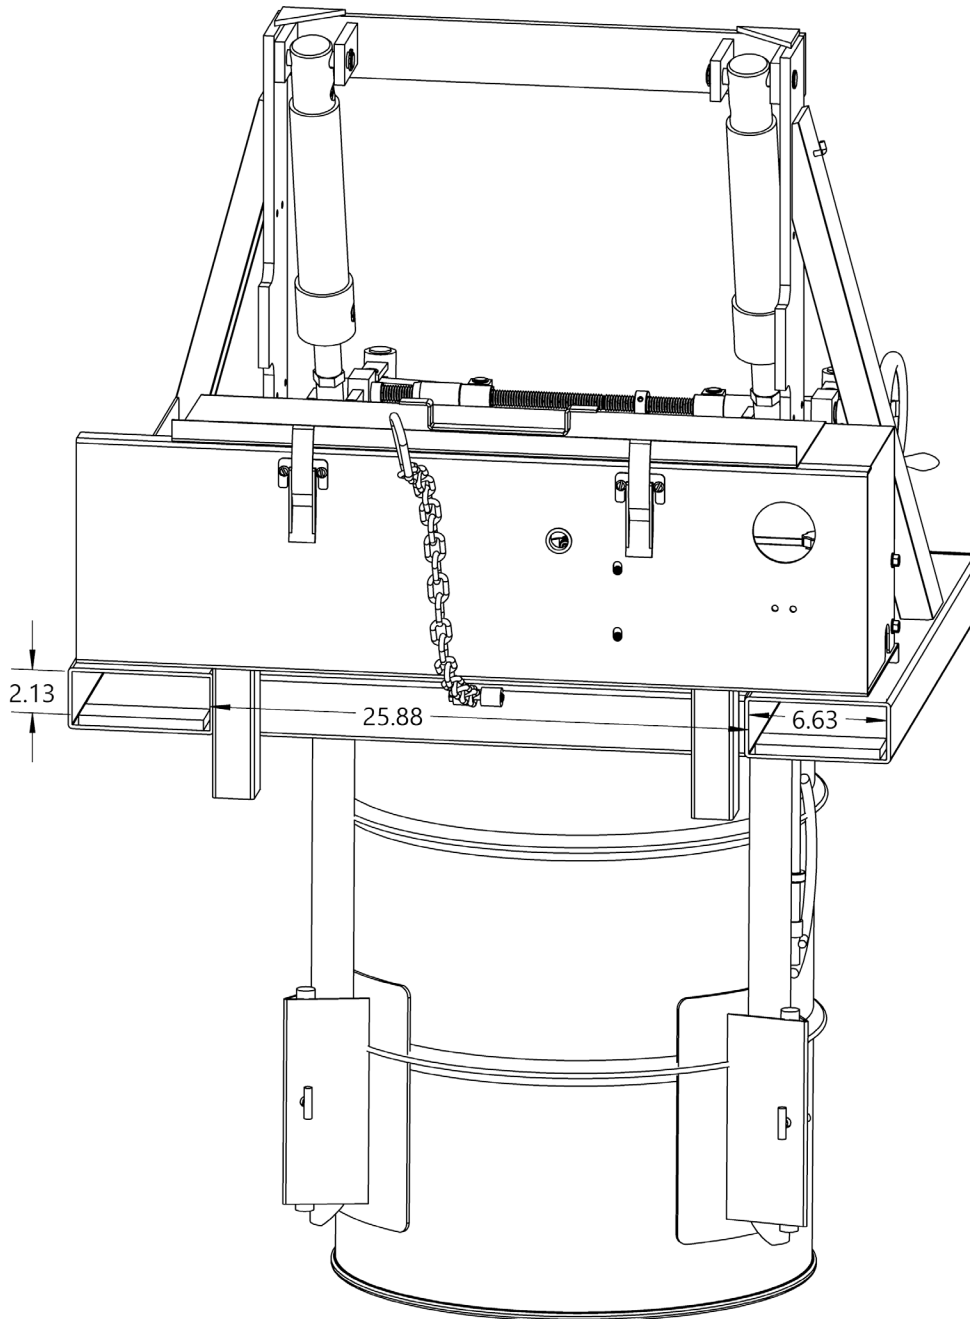

Model 289F Dimensions

Requires 26" (66 cm) between forks

Rack a drum in horizontal position with any of the following Morse Drum Faucets in place on the drum:

- Model 65-20 2" (5.1 cm) Molasses Gate
- Model 65-75 3/4" (1.9 cm) Molasses Gate
- Model 68-20 2" (5.1 cm) Poly Faucet
- Model 68-75 3/4" (1.9 cm) Poly Faucet