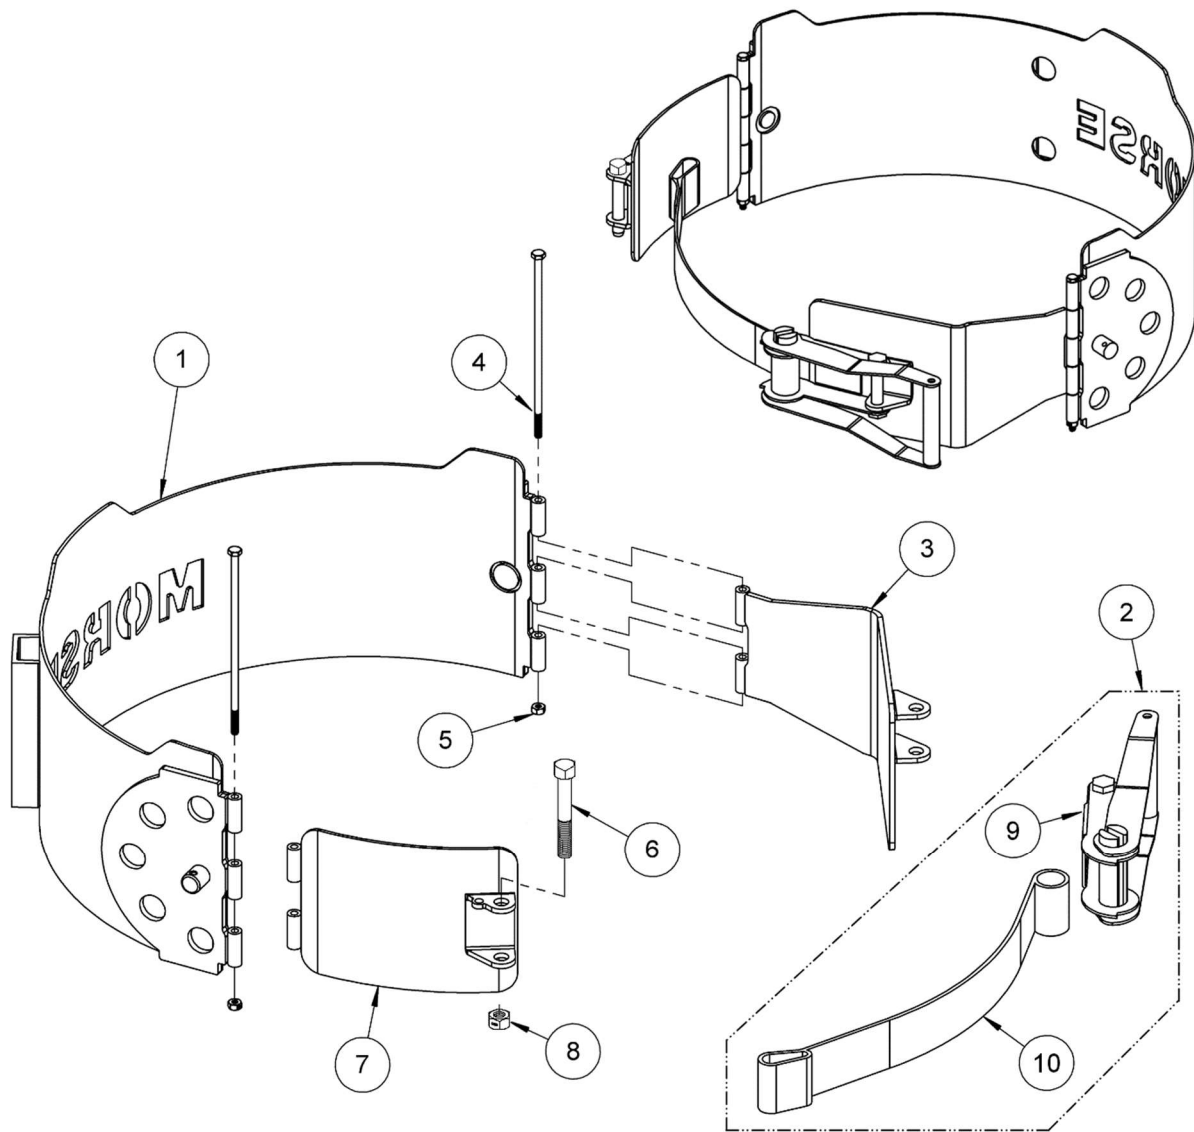

Part 102ZSS-P

Drum Holder (Saddle) Assembly

SN 0218 to Current (MMYY) or 315000 to Current

ITEM	QTY.	PART NUMBER	DESCRIPTION
1	1	131ZSS-P	SADDLE WELD, 11GA, SS, I-SS
2	1	4449SS-P	STRAP ASM W/ RATCHET, SS
3	1	5953SS-P	RATCHET PLATE WELD, SS, 85I-SS
4	2	1296SS-P	HHCS, 1/4-20 X 7-1/2, SS
5	2	1518SS-P	NUT, 1/4-20 NYLON LOCK, SS
6	1	6272SS-P	HHCS, 1/2-13 X 3-1/4" SS
7	1	6012SS-P	HINGED LINK, STRAP, 102ZSS-P
8	1	810SS-P	NUT, 1/2-13 NYLON LOCK, SS
9	1	5498SS-P	RATCHET ONLY, SS, 4449SS-P
10	1	5497-P	WEB STRAP, POLYESTER, 4449-P