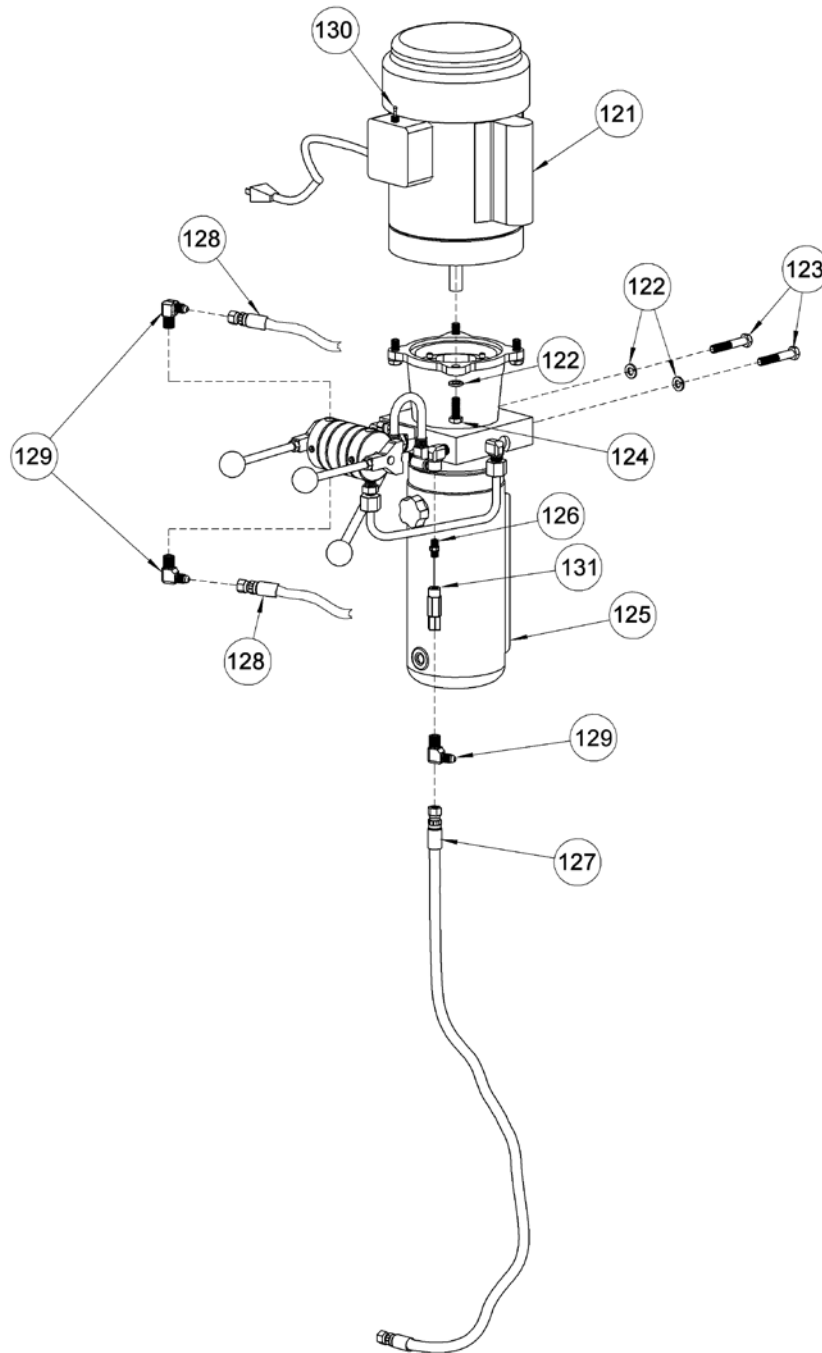

Parts List and Diagram for Morse Option # 110-510 AC Power Lift and Tilt
Used on Morse Single-Stage 60" Lift Vertical-Lift Drum Pourers
with serial # 203700 to 255857

ITEM	QTY.	PART #	DESCRIPTION
121	1	1062-P	MOTOR 1HP 1PH TEFC 56C W/ CORD
122	6	1474-P	WASHER, 3/8 SPLIT LOCK
123	2	82-P	HHCS, 3/8-16 X 2-1/4 GR2
124	4	1572-P	HHCS, 3/8-16 X 1 GR2
125	1	M4507-P	HYD POWER PACK, -110, -114
126	1	1108-P	HYD FIT, PIPE NIPPLE, 1/4

ITEM	QTY.	PART #	DESCRIPTION
127	1	3573-P	HYD HOSE ASM, VERT, CYL, 45"
128	2	3571-P	HYD HOSE ASM, 1X PT, 132"
129	3	765-P	HYD FIT, MALE ELBOW, FLARE 400
130	1	3633-P	SWITCH, TOGGLE, MOMENTARY, 400
131	1	3833-P	VALVE, P.C. FLOW CONT 1.25 GPM