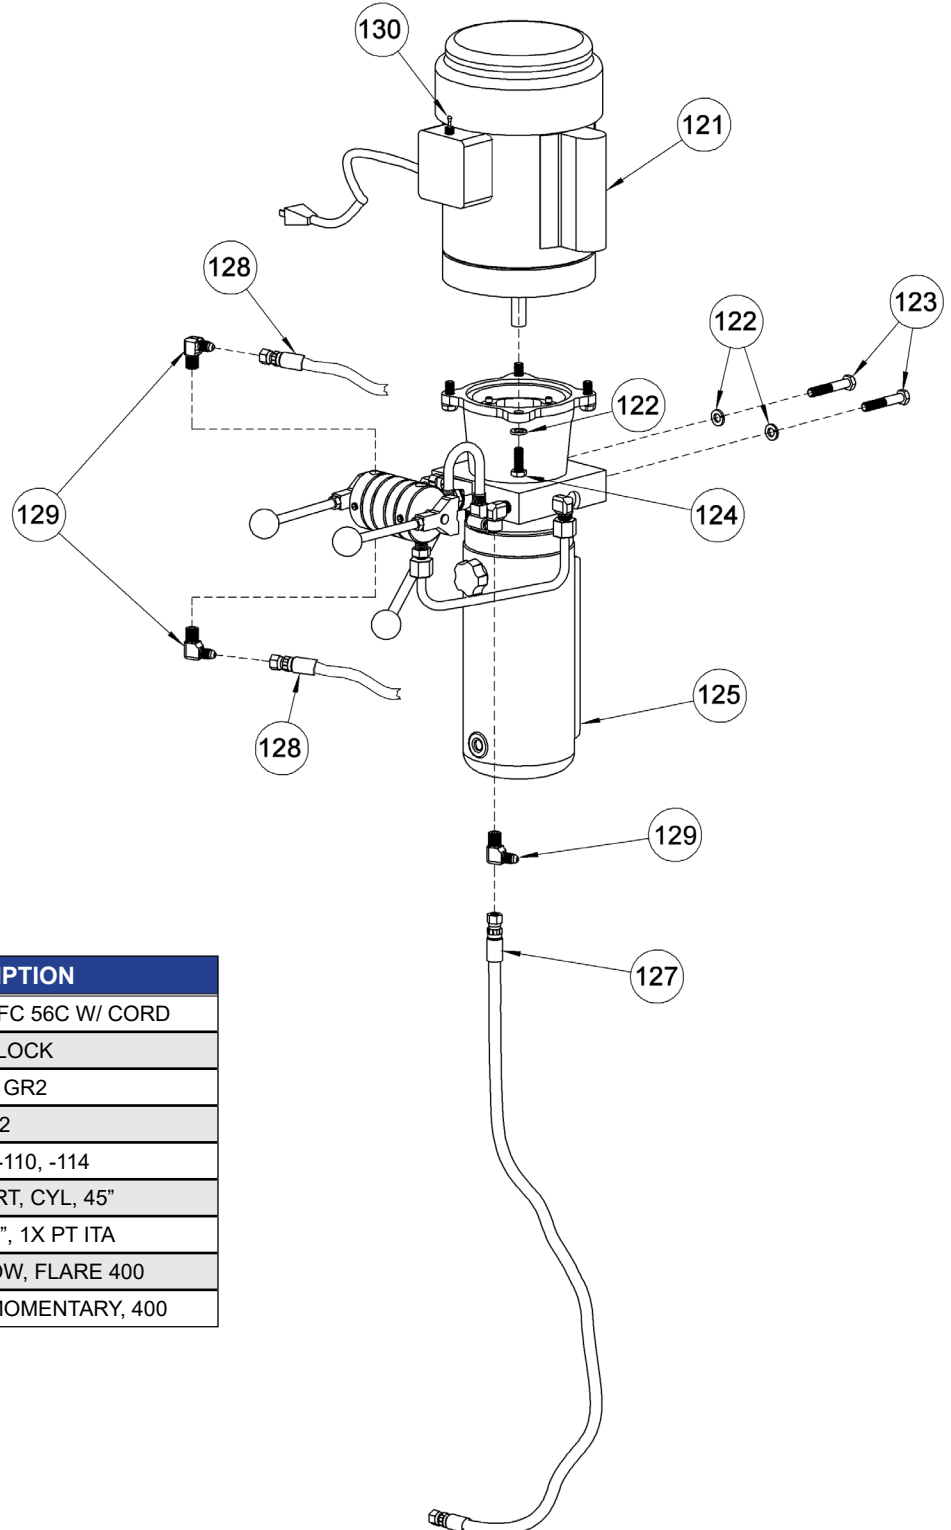

**Parts List and Diagram for Morse Option # 110-510 AC Power Lift and Tilt**  
**Used on Morse Single-Stage 60" Lift Vertical-Lift Drum Pourers**  
**with serial number 272464 to 399999**

ITEM	QTY.	PART #	DESCRIPTION
121	1	1062-P	MOTOR 1HP 1PH TEFC 56C W/ CORD
122	6	1474-P	WASHER, 3/8 SPLIT LOCK
123	2	82-P	HHCS, 3/8-16 X 2-1/4 GR2
124	4	1572-P	HHCS, 3/8-16 X 1 GR2
125	1	M4507-P	HYD POWER PACK, -110, -114
127	1	3573-P	HYD HOSE ASM, VERT, CYL, 45"
128	2	5905-P	HYD HOSE ASM, 102", 1X PT ITA
129	3	765-P	HYD FIT, MALE ELBOW, FLARE 400
130	1	3633-P	SWITCH, TOGGLE, MOMENTARY, 400