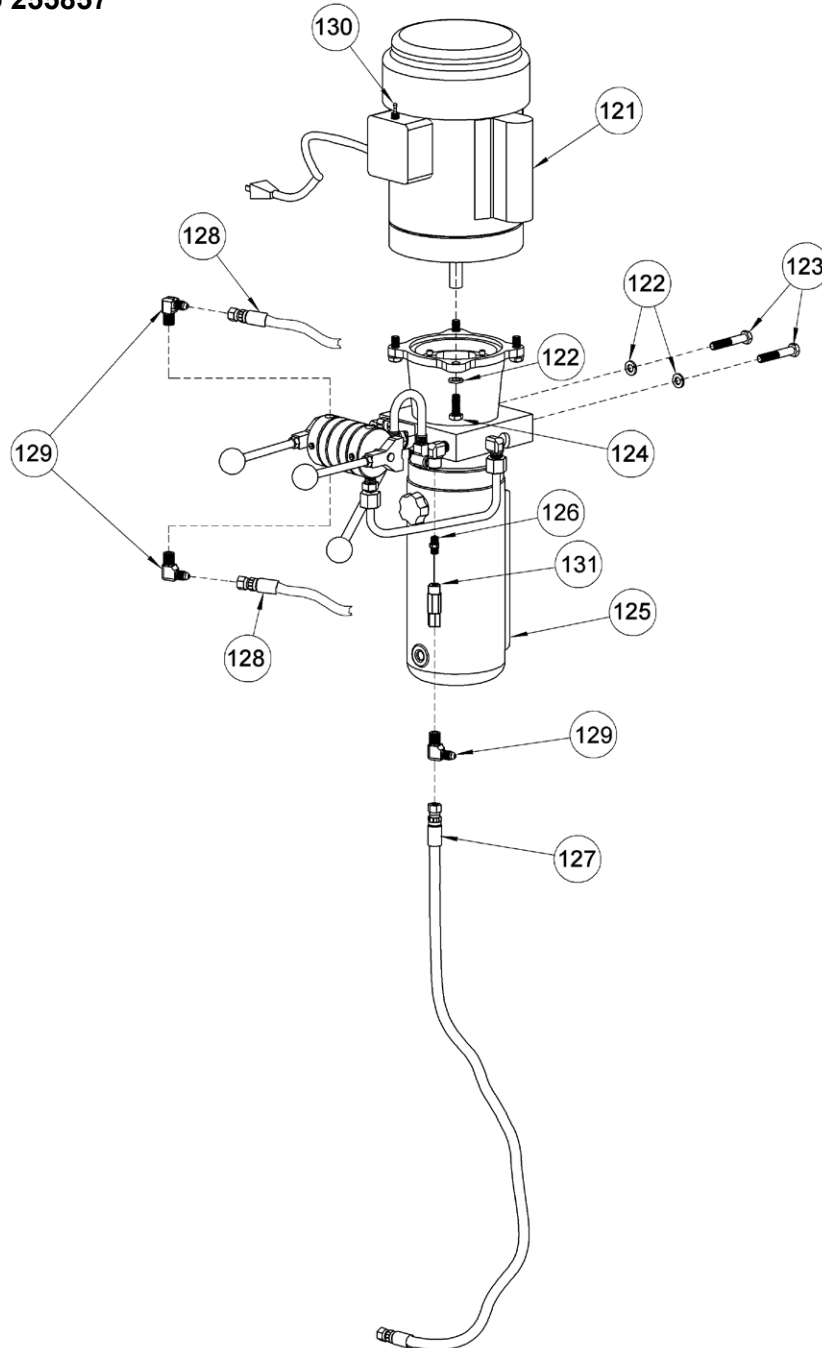

Parts List and Diagram for Morse Option # 110-525 AC Power Lift and Tilt
Used on Morse Two-Stage 106" Lift Vertical-Lift Drum Pourers
with serial # 203700 to 255857

ITEM	QTY.	PART #	DESCRIPTION
121	1	1062-P	MOTOR 1HP 1PH TEFC 56C W/ CORD
122	6	1474-P	WASHER, 3/8 SPLIT LOCK
123	2	82-P	HHCS, 3/8-16 X 2-1/4 GR2
124	4	1572-P	HHCS, 3/8-16 X 1 GR2
125	1	M4507-P	HYD POWER PACK, -110, -114
126	1	1108-P	HYD FIT, PIPE NIPPLE, 1/4

ITEM	QTY.	PART #	DESCRIPTION
127	1	3573-P	HYD HOSE ASM, VERT, CYL, 45"
128	2	3571-P	HYD HOSE ASM, 1X PT, 132"
129	3	765-P	HYD FIT, MALE ELBOW, FLARE 400
130	1	3633-P	SWITCH, TOGGLE, MOMENTARY, 400
131	1	3833-P	VALVE, P.C. FLOW CONT 1.25 GPM