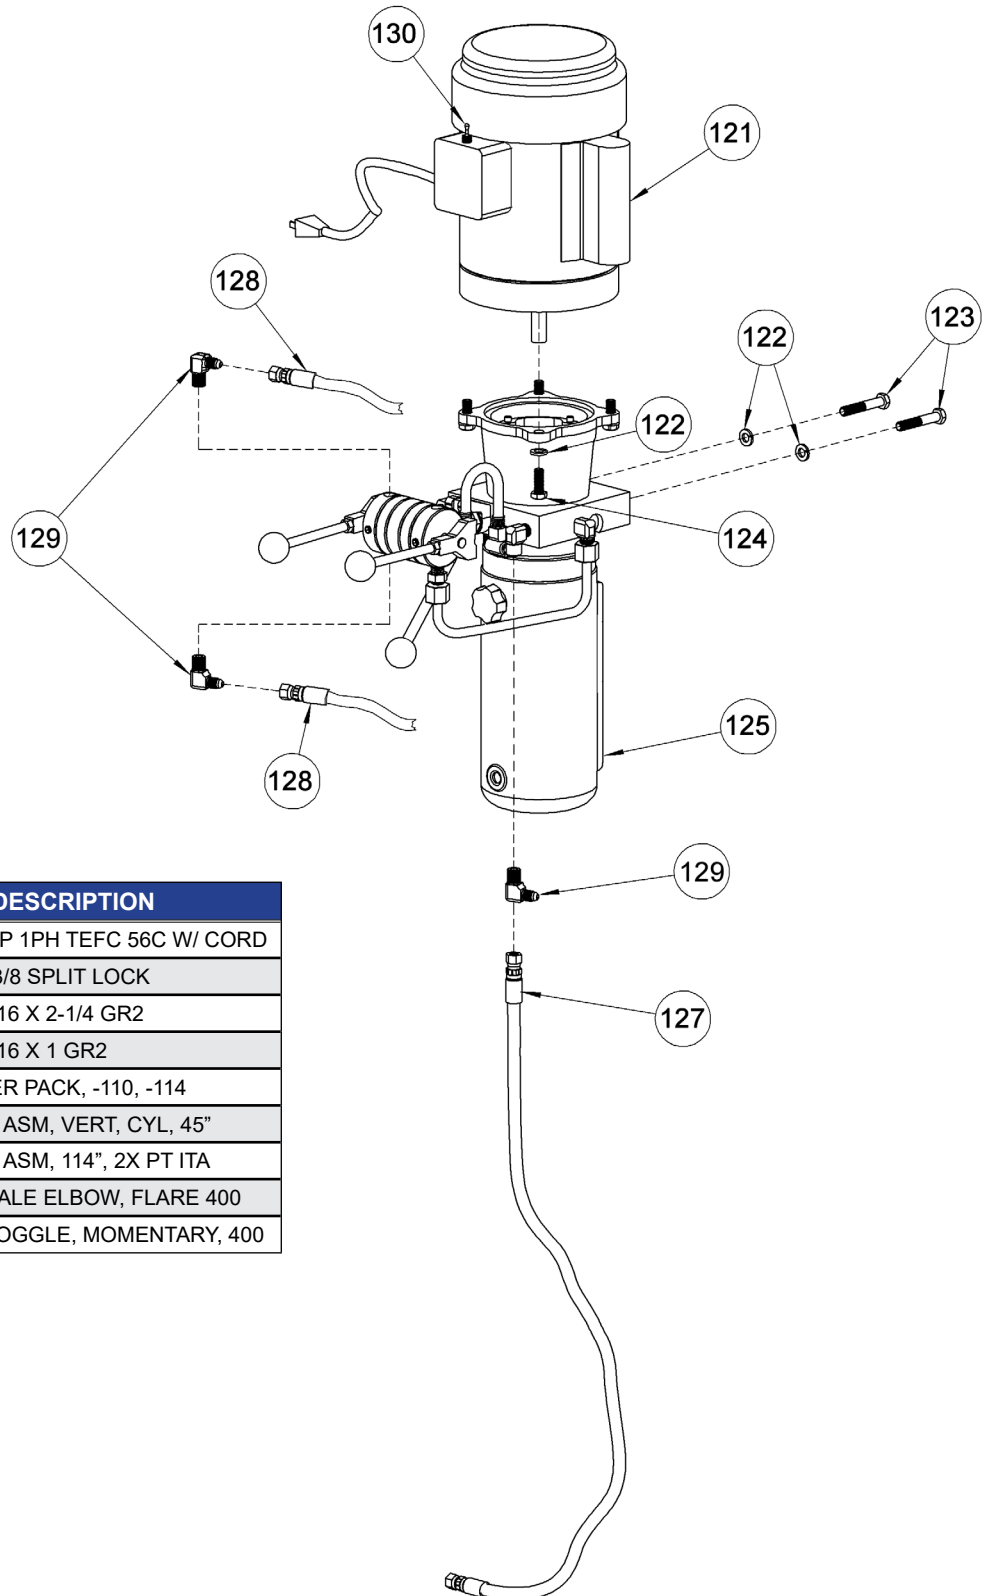

**Parts List and Diagram for Morse Option # 110-525 AC Power Lift and Tilt**  
**Used on Morse Two-Stage 106" Lift Vertical-Lift Drum Pourers**  
**with serial # 272464 to 399999**

ITEM	QTY.	PART #	DESCRIPTION
121	1	1062-P	MOTOR 1HP 1PH TEFC 56C W/ CORD
122	6	1474-P	WASHER, 3/8 SPLIT LOCK
123	2	82-P	HHCS, 3/8-16 X 2-1/4 GR2
124	4	1572-P	HHCS, 3/8-16 X 1 GR2
125	1	M4507-P	HYD POWER PACK, -110, -114
127	1	3573-P	HYD HOSE ASM, VERT, CYL, 45"
128	2	5816-P	HYD HOSE ASM, 114", 2X PT ITA
129	3	765-P	HYD FIT, MALE ELBOW, FLARE 400
130	1	3633-P	SWITCH, TOGGLE, MOMENTARY, 400