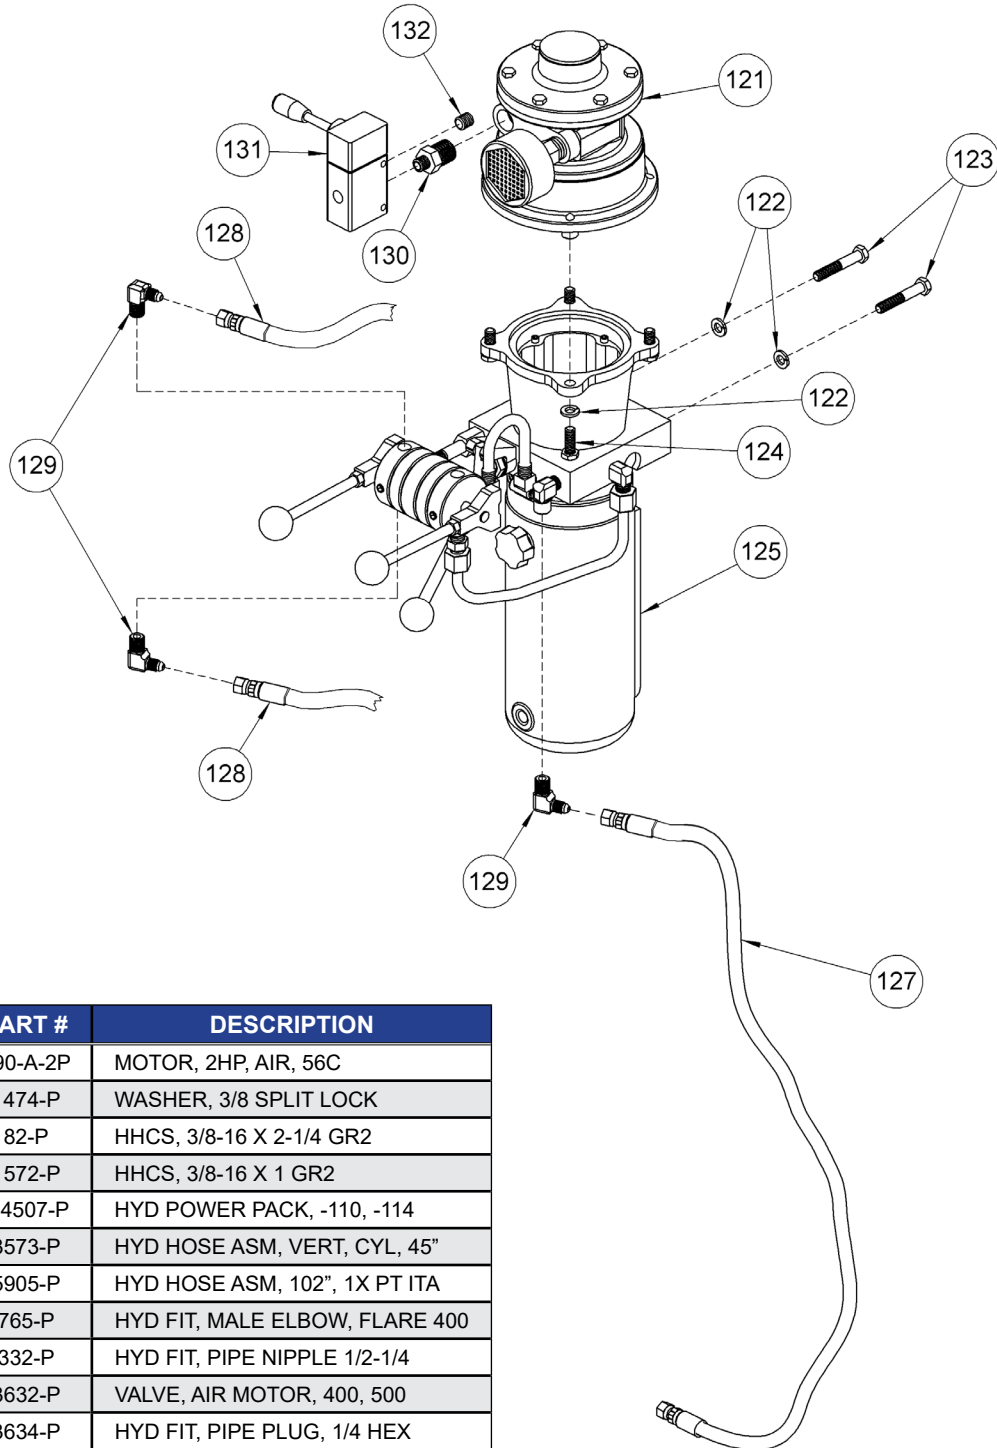

**Parts Diagram for Air Power Lift and Tilt Components
Used on Morse Model 510-114 and 510M-114 Vertical-Lift Drum Pourers
with serial number 272464 to 399999**

ITEM	QTY.	PART #	DESCRIPTION
121	1	290-A-2P	MOTOR, 2HP, AIR, 56C
122	6	1474-P	WASHER, 3/8 SPLIT LOCK
123	2	82-P	HHCS, 3/8-16 X 2-1/4 GR2
124	4	1572-P	HHCS, 3/8-16 X 1 GR2
125	1	M4507-P	HYD POWER PACK, -110, -114
127	1	3573-P	HYD HOSE ASM, VERT, CYL, 45"
128	2	5905-P	HYD HOSE ASM, 102", 1X PT ITA
129	3	765-P	HYD FIT, MALE ELBOW, FLARE 400
130	1	332-P	HYD FIT, PIPE NIPPLE 1/2-1/4
131	1	3632-P	VALVE, AIR MOTOR, 400, 500
132	1	3634-P	HYD FIT, PIPE PLUG, 1/4 HEX